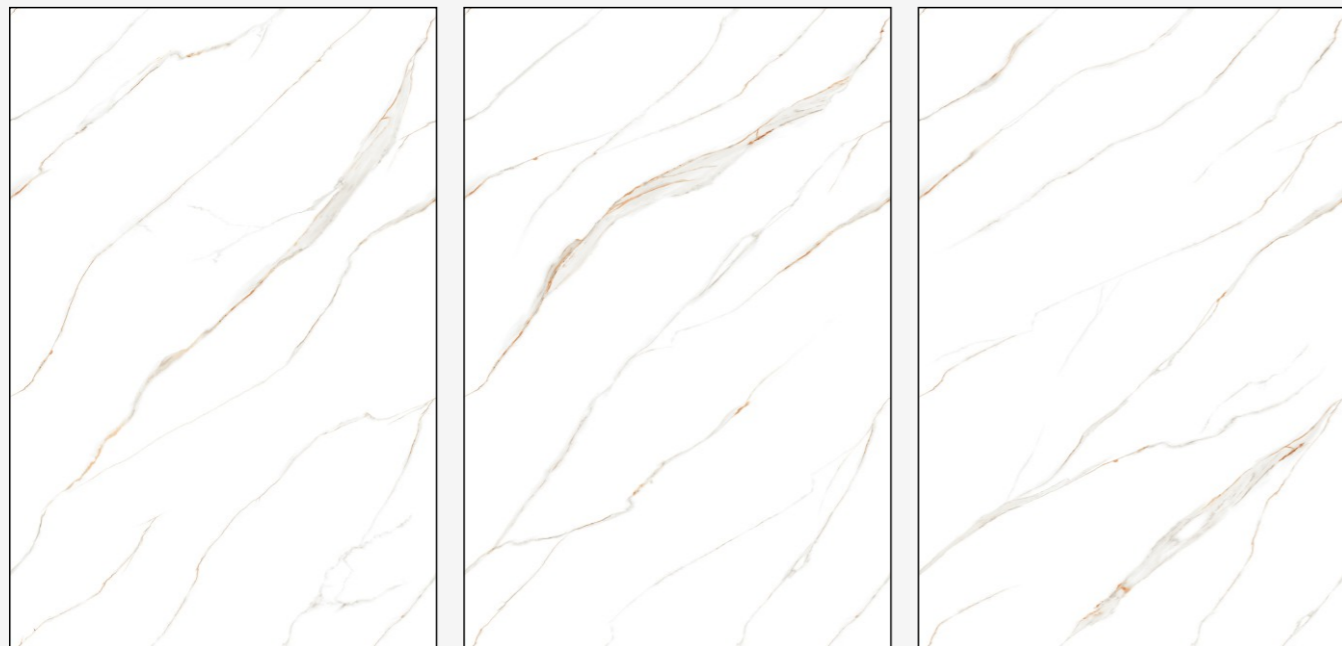

**STATURIO
ROME**

AVAILABLE FINISHES
GLOSSY