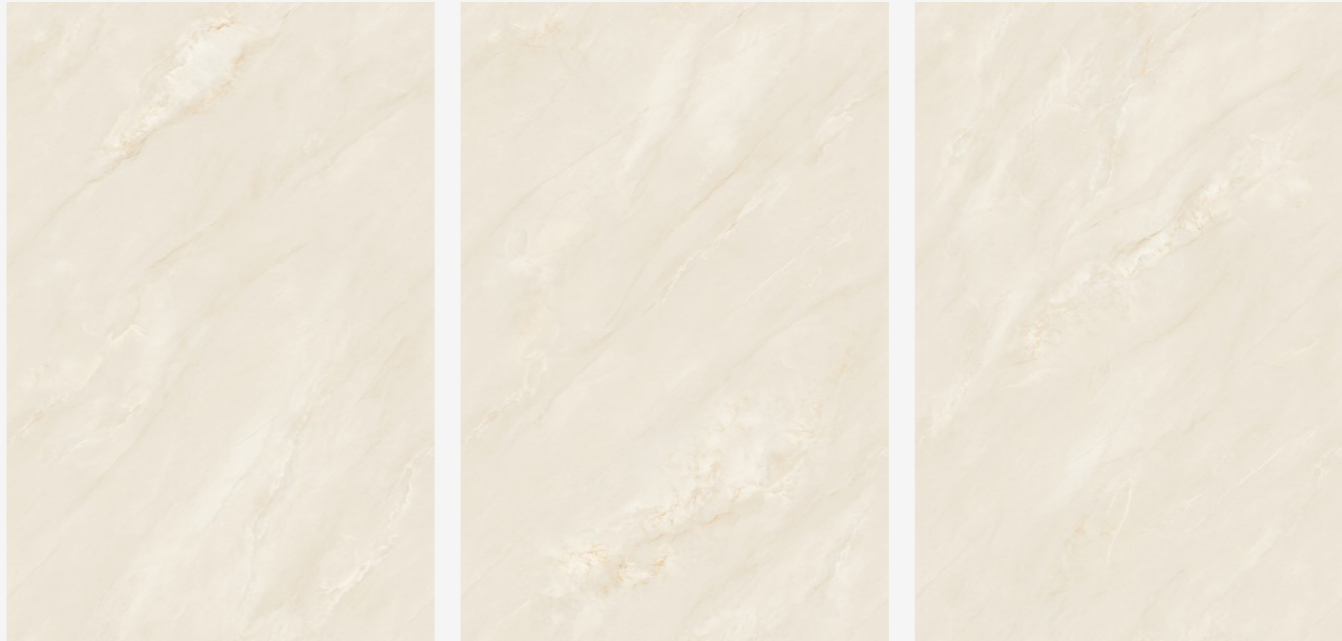

AVAILABLE FINISHES  
GLOSSY

SIZE  
1200X1800MM

DESIGN  
ENDLESS

**INTERNO  
CREMA**

SIZE  
1200X1800MM

DESIGN  
ENDLESS

AVAILABLE FINISHES  
GLOSSY

**INTERNO  
MUD**