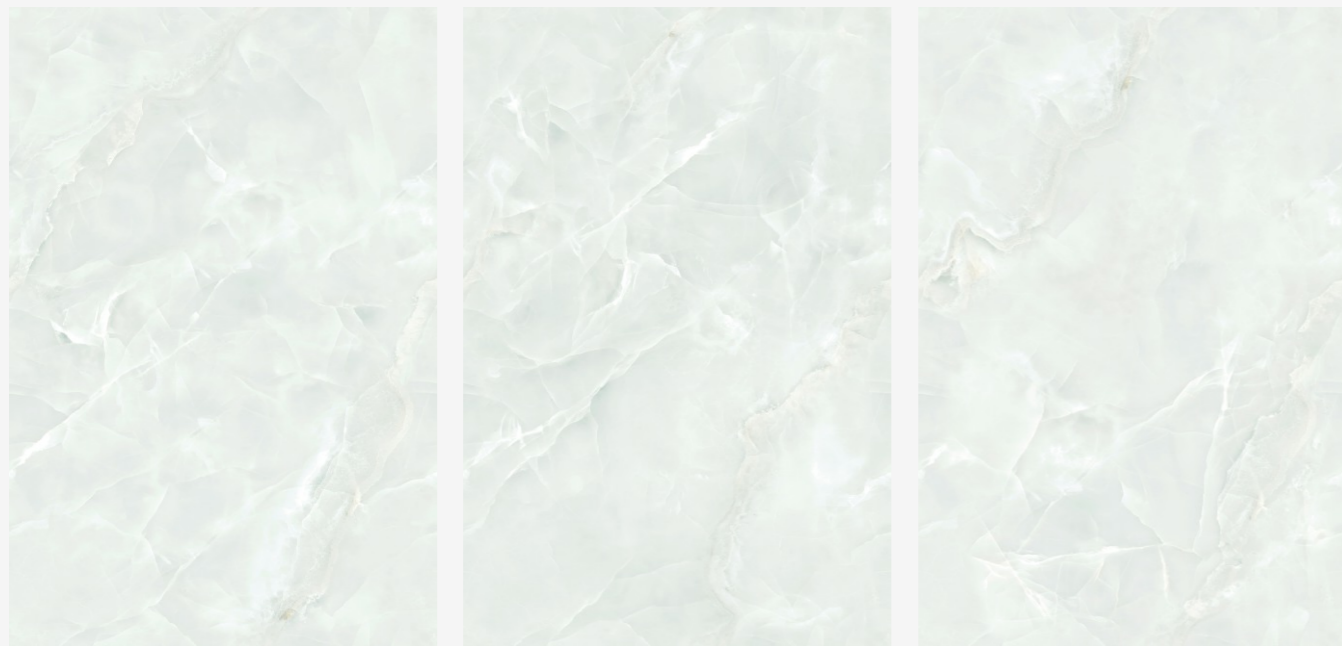

**CLOUDY ONYX
MINT**

AVAILABLE FINISHES
GLOSSY

SIZE
1200X1800MM

DESIGN
ENDLESS