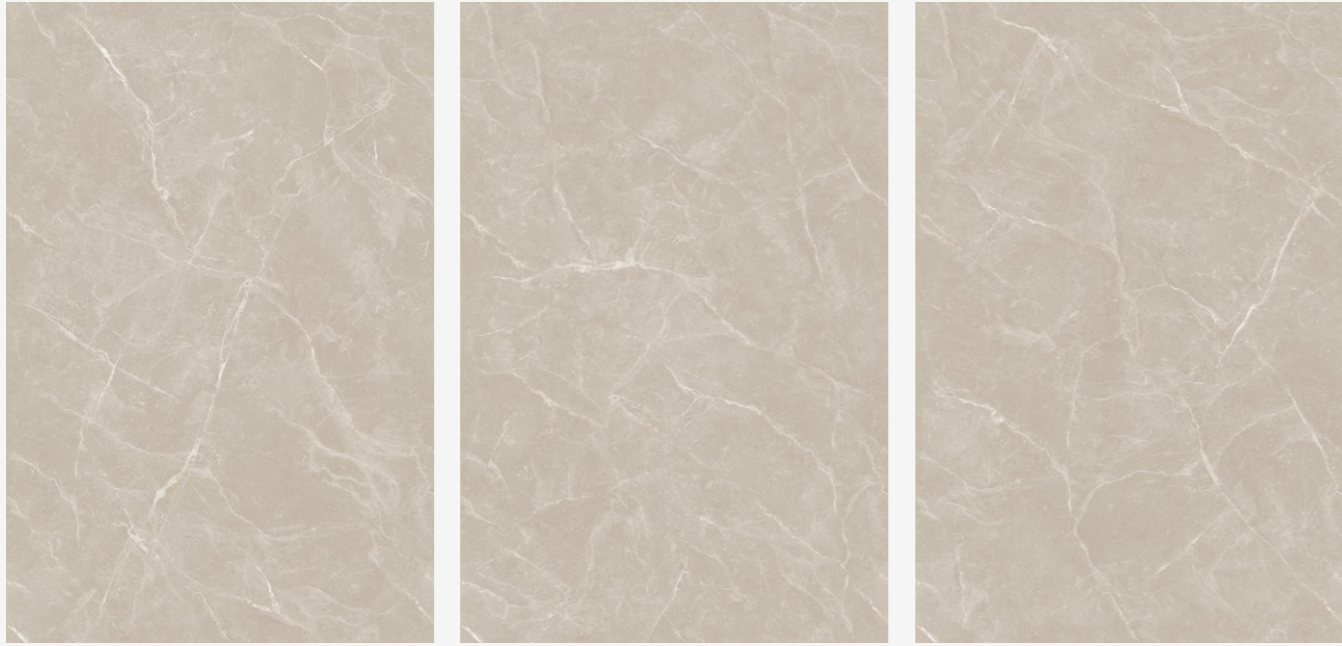

AVAILABLE FINISHES  
GLOSSY

SIZE  
1200X1800MM

DESIGN  
ENDLESS

**INTERNO  
CREMA**

SIZE  
1200X1800MM

DESIGN  
ENDLESS

AVAILABLE FINISHES  
GLOSSY

**INTERNO  
MUD**