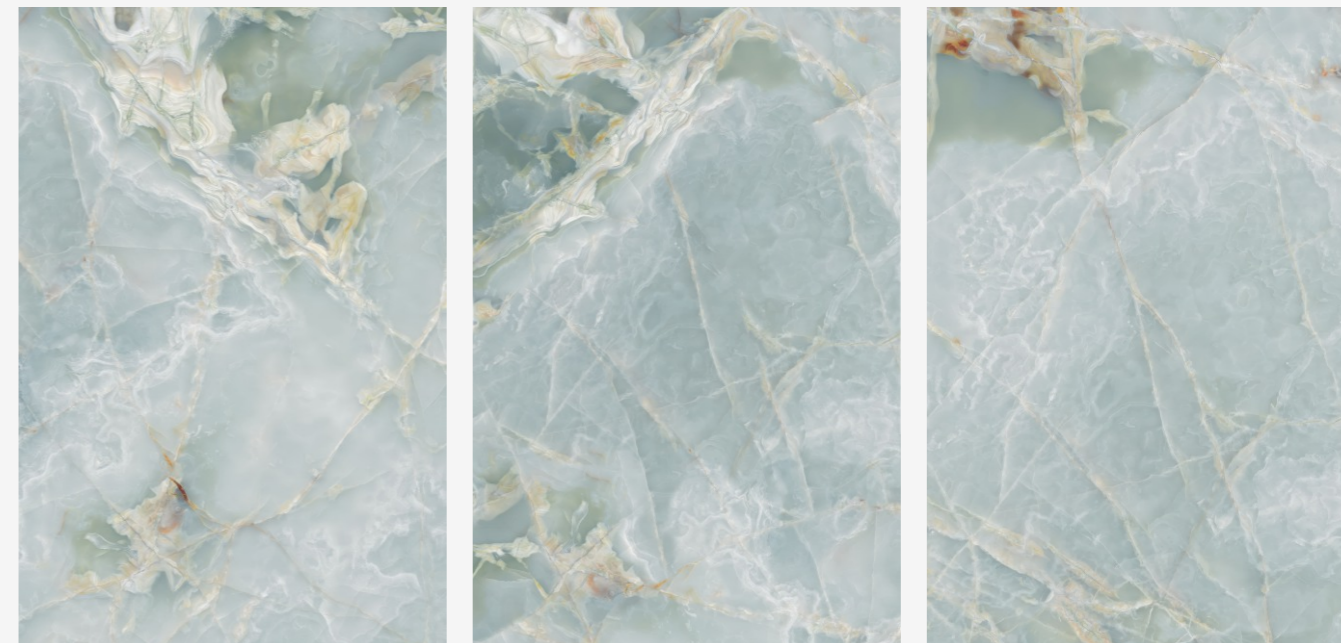

**RIGA ONYX
AQUA**

SIZE
1200X1800MM

DESIGN
RANDOM

AVAILABLE FINISHES
GLOSSY