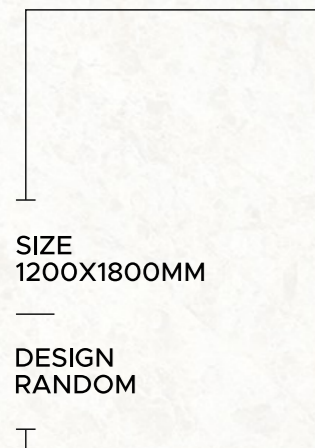

SIZE  
1200X1800MM

DESIGN  
RANDOM

AVAILABLE FINISHES  
GLOSSY

**PARIS  
BEIGE**

AVAILABLE FINISHES  
GLOSSY

SIZE  
1200X1800MM

DESIGN  
RANDOM

**PIETRA  
GRIGIO**

SIZE  
1200X1800MM

DESIGN  
RANDOM

AVAILABLE FINISHES  
GLOSSY

**PIETRA  
TAN**

AVAILABLE FINISHES  
GLOSSY

SIZE  
1200X1800MM

DESIGN  
RANDOM

**PARIS  
BIANCO**