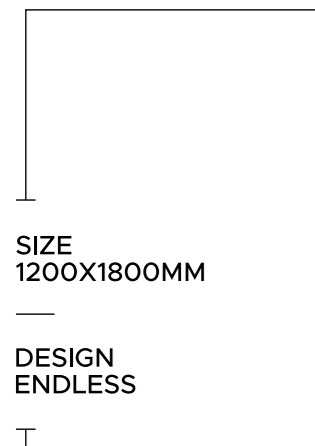

**OMICRON  
BIEGE**

AVAILABLE FINISHES  
GLOSSY

SIZE  
1200X1800MM

DESIGN  
ENDLESS

**ONYX DE  
AQUA**

SIZE  
1200X1800MM

DESIGN  
ENDLESS

AVAILABLE FINISHES  
GLOSSY

**PARK  
WHITE**

AVAILABLE FINISHES  
GLOSSY

SIZE  
1200X1800MM

DESIGN  
ENDLESS

**PICASO  
GREEN**

SIZE  
1200X1800MM

DESIGN  
ENDLESS

AVAILABLE FINISHES  
GLOSSY

**PLAIN  
WHITE**

SIZE  
1200X1800MM

DESIGN  
ENDLESS

AVAILABLE FINISHES  
GLOSSY

AVAILABLE FINISHES  
GLOSSY

**PRAGA  
CREMA**

SIZE  
1200X1800MM

DESIGN  
ENDLESS