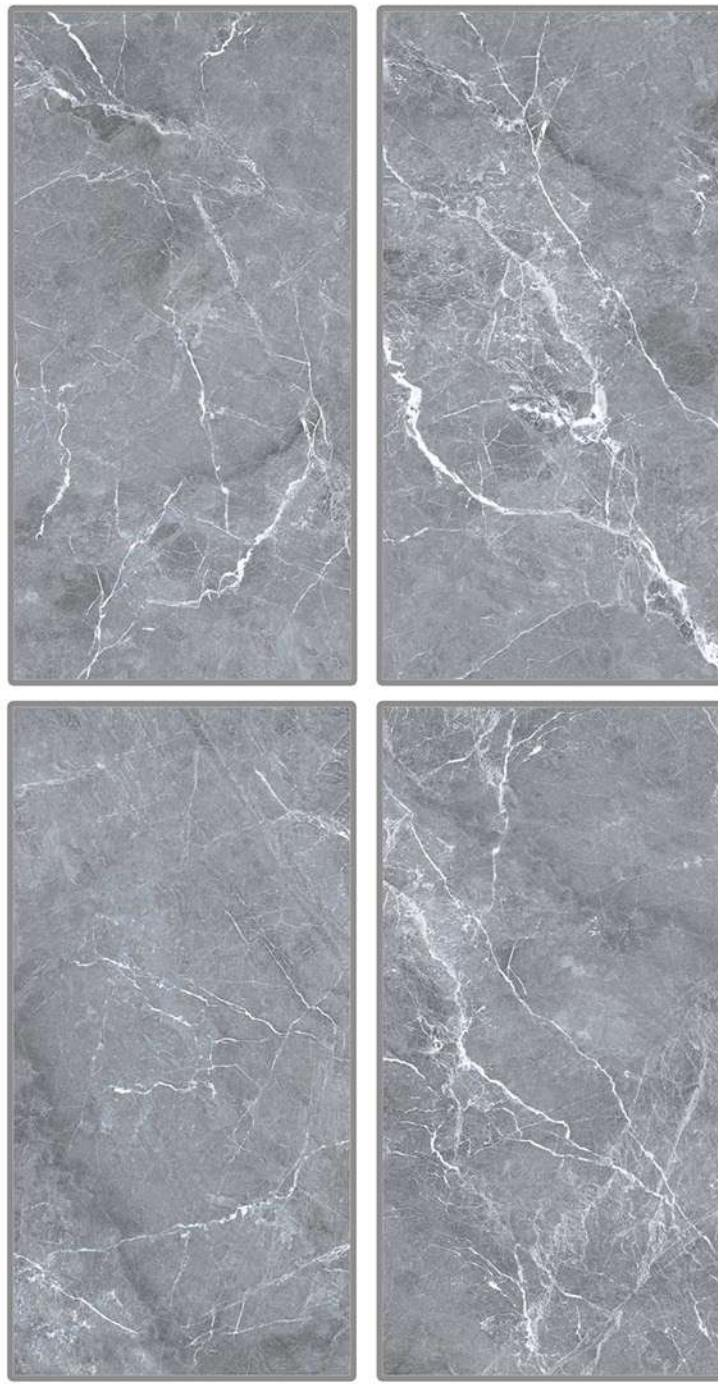

SIZE

**600 X  
1200MM**

FACE

**04**

**CARVING  
Collection**

DESIGN

**ROCK BERRVYS  
SILVER**

SIZE