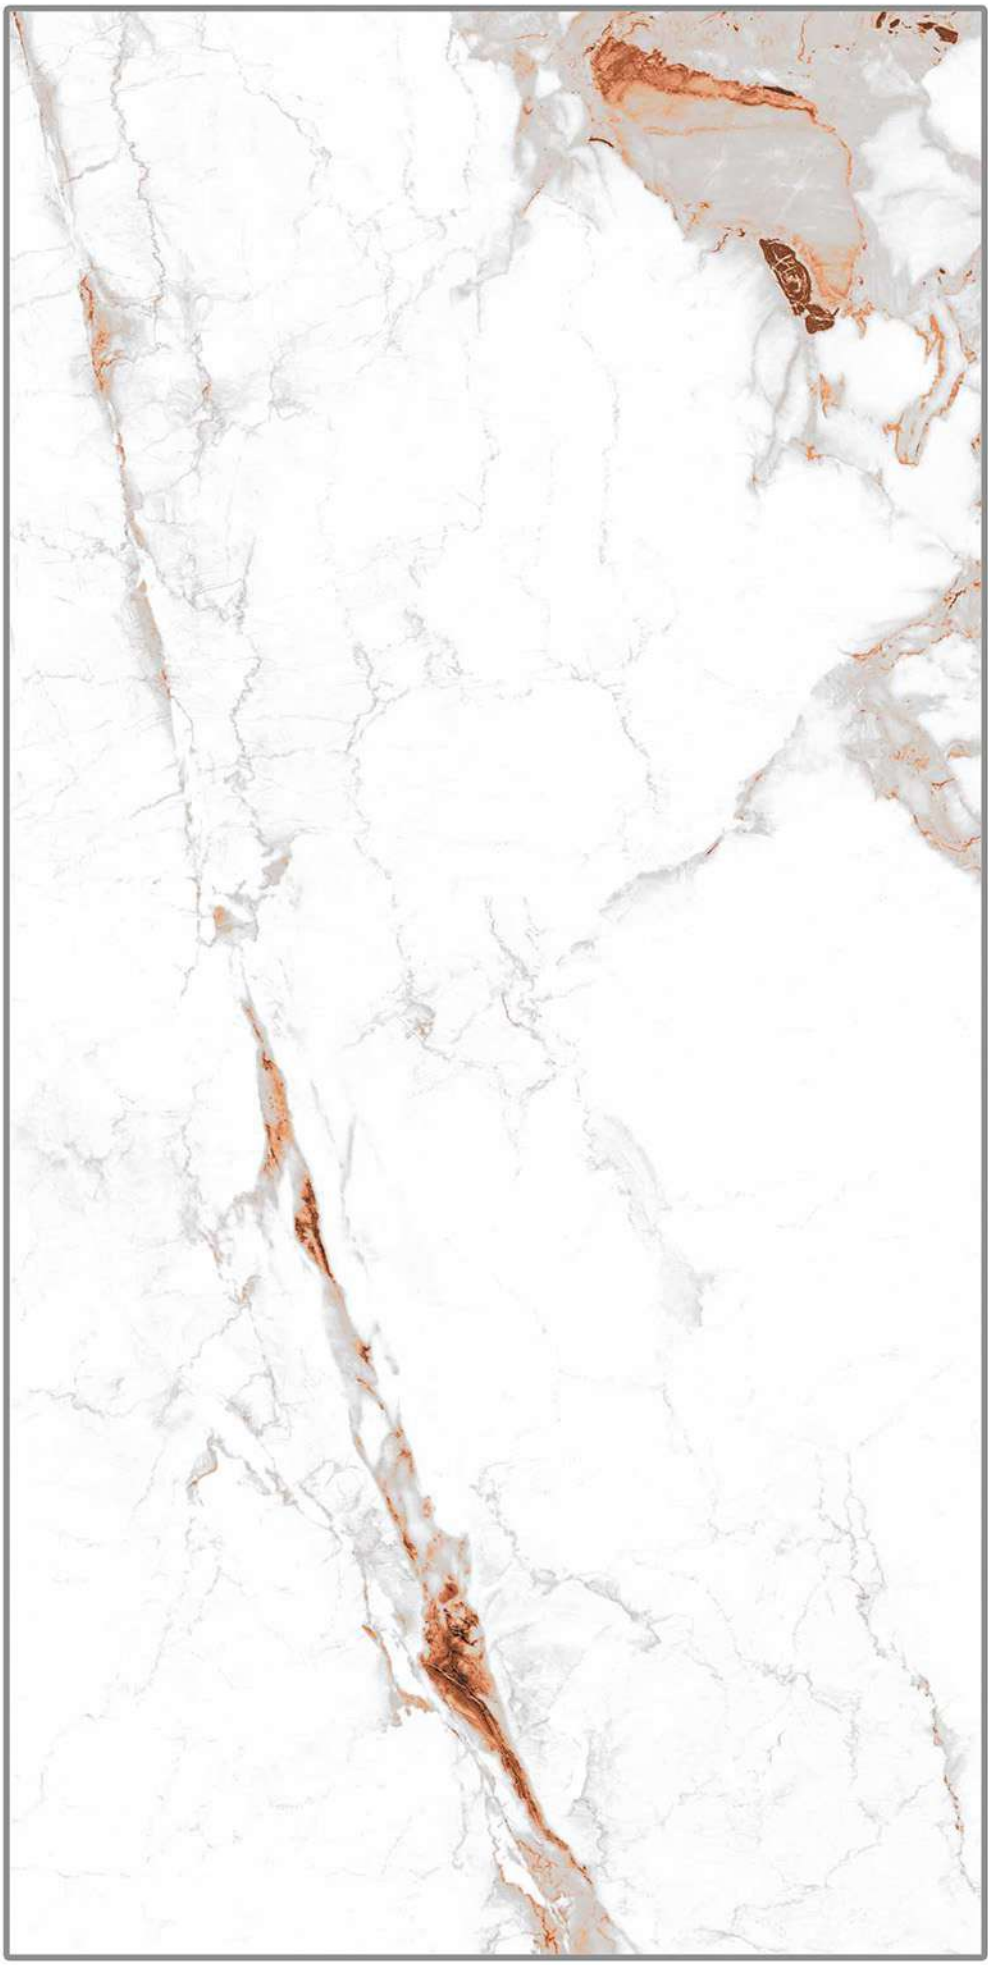

DESIGN

**ROCK AMAZE
WHITE**

SIZE

**600 X
1200MM**

FACE

04

CARVING
Collection