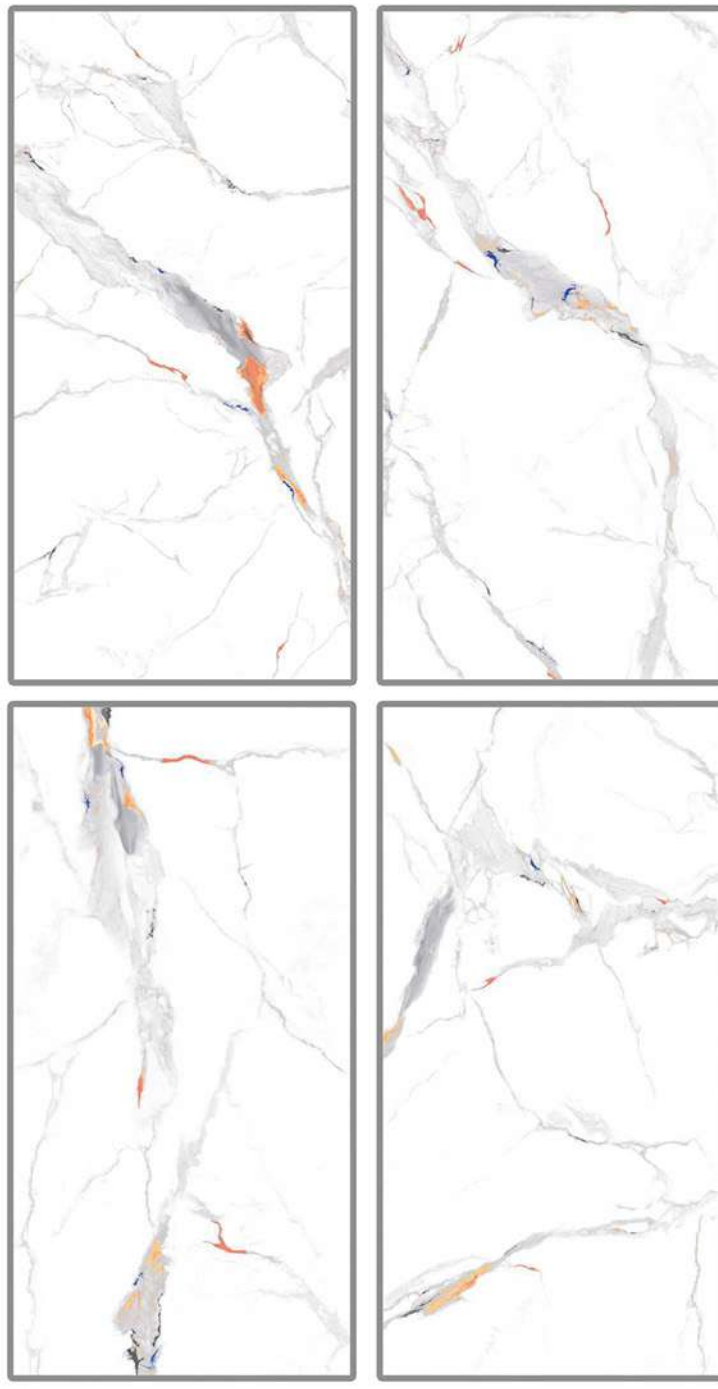

DESIGN

ROCK STILES SATUARIO

SIZE

**600 X
1200MM**

FACE

04

CARVING Collection