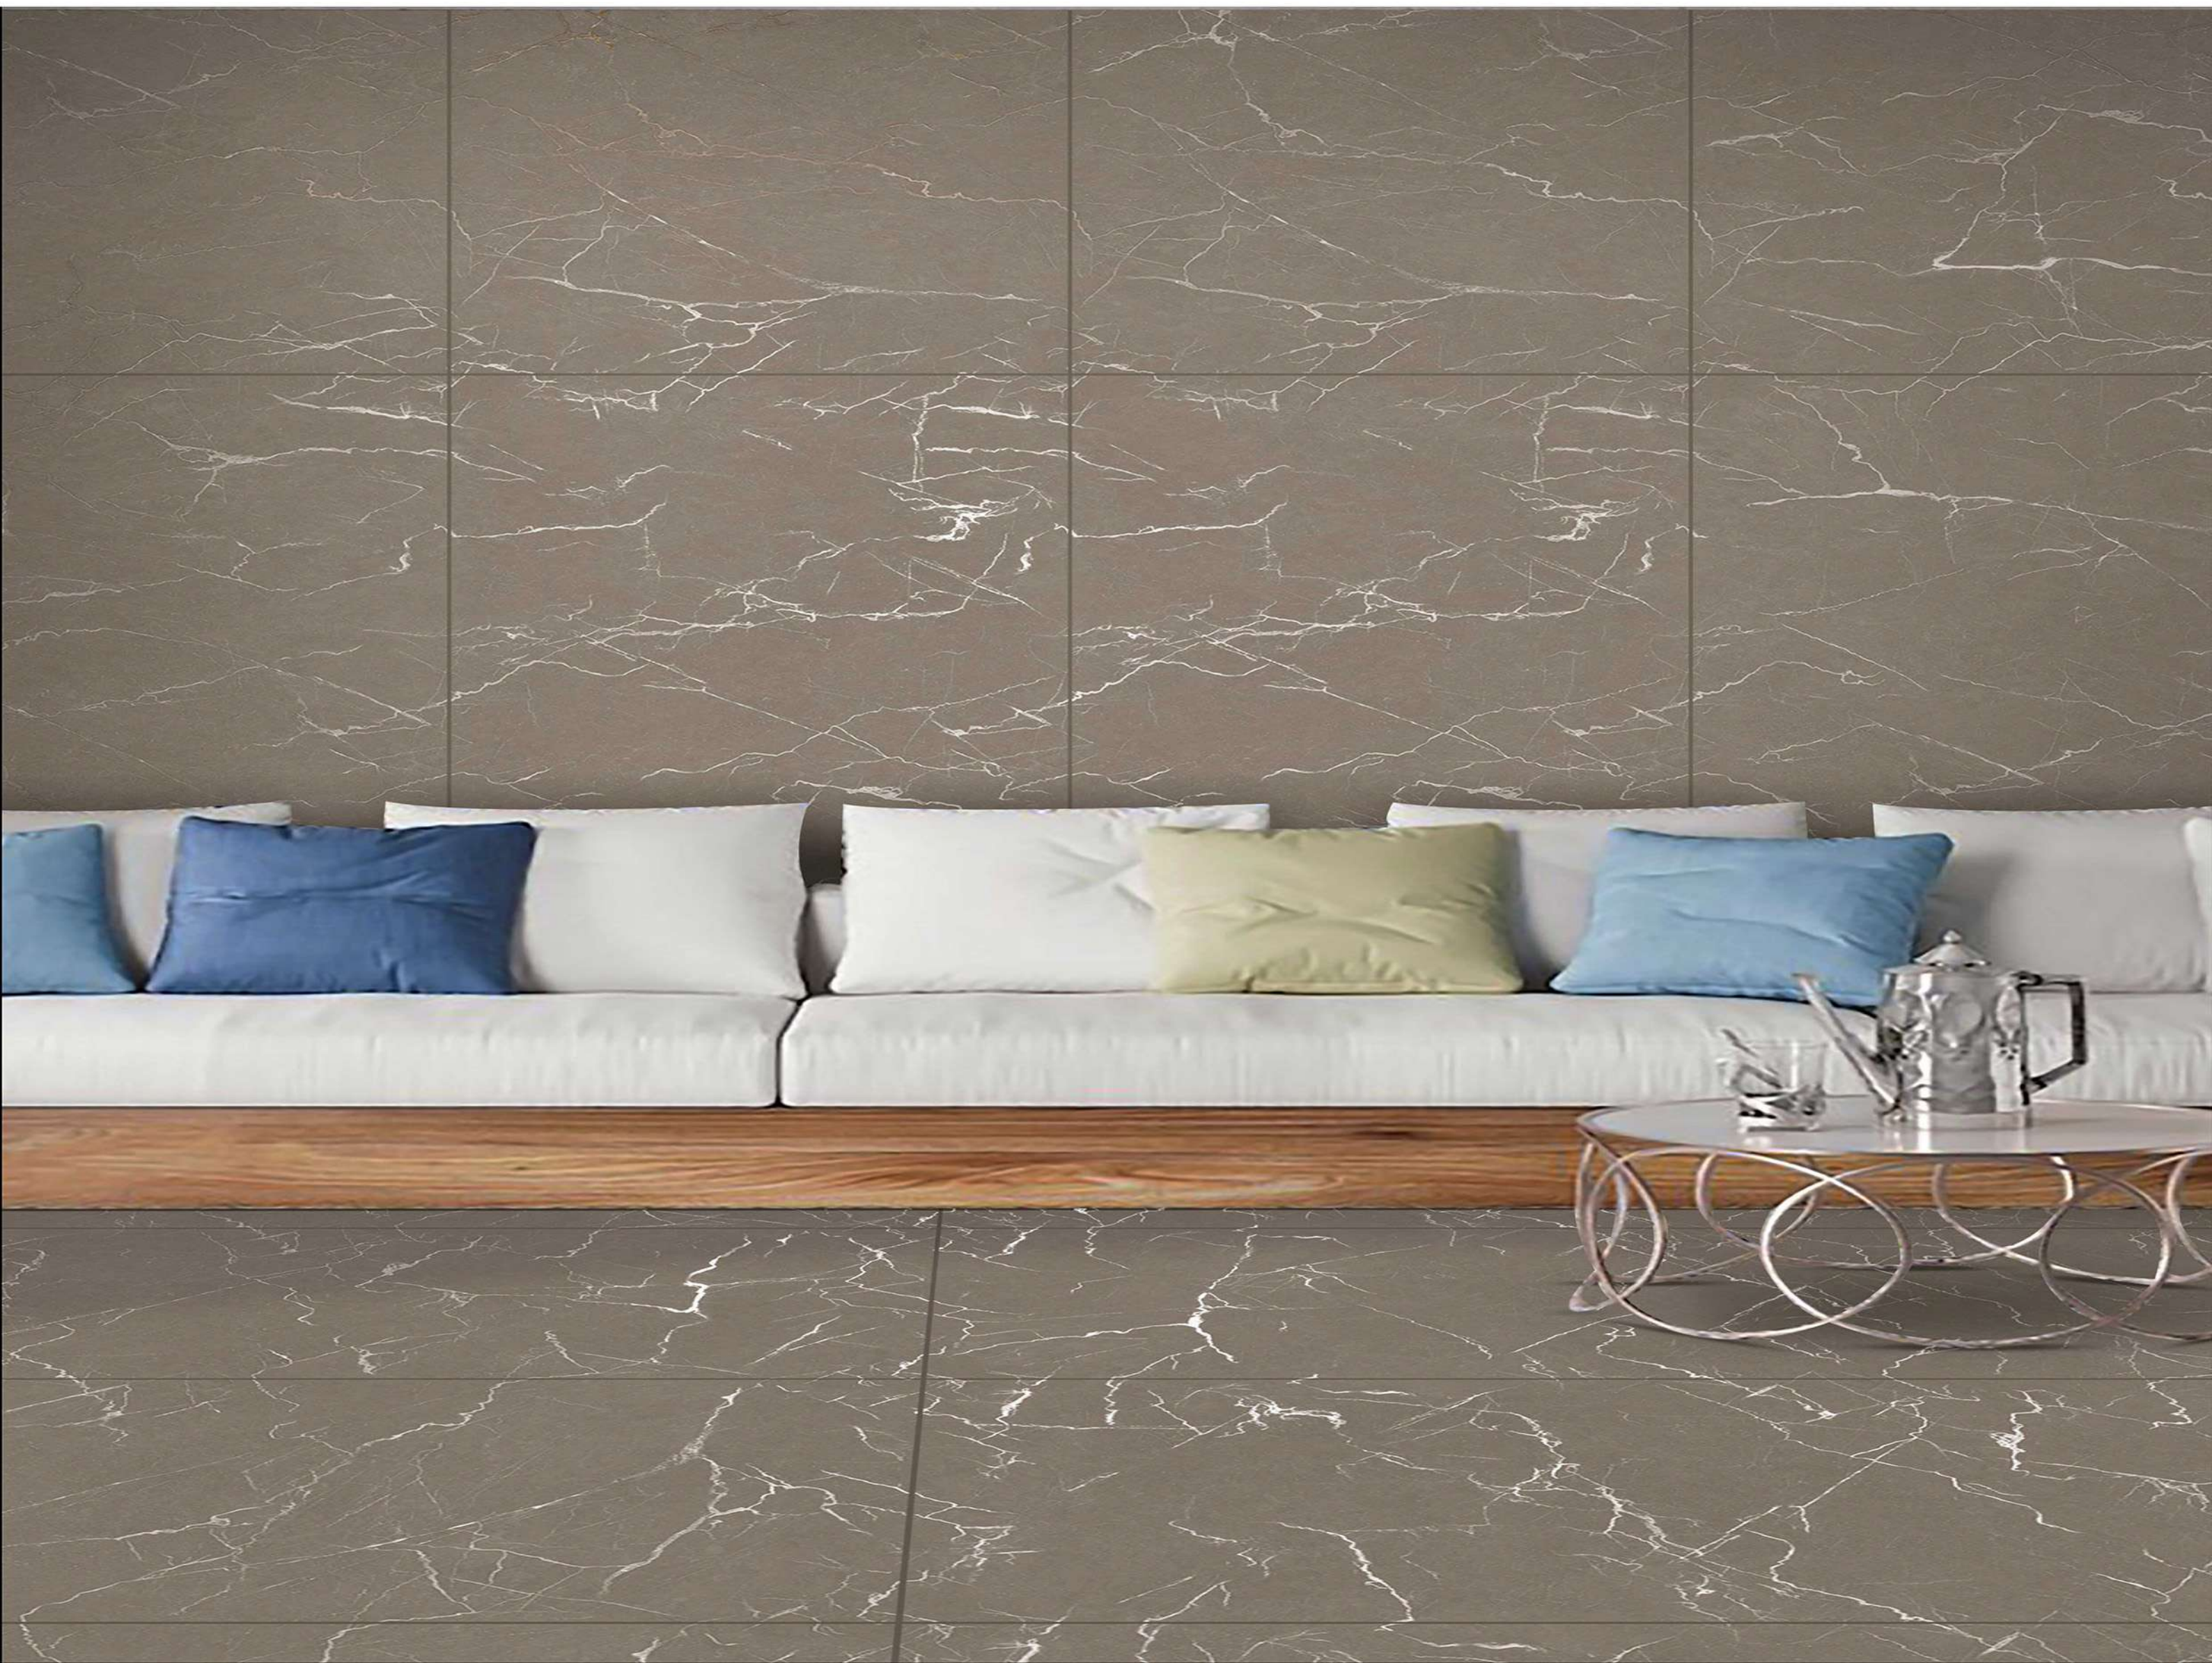

DESIGN

**ROCK EXTREAM
CHOCO**

SIZE

**600 X
1200MM**

FACE

04

CARVING
Collection