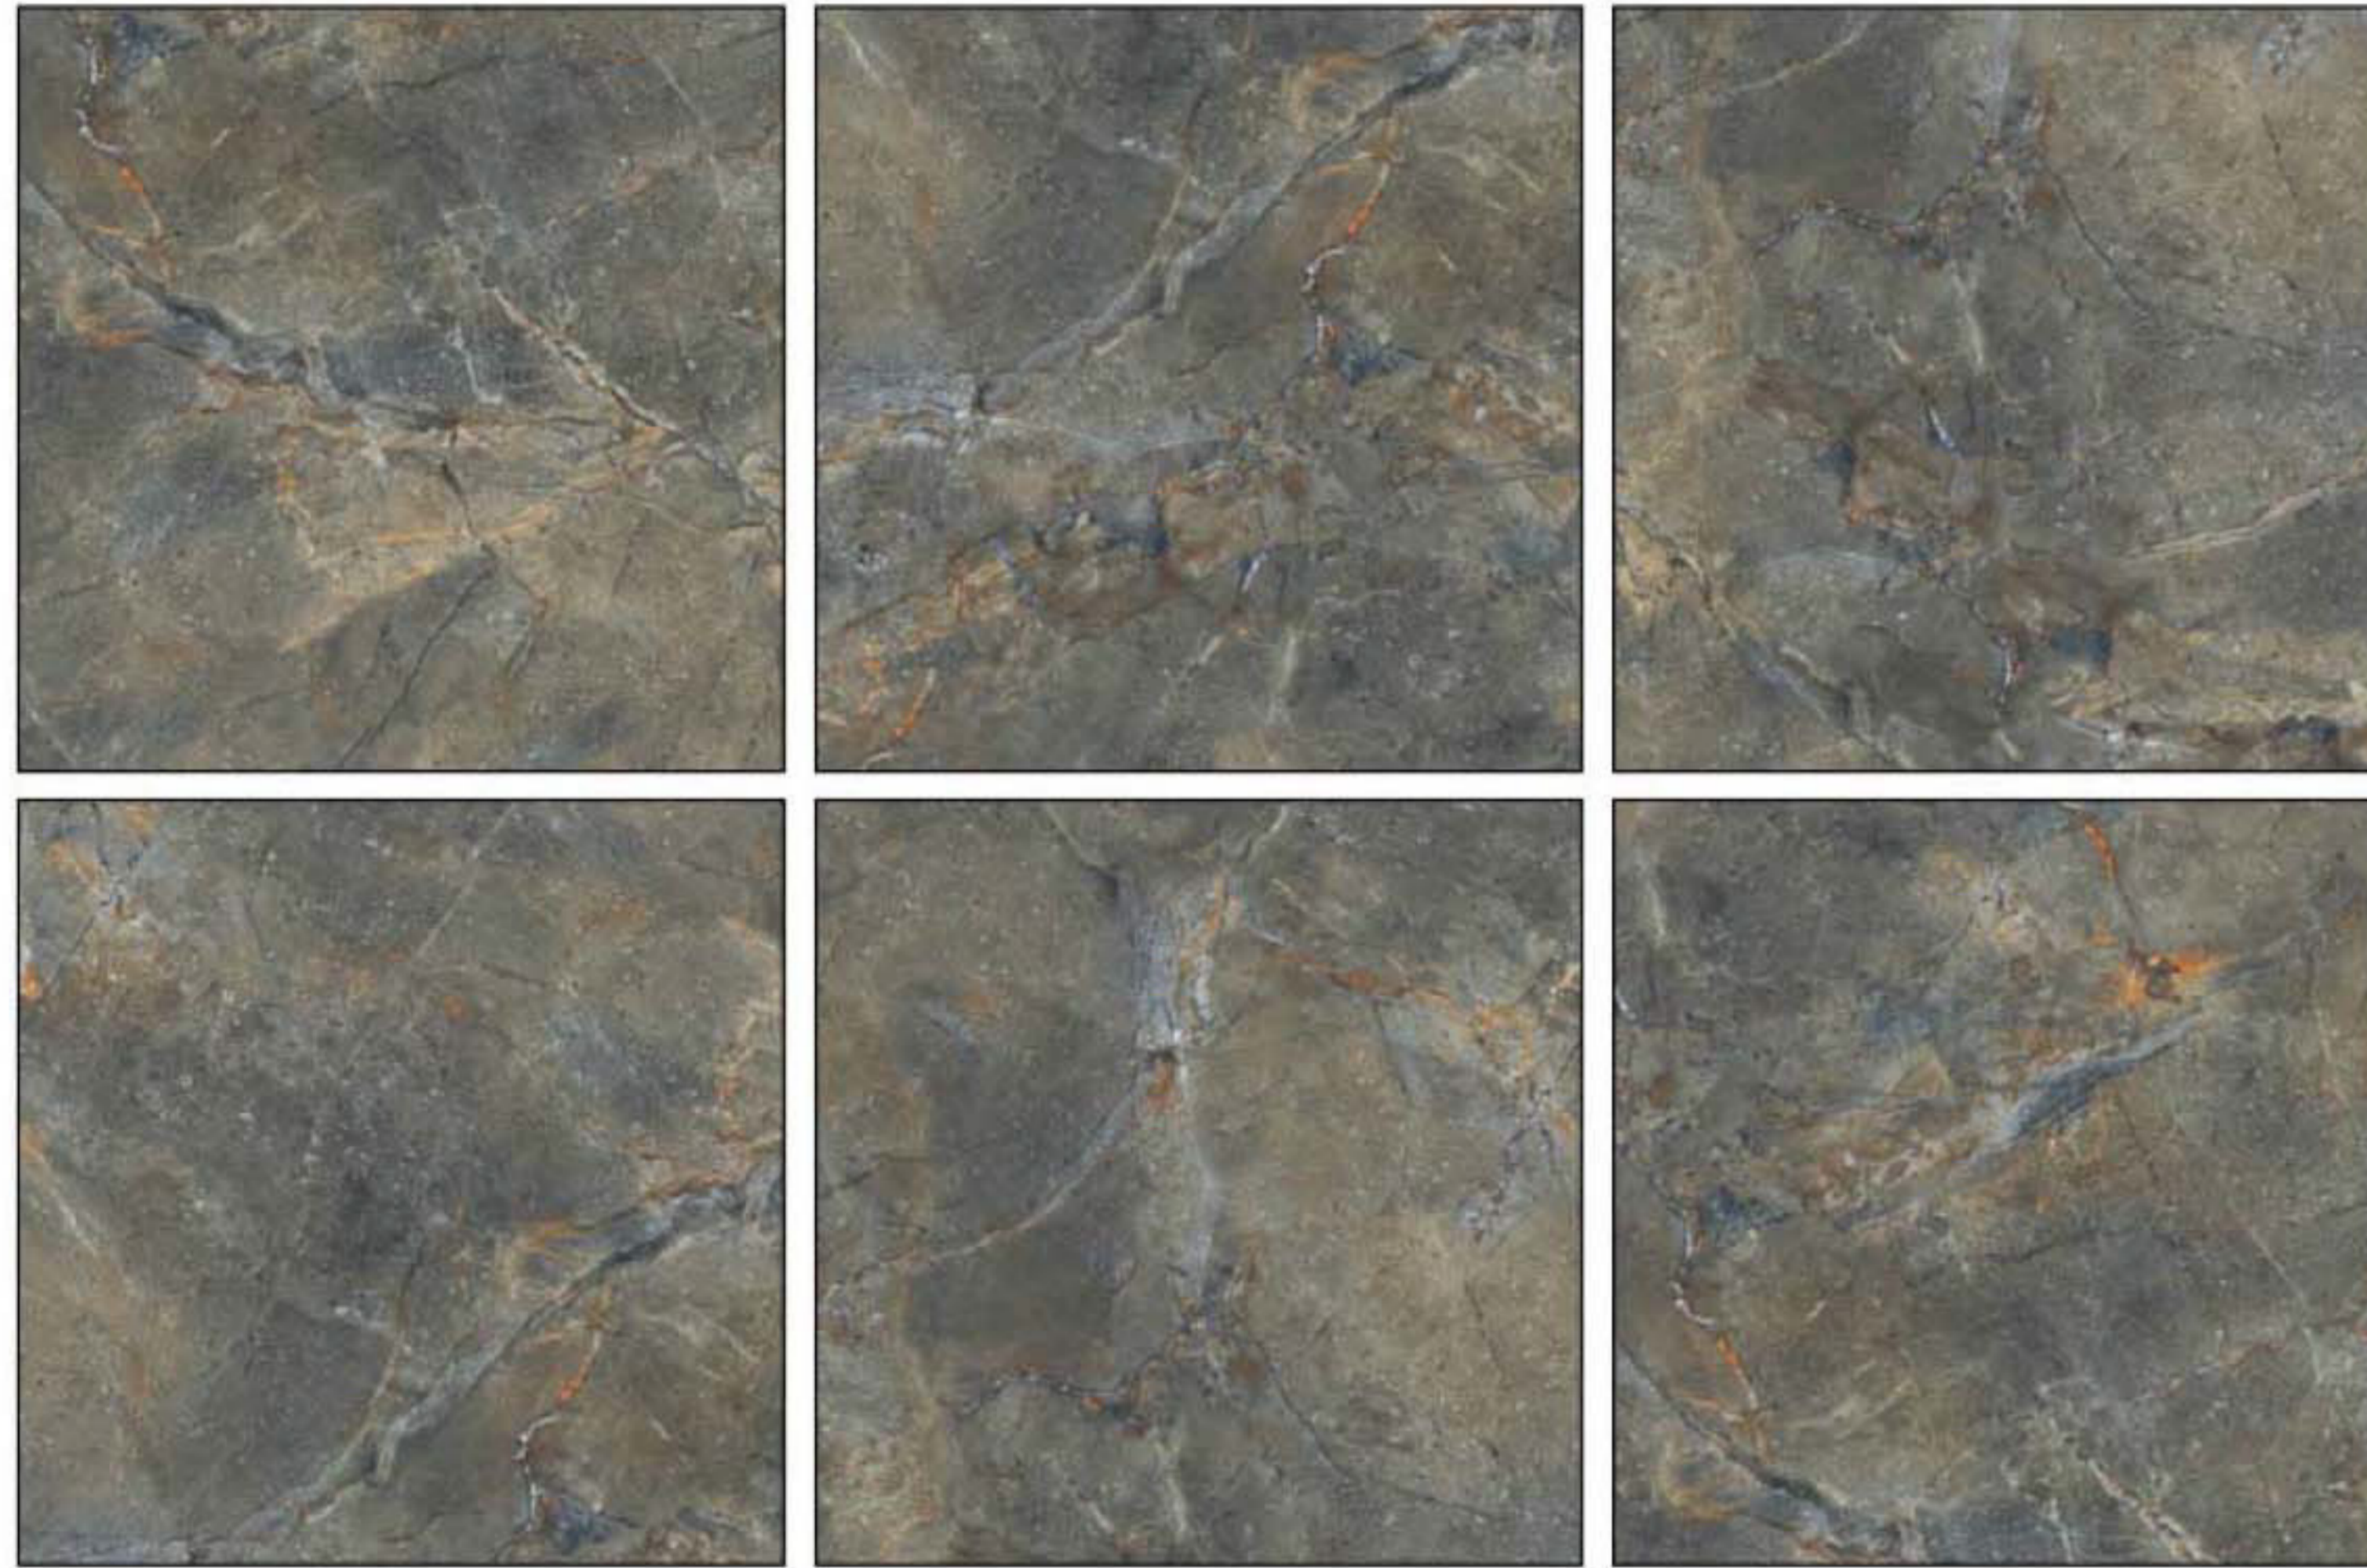

MARBO OLIVE

GLAZED PORCELAIN TILES

AVAILABLE FORMAT

POLISH FINISH

Size : **06**
60x60
24"x24"