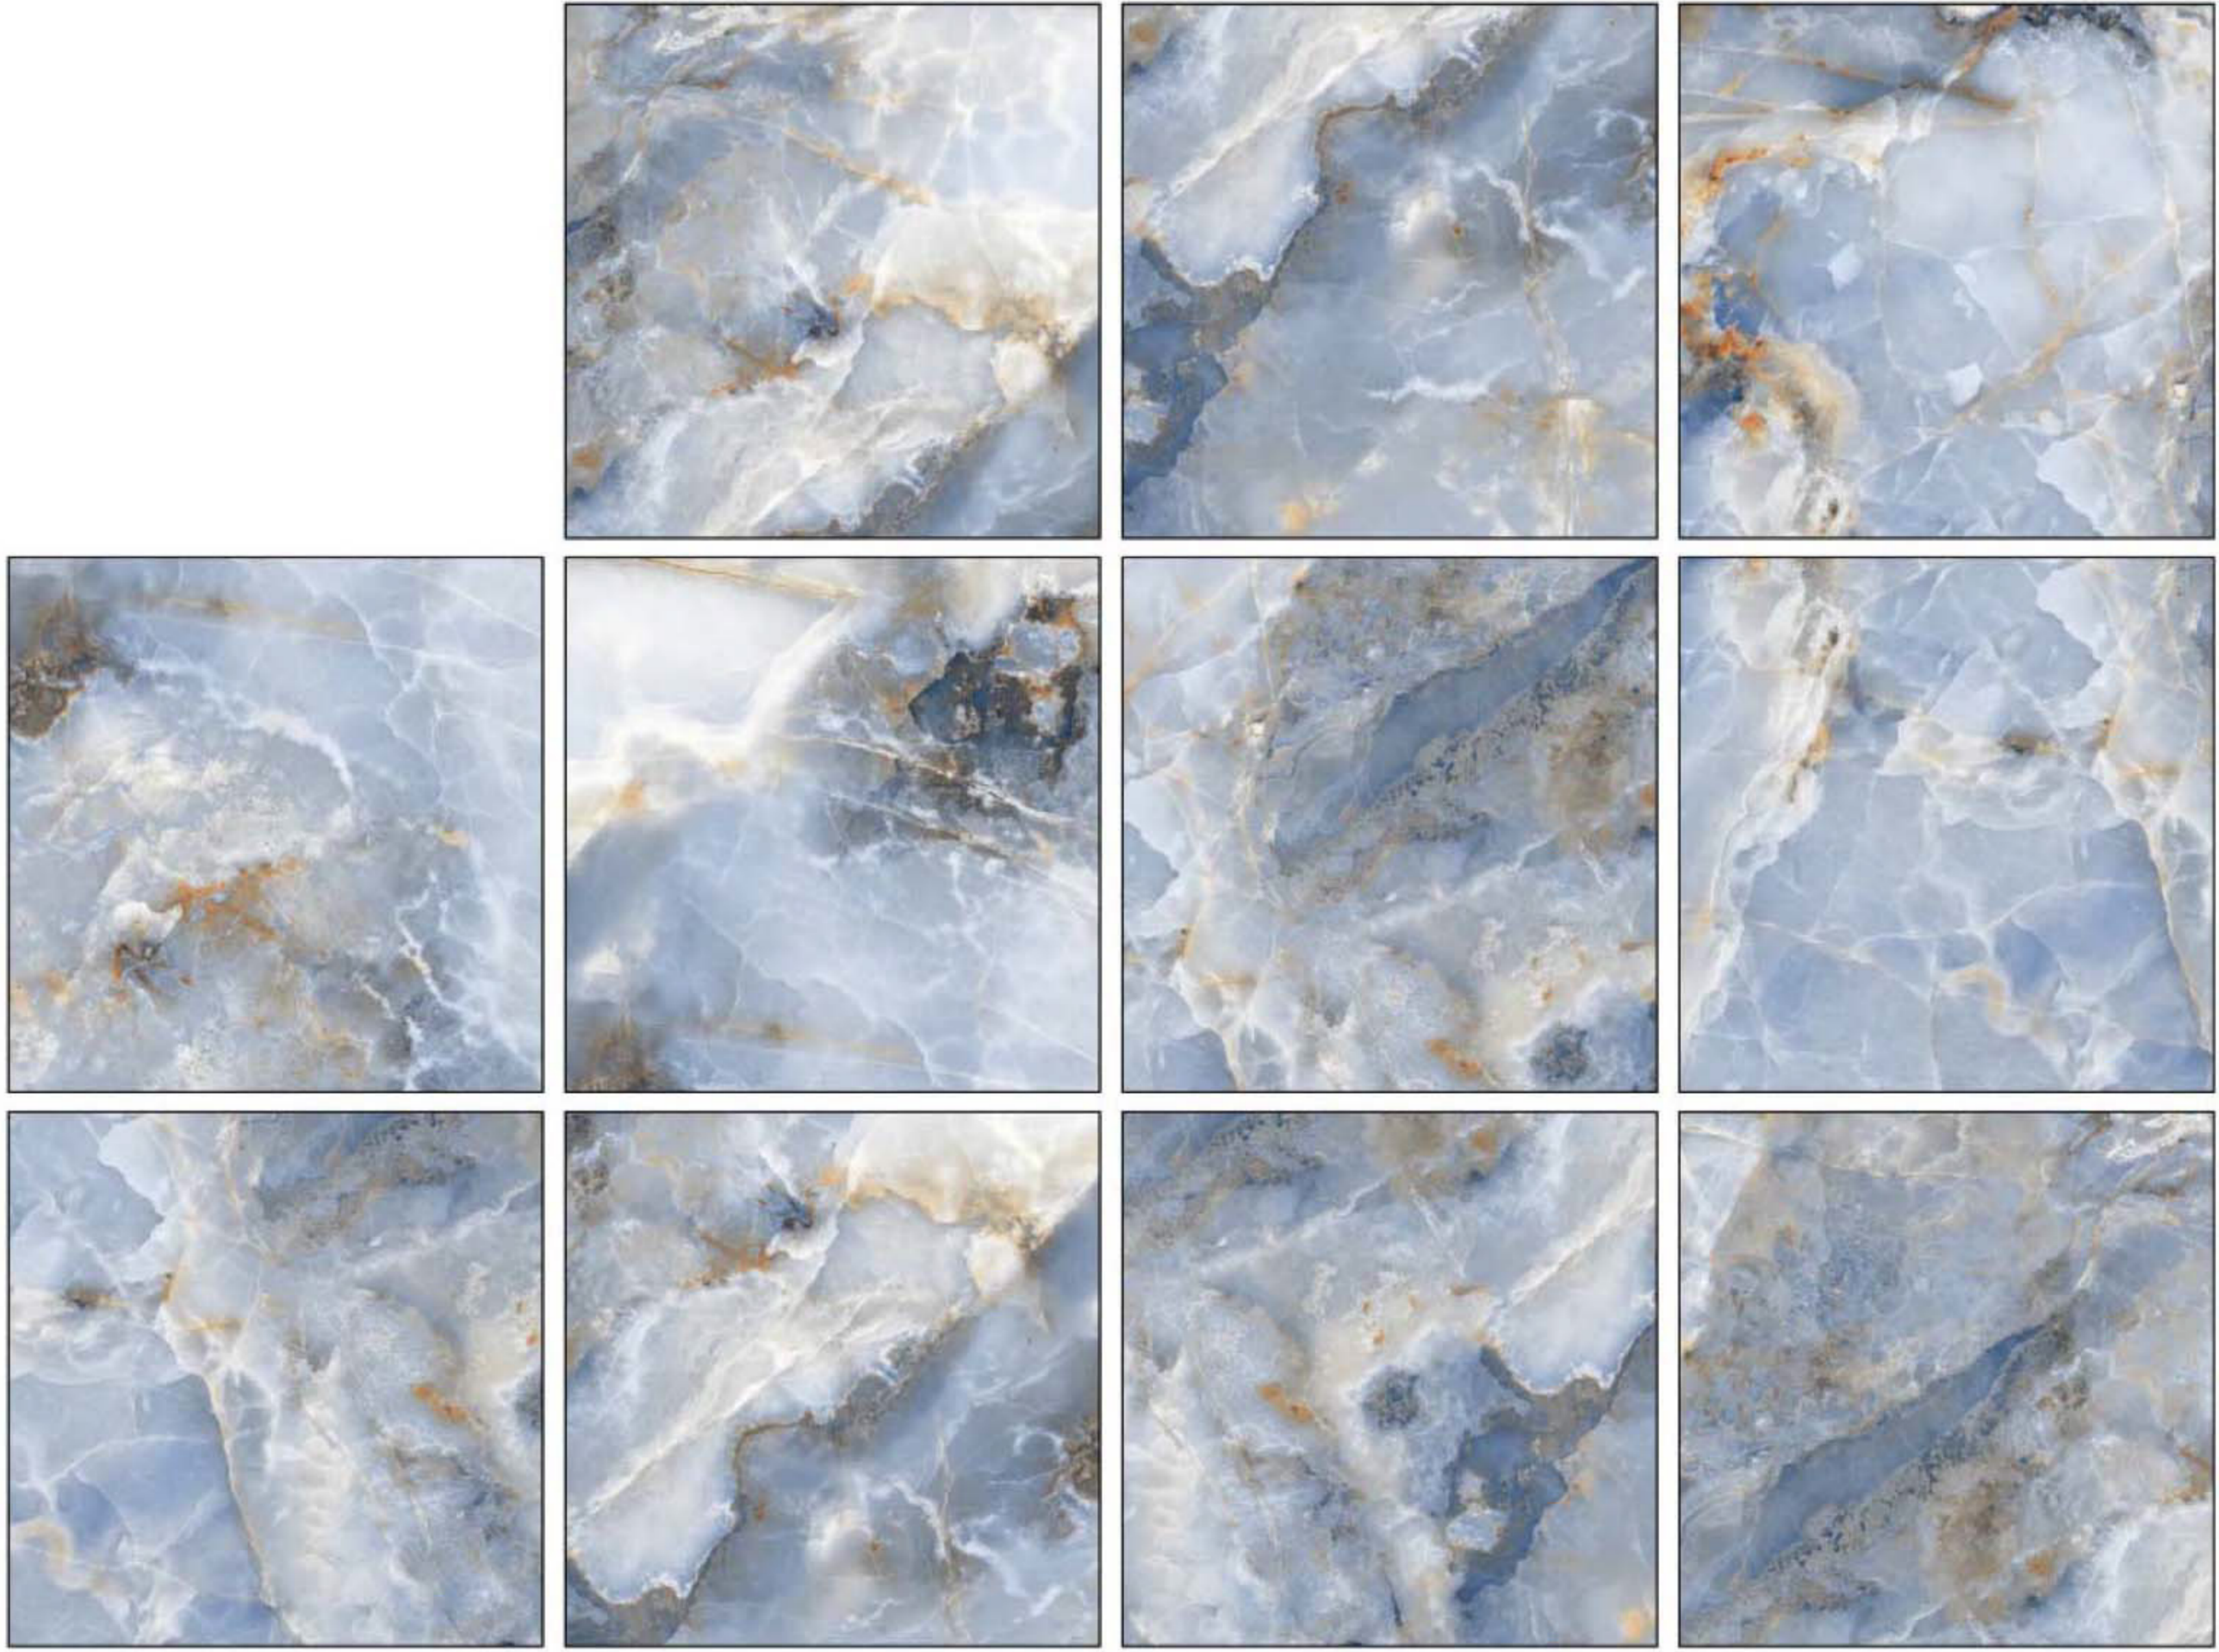

NESTLE SKY

GLAZED PORCELAIN TILES

POLISH FINISH

AVAILABLE FORMAT

Size : **11**
60x60
24"x24"