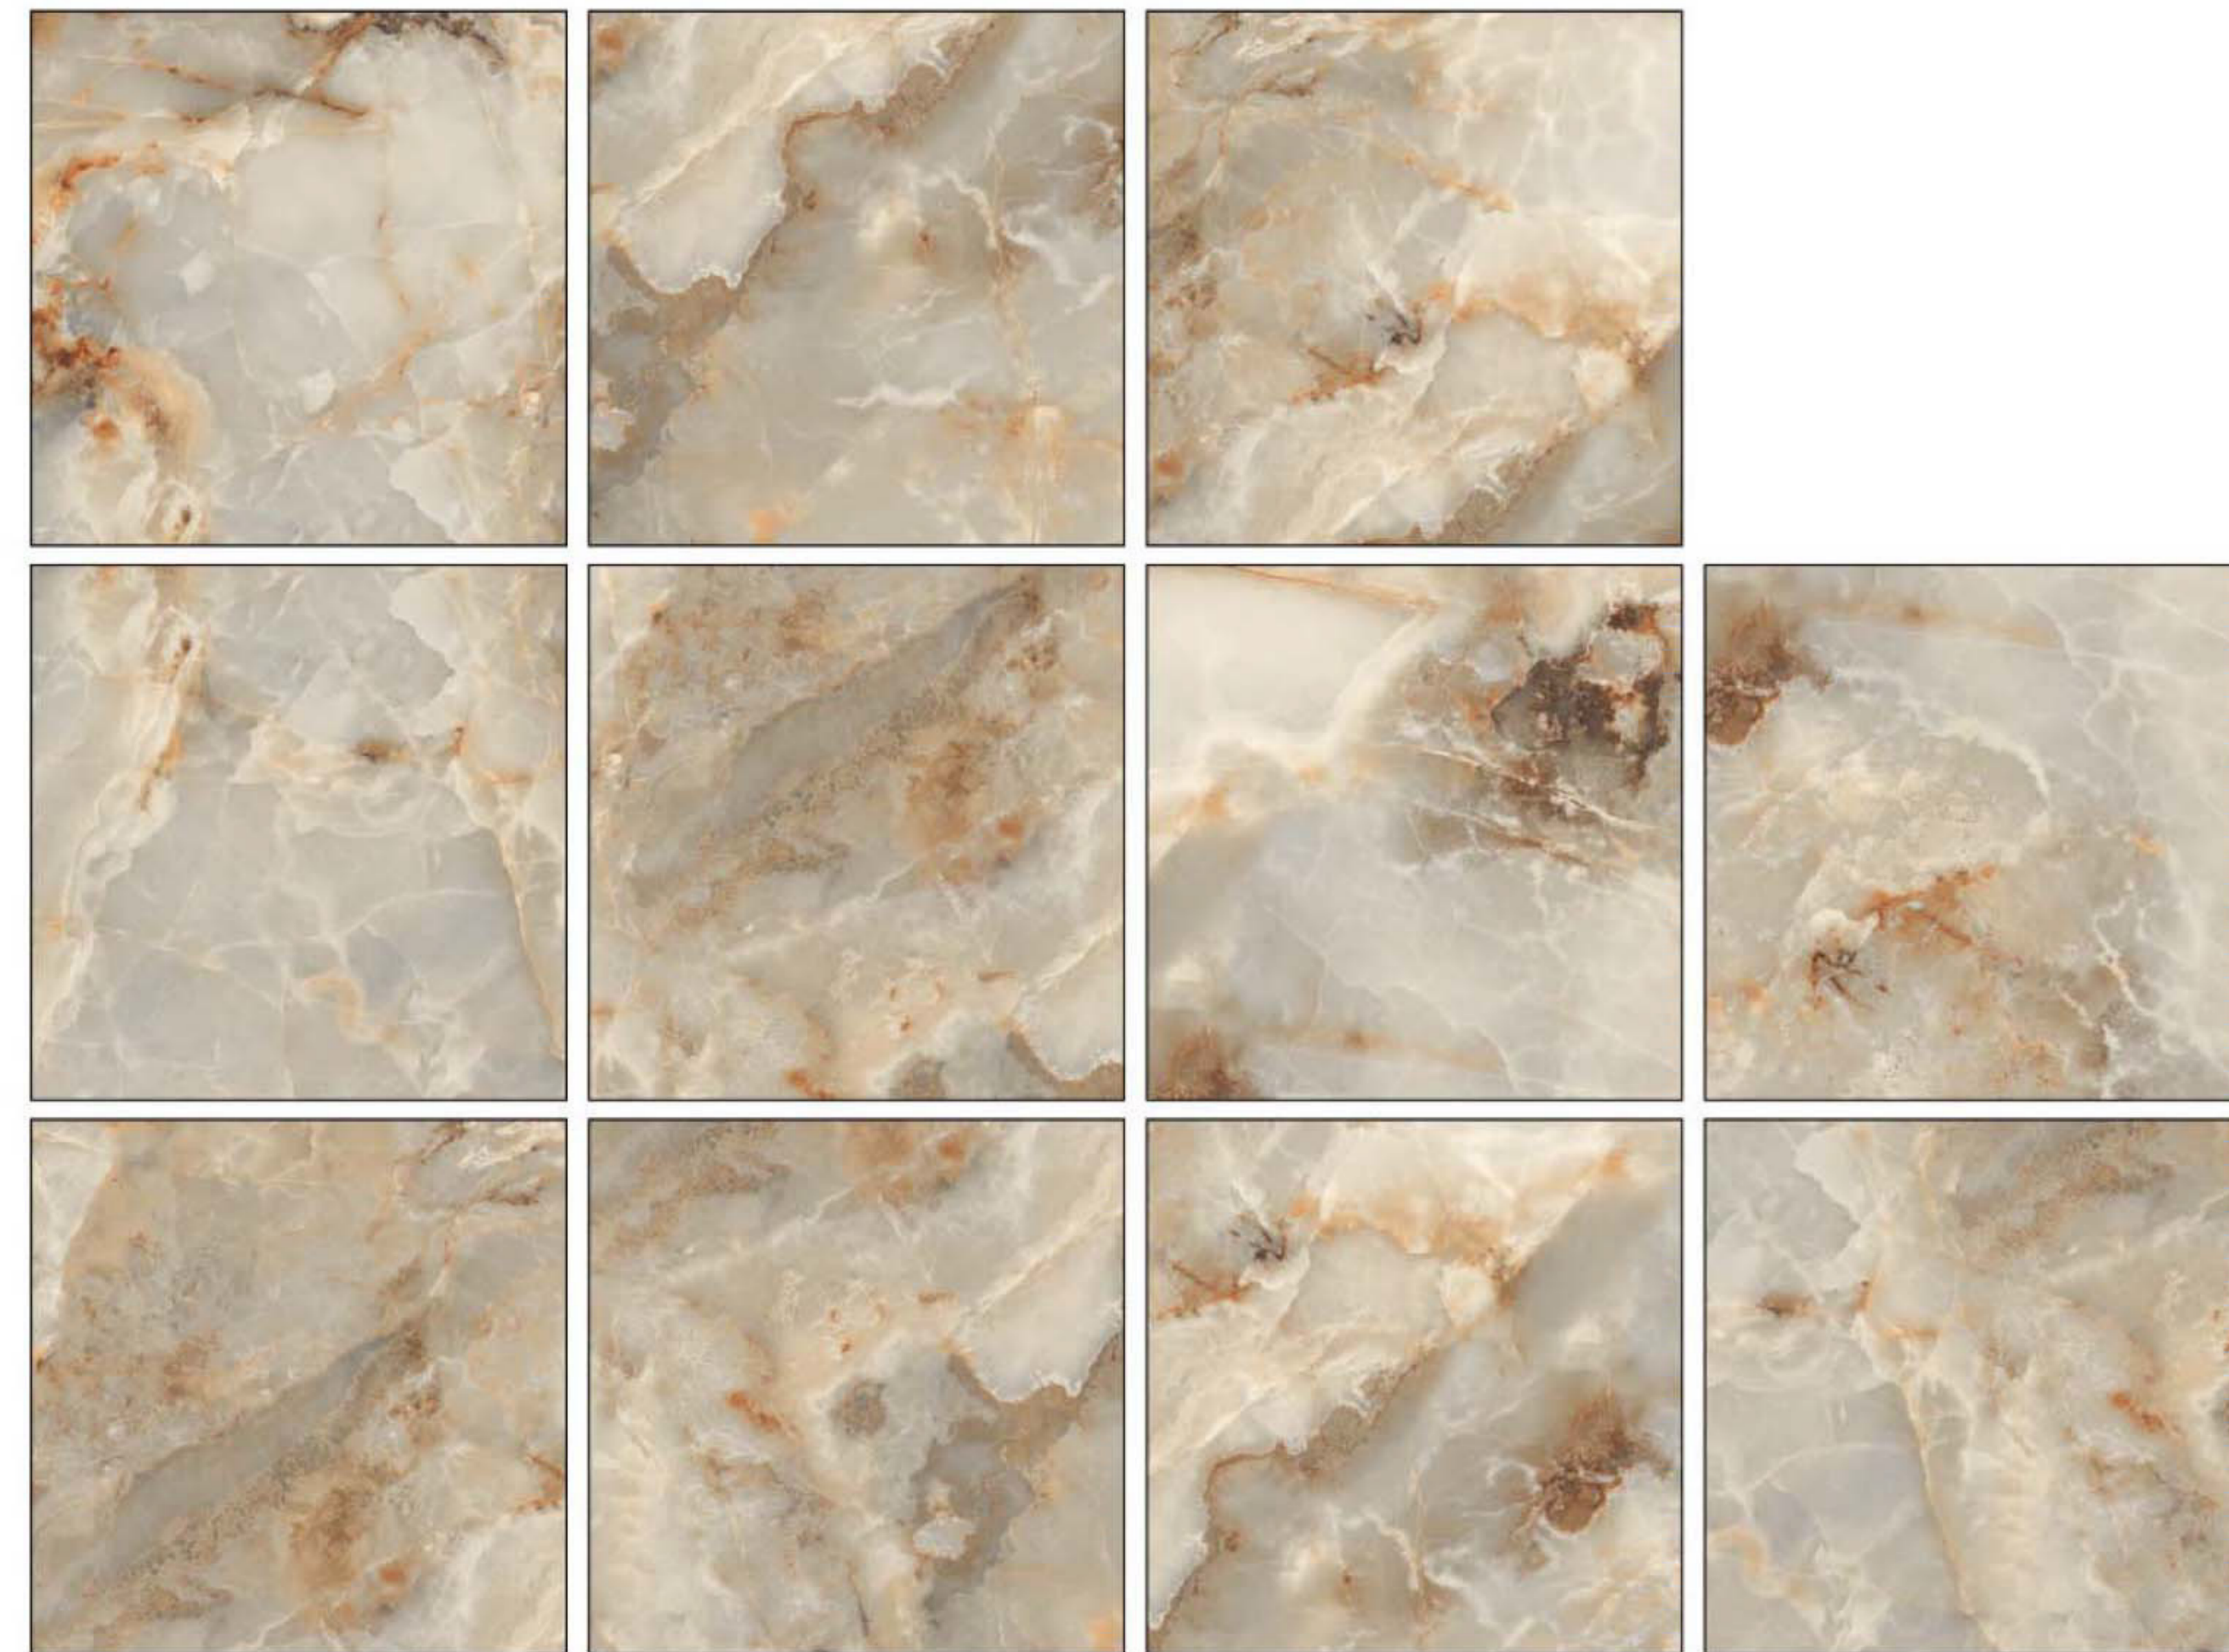

GLAZED PORCELAIN TILES

POLISH FINISH

AVAILABLE FORMAT

Size : **09**
60x60
24"x24"

NESTLE BEIGE

GLAZED PORCELAIN TILES

AVAILABLE FORMAT

POLISH FINISH