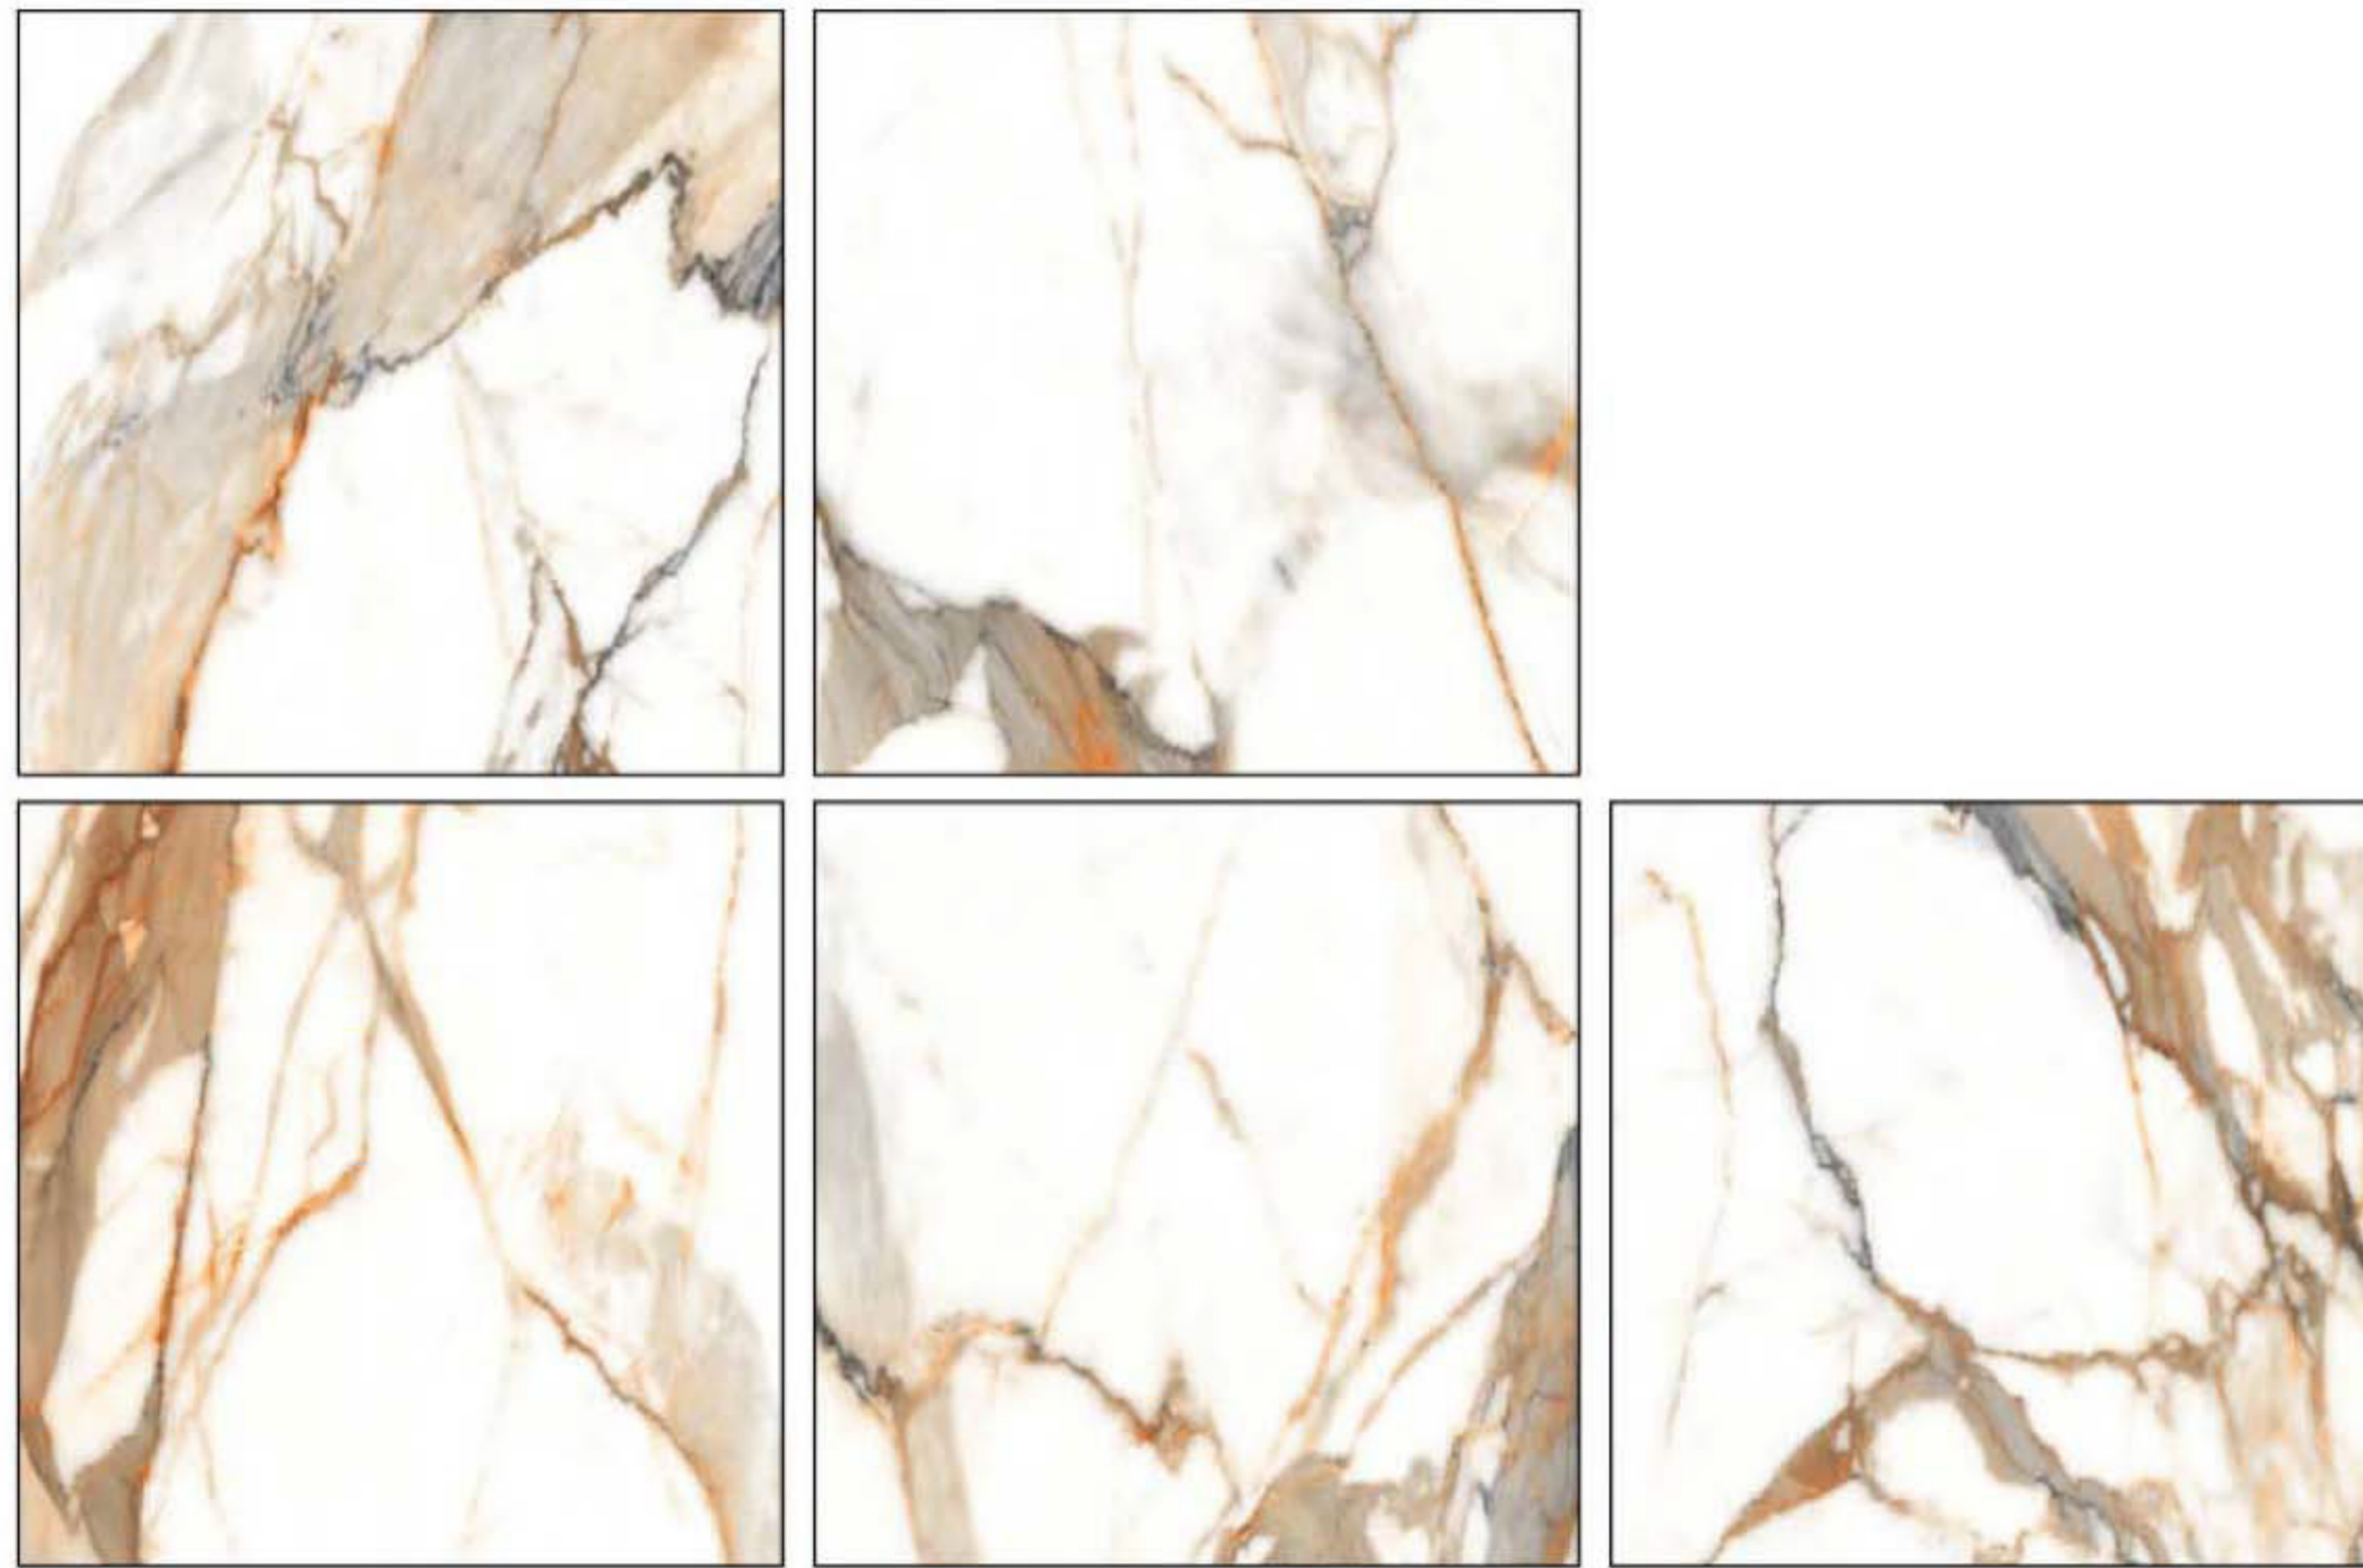

GLAZED PORCELAIN TILES

POLISH FINISH

AVAILABLE FORMAT

Size : **11**
60x60
24"x24"

CALACATTA ORO

GLAZED PORCELAIN TILES

AVAILABLE FORMAT

POLISH FINISH