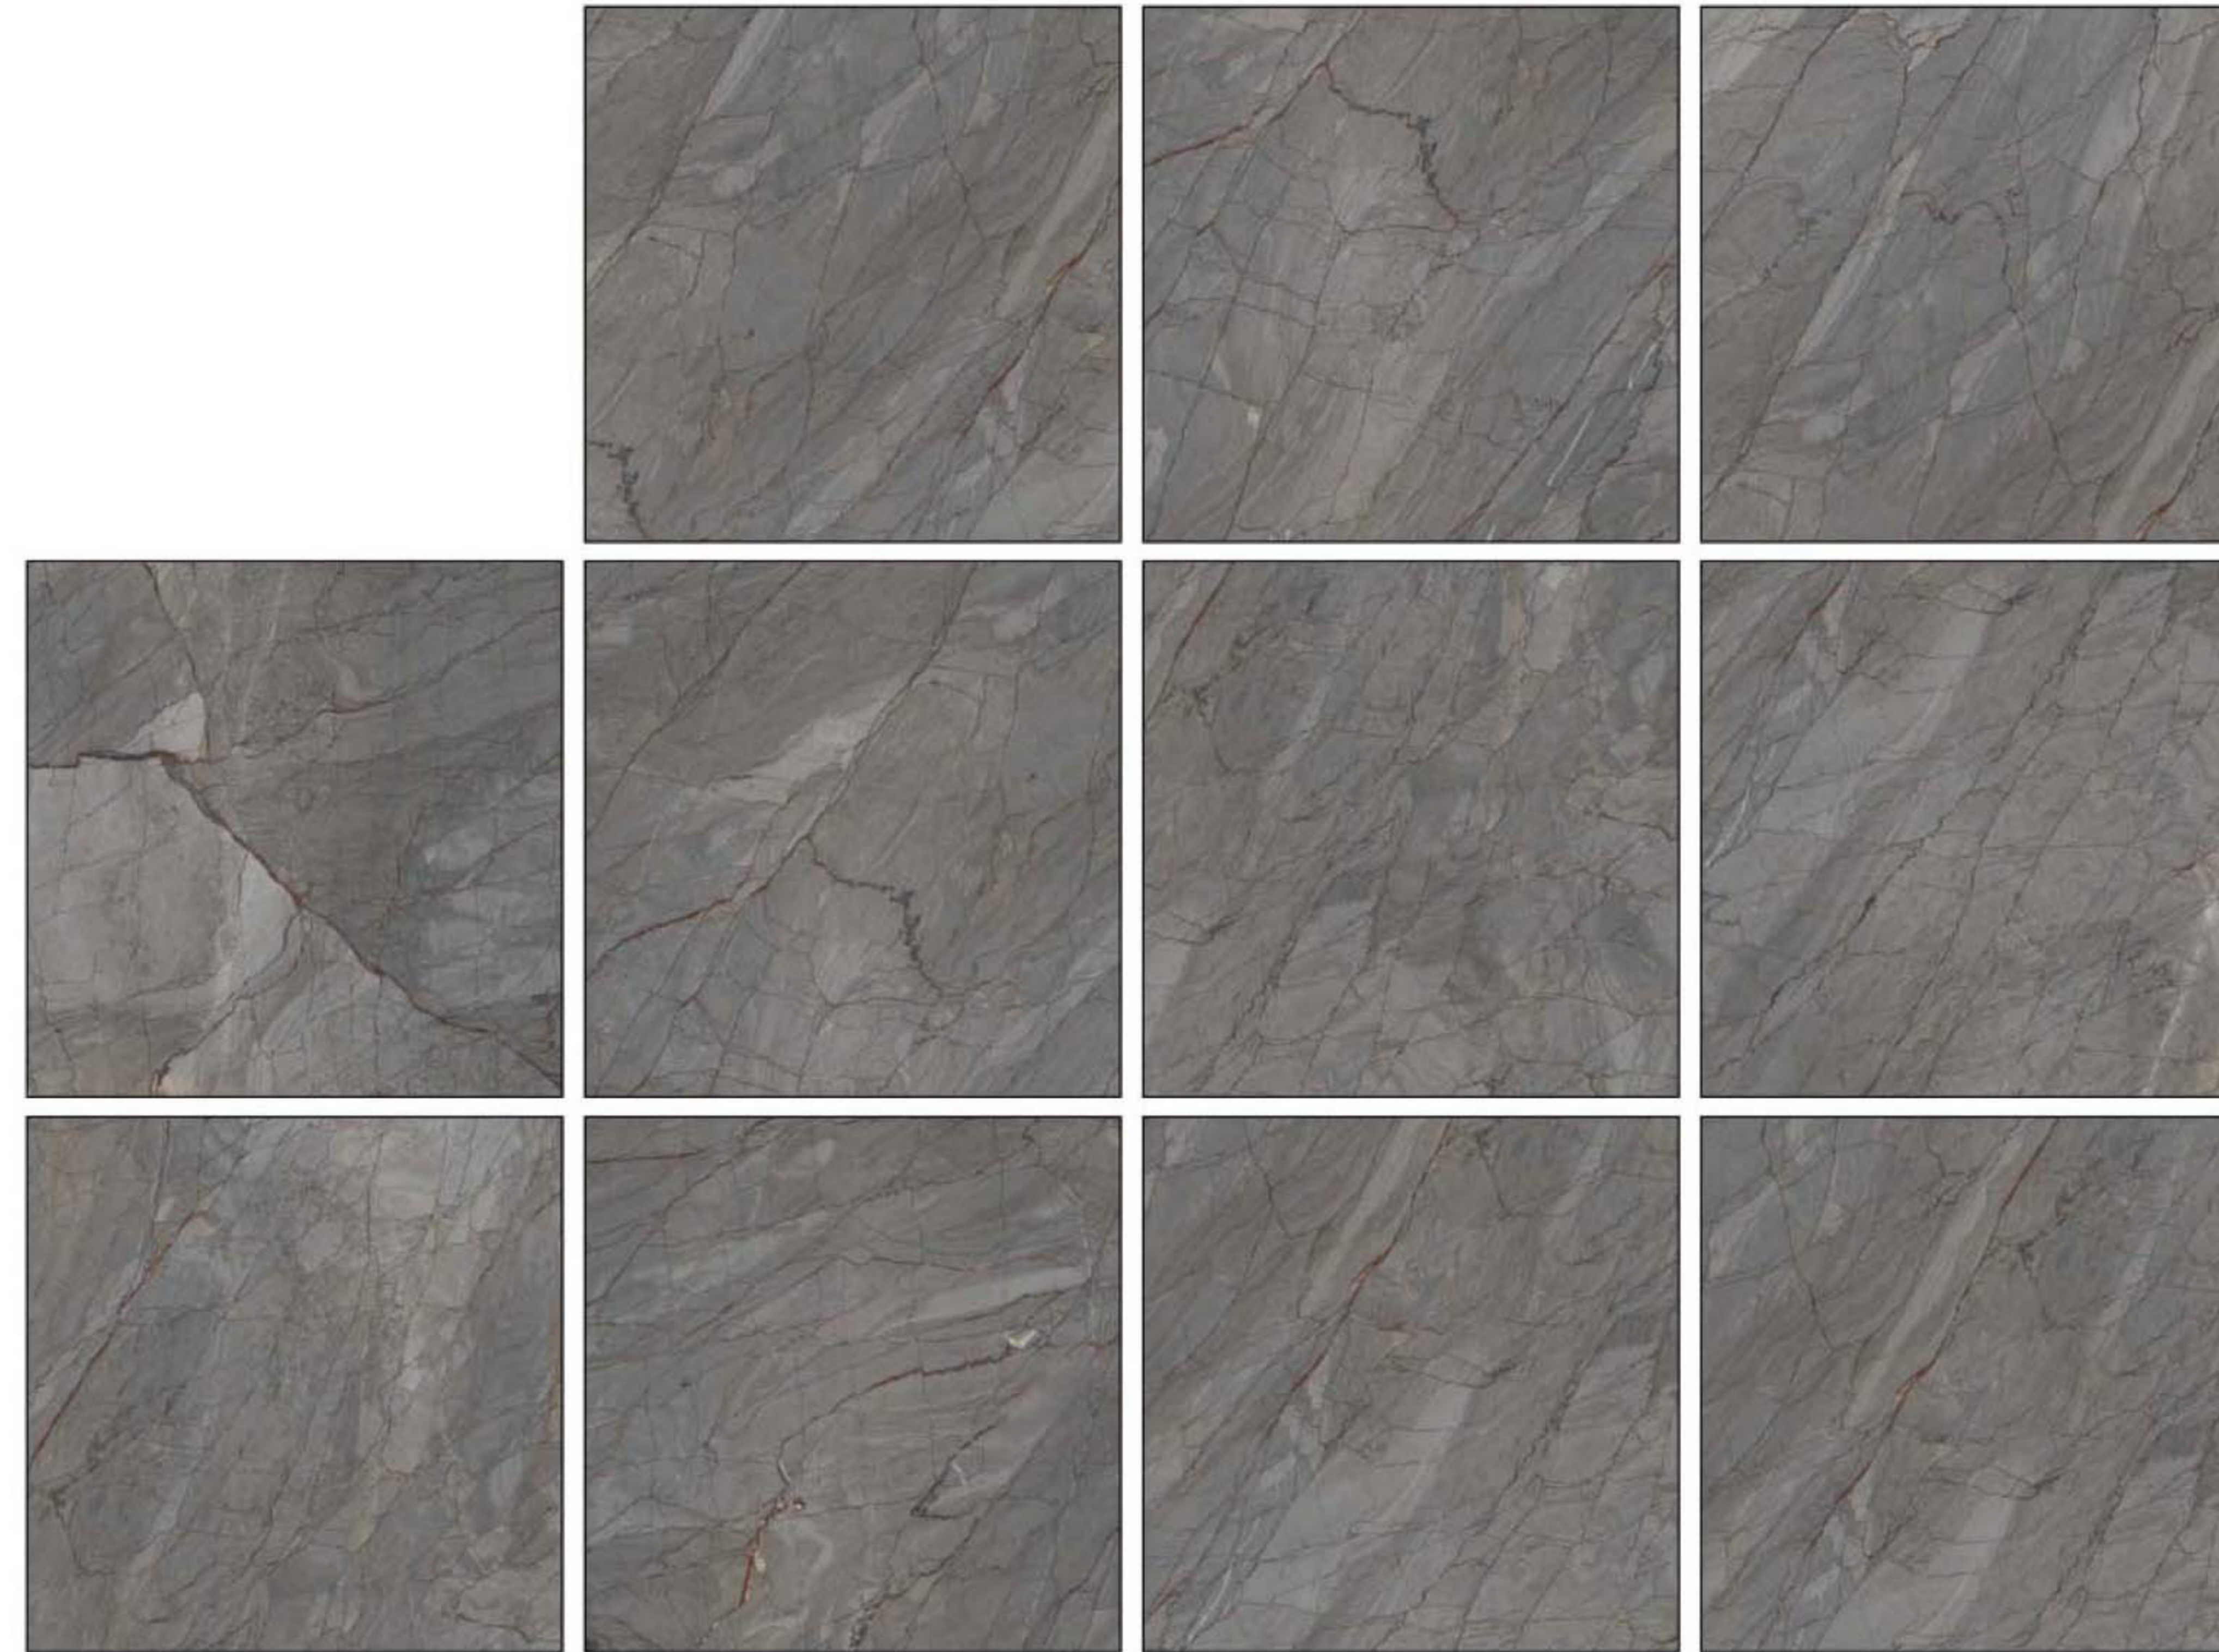

Size : **15**
60x60
24"x24"

MANHATTAN BIANCO

GLAZED PORCELAIN TILES

AVAILABLE FORMAT

POLISH FINISH

Size : **07**
60x60
24"x24"

MARBELLO GRIS

GLAZED PORCELINE TILES