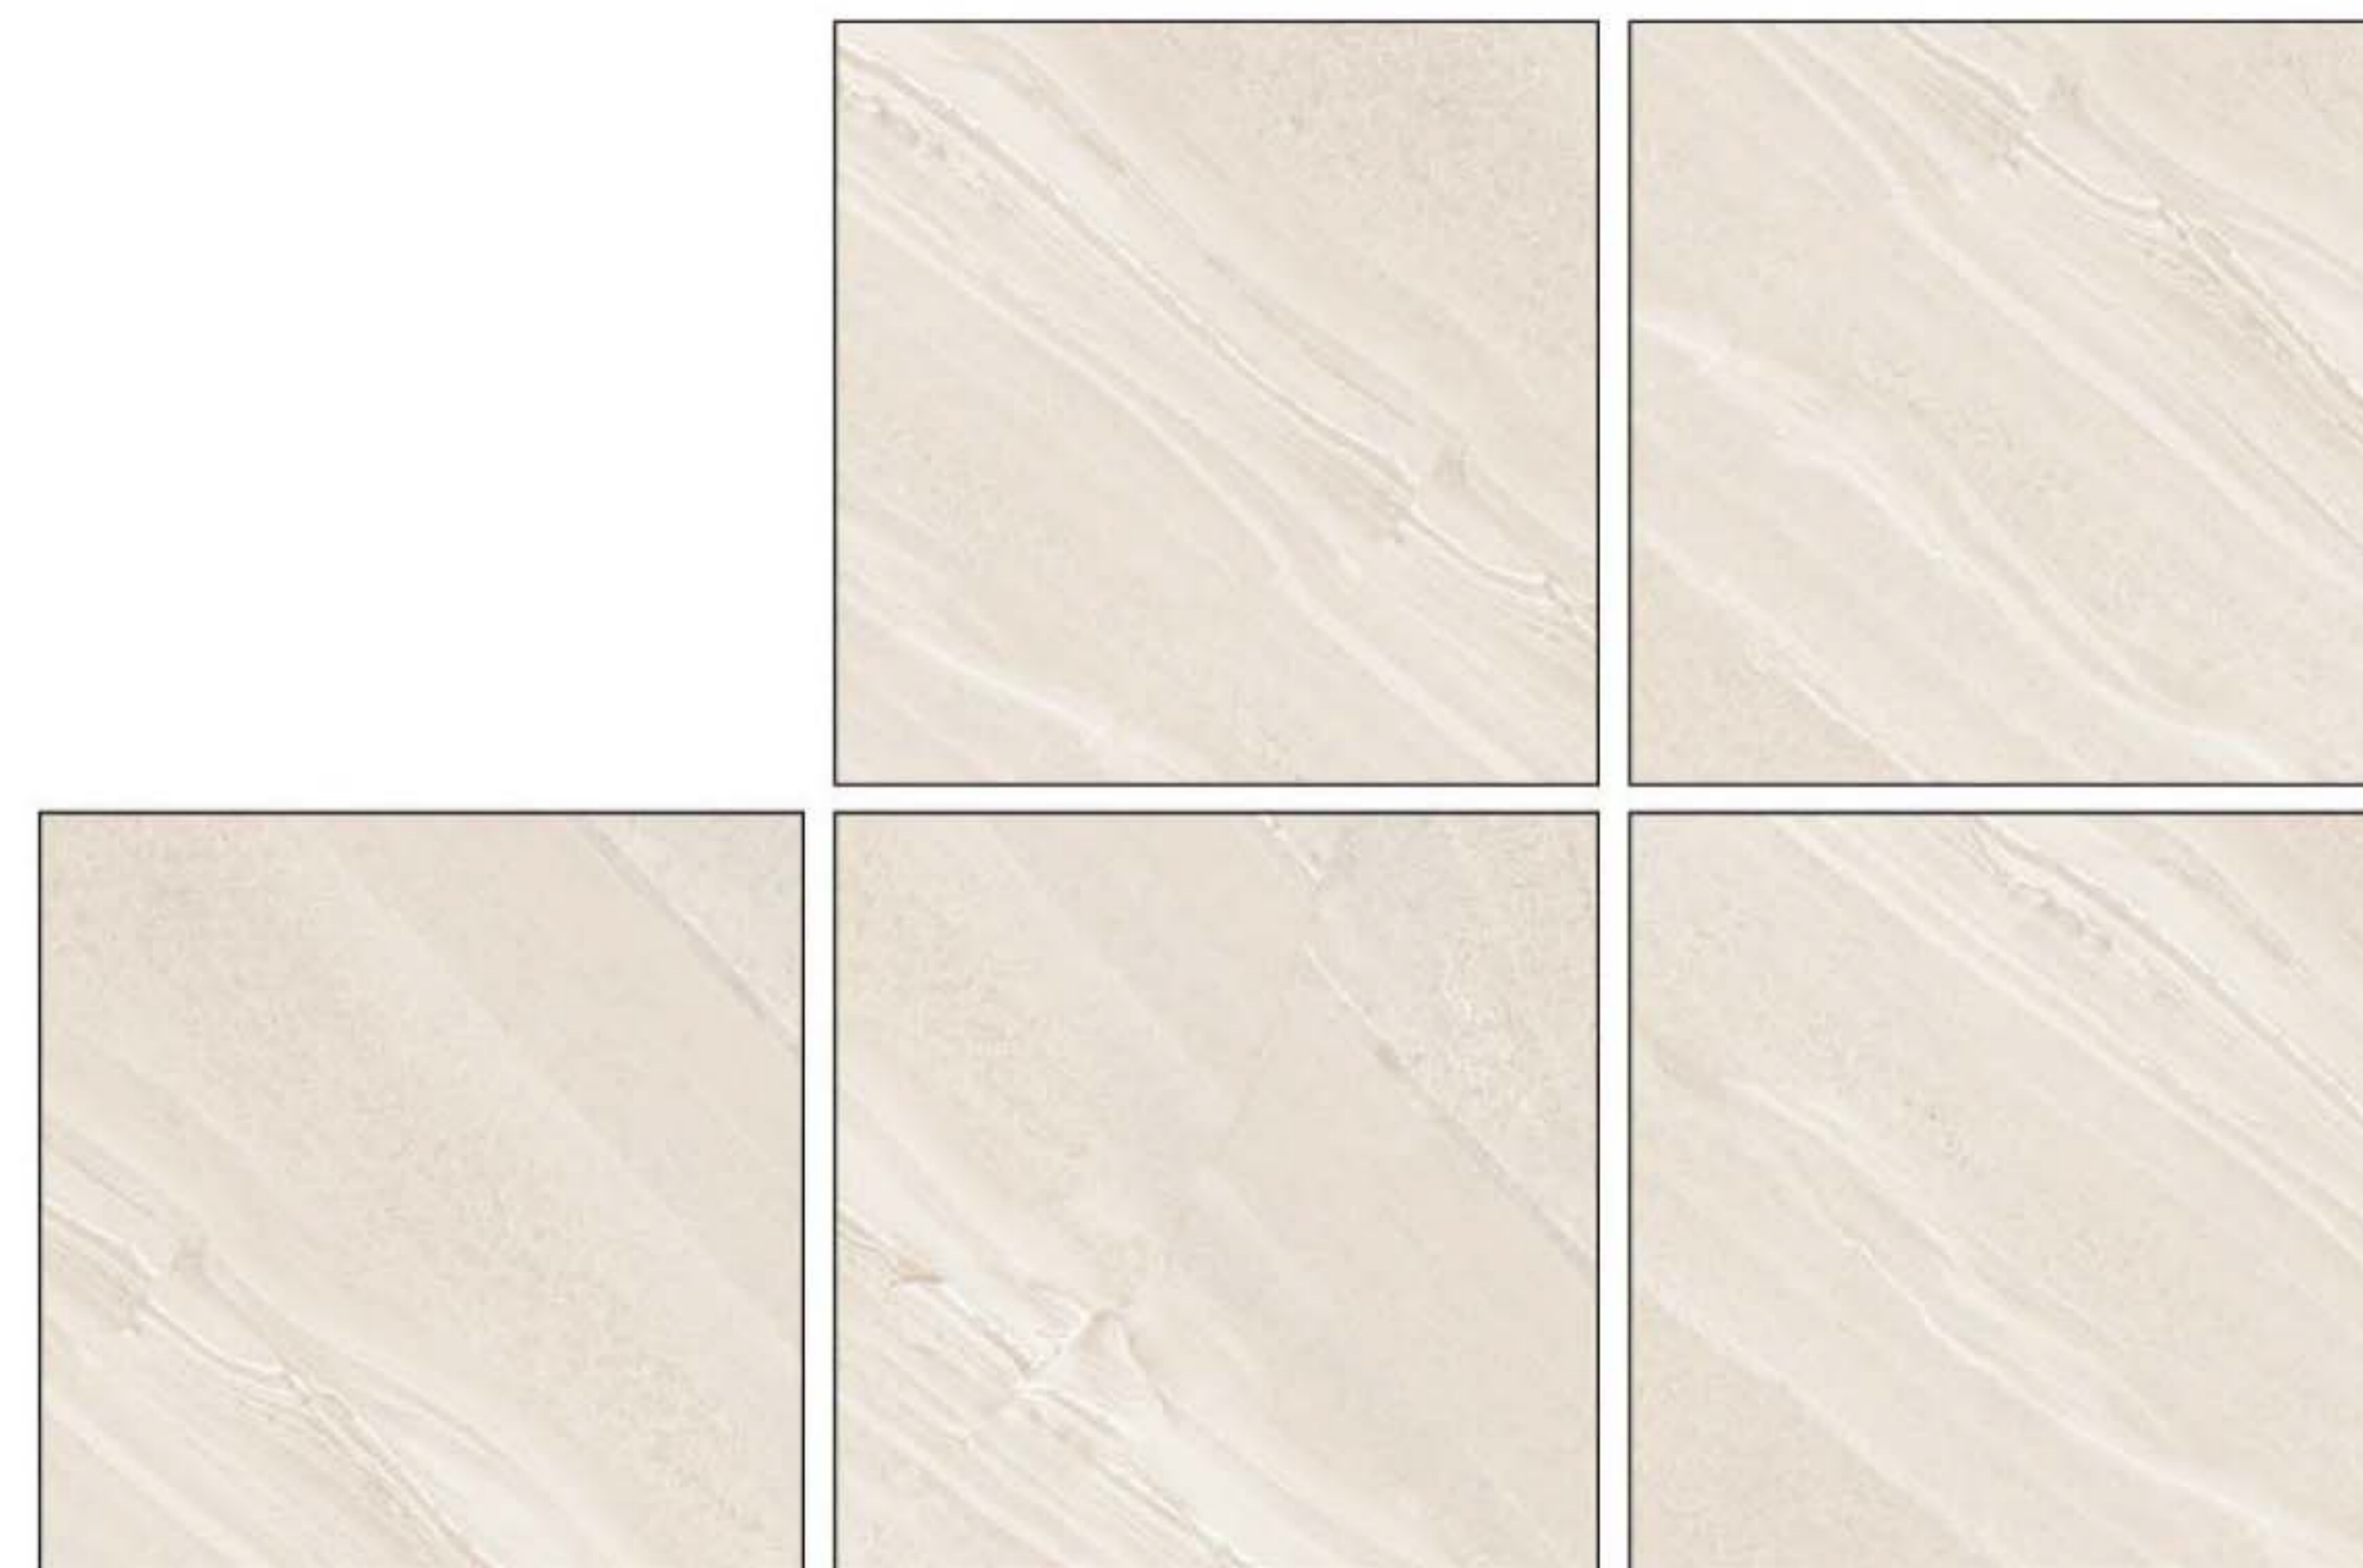

SENTILIA IVORY

GLAZED PORCELAIN TILES

POLISH FINISH

AVAILABLE FORMAT

Size : **05**
60x60
24"x24"