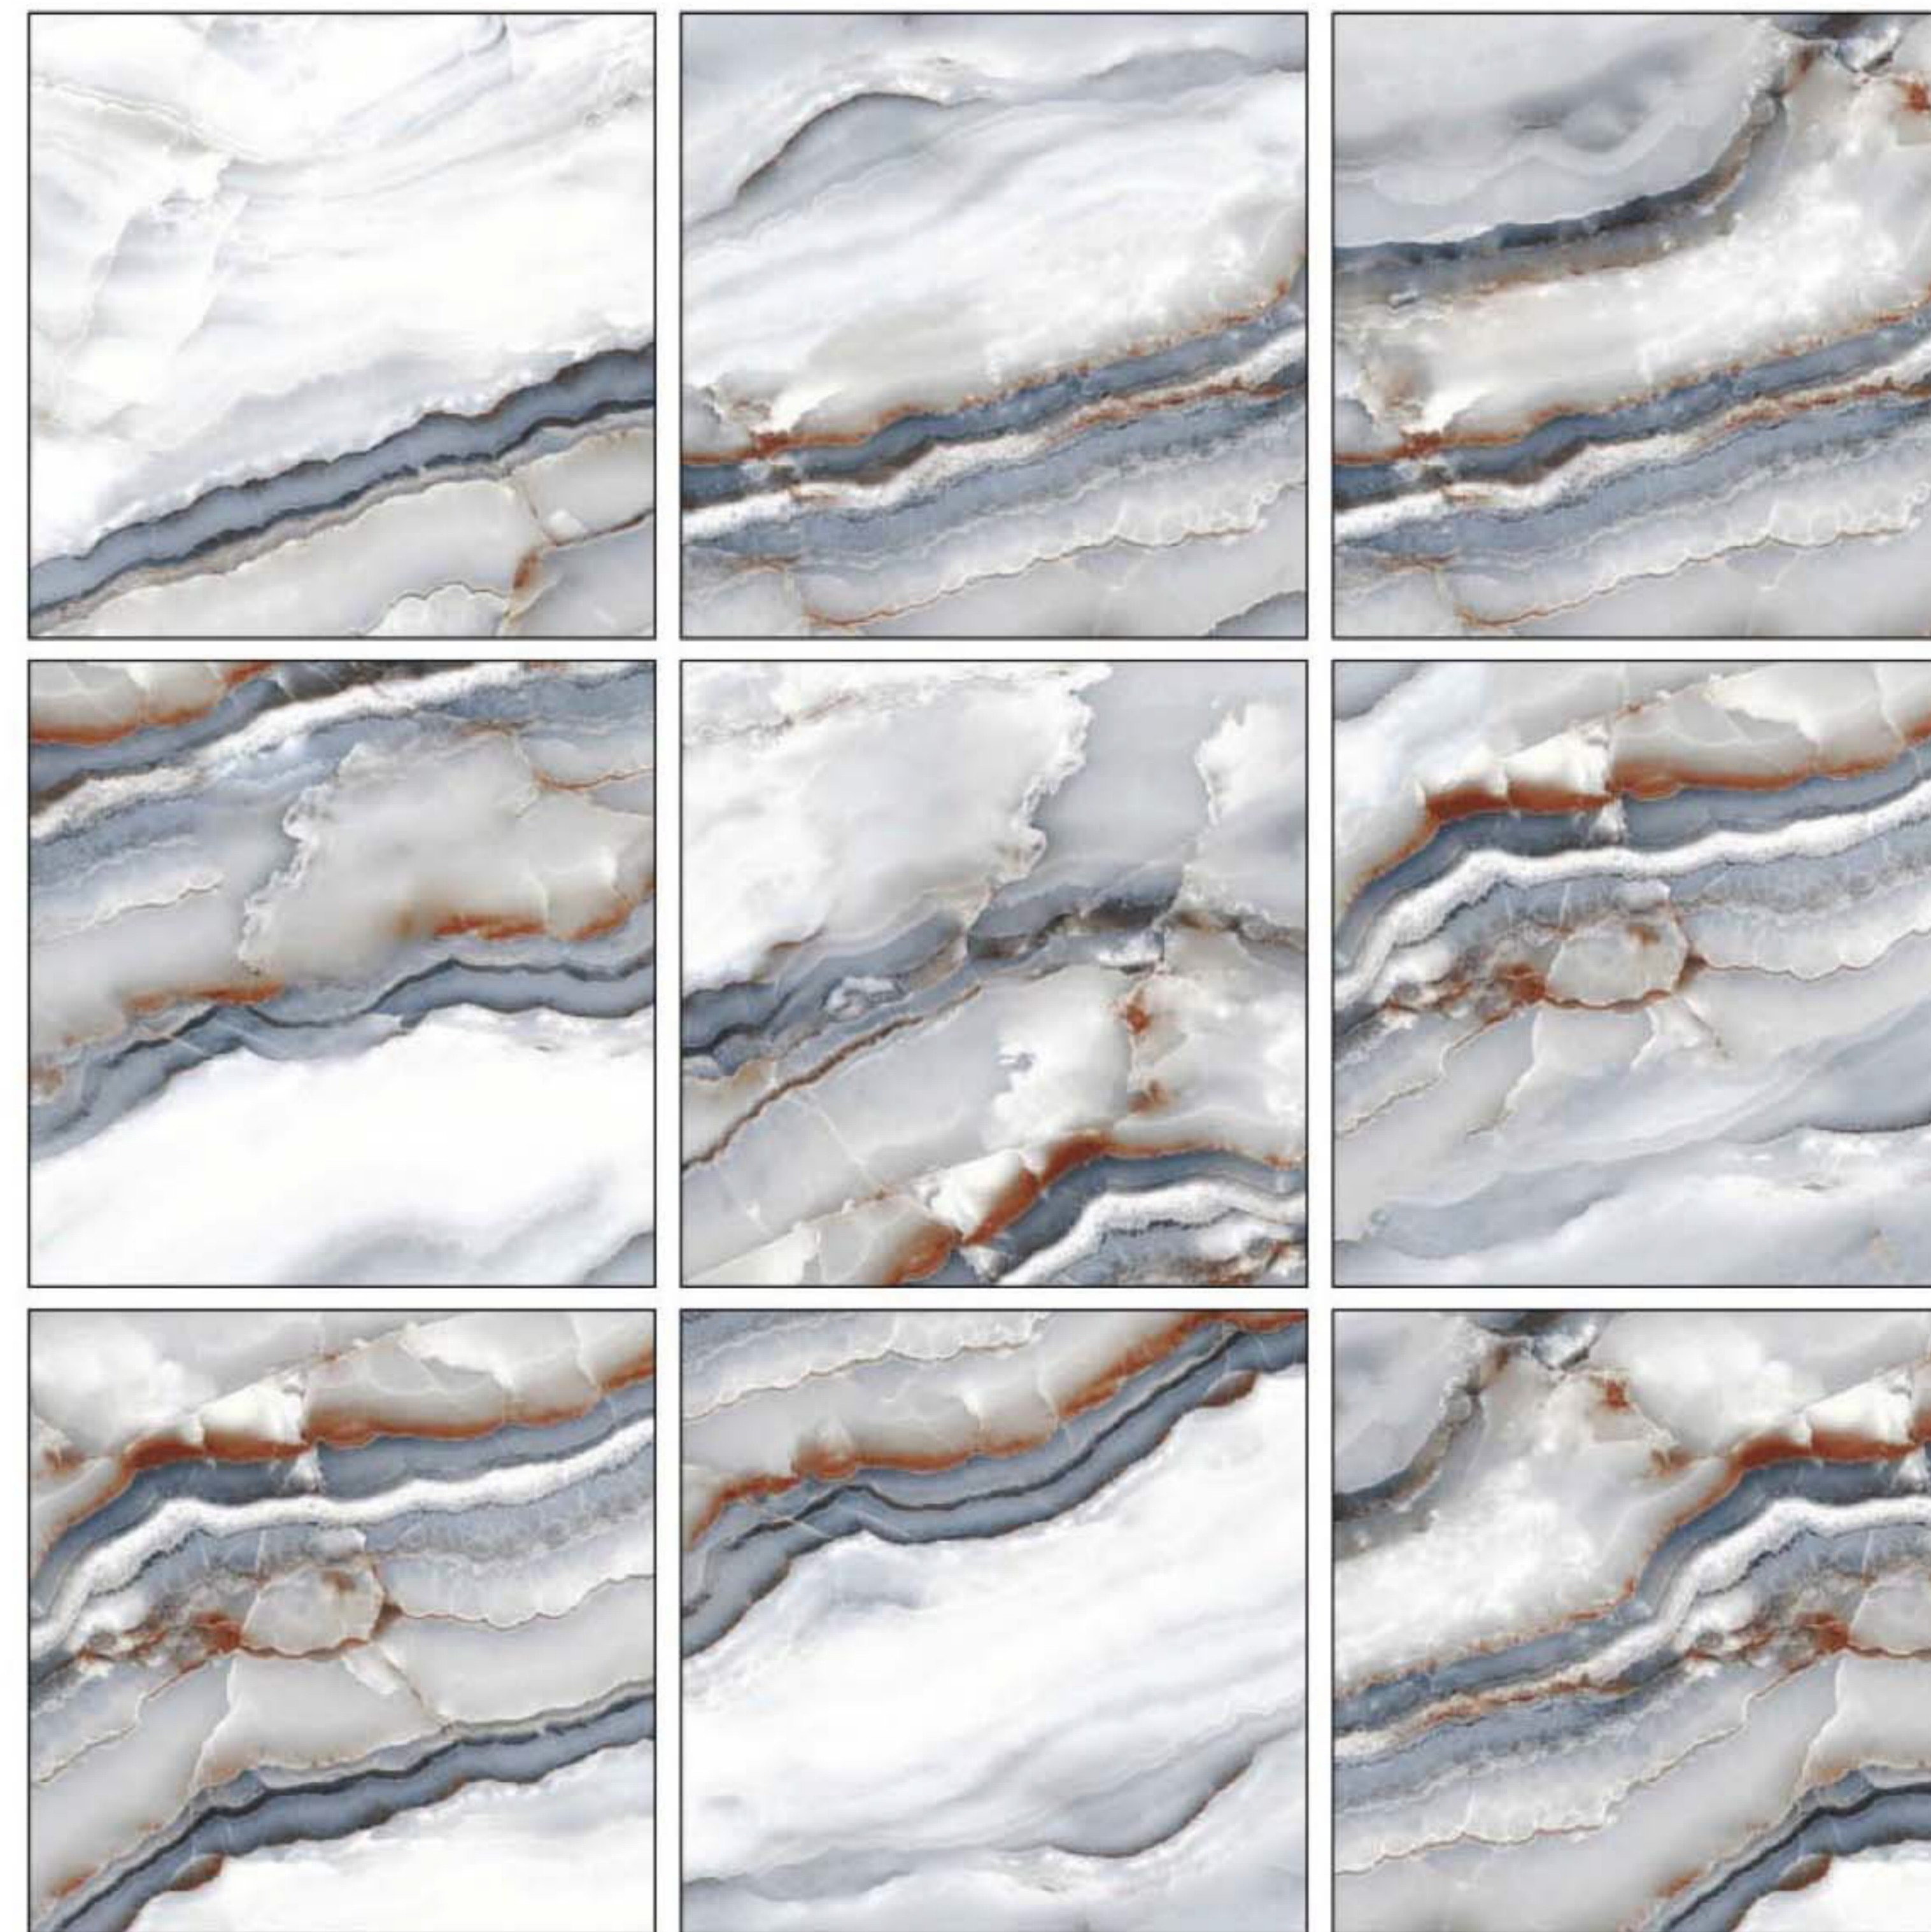

GLAZED PORCELAIN TILES

AVAILABLE FORMAT

POLISH FINISH

Size : **07**

60x60
24"x24"

MULTY ONYX

GLAZED PORCELAIN TILES

POLISH FINISH