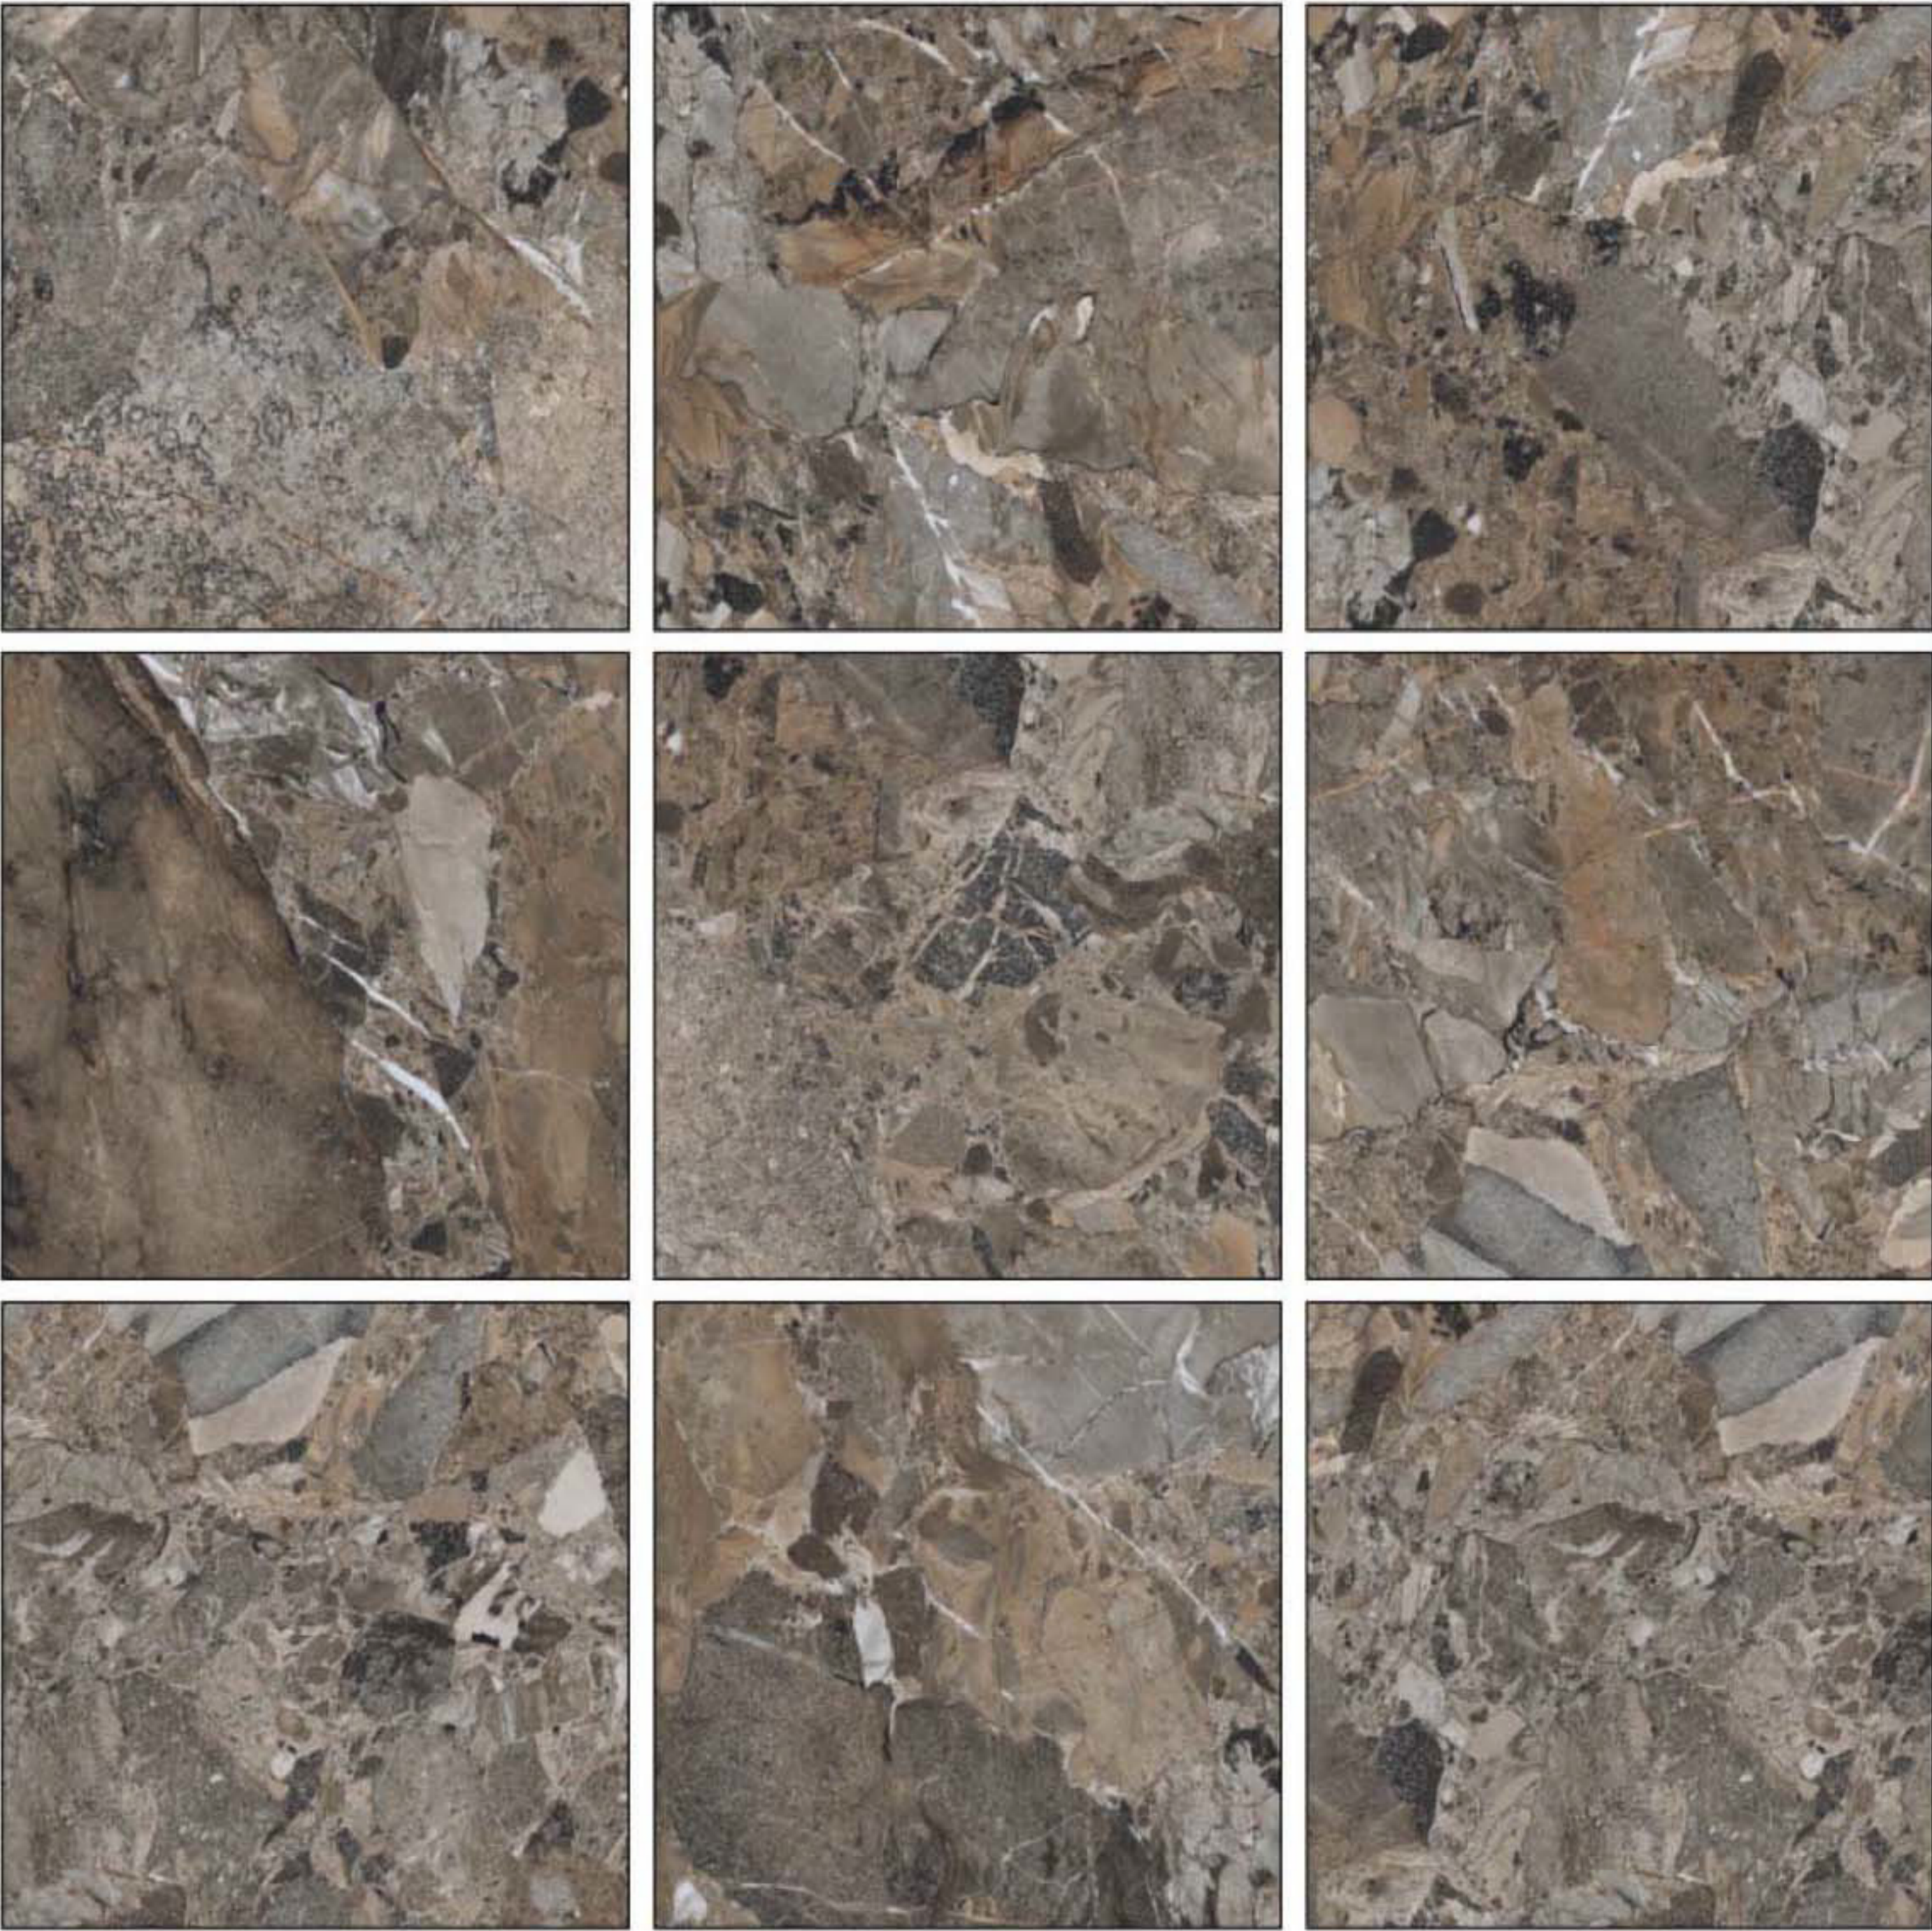

EXOTIC GREY

GLAZED PORCELAIN TILES

POLISH FINISH

AVAILABLE FORMAT

Size : **09**
60x60
24"x24"