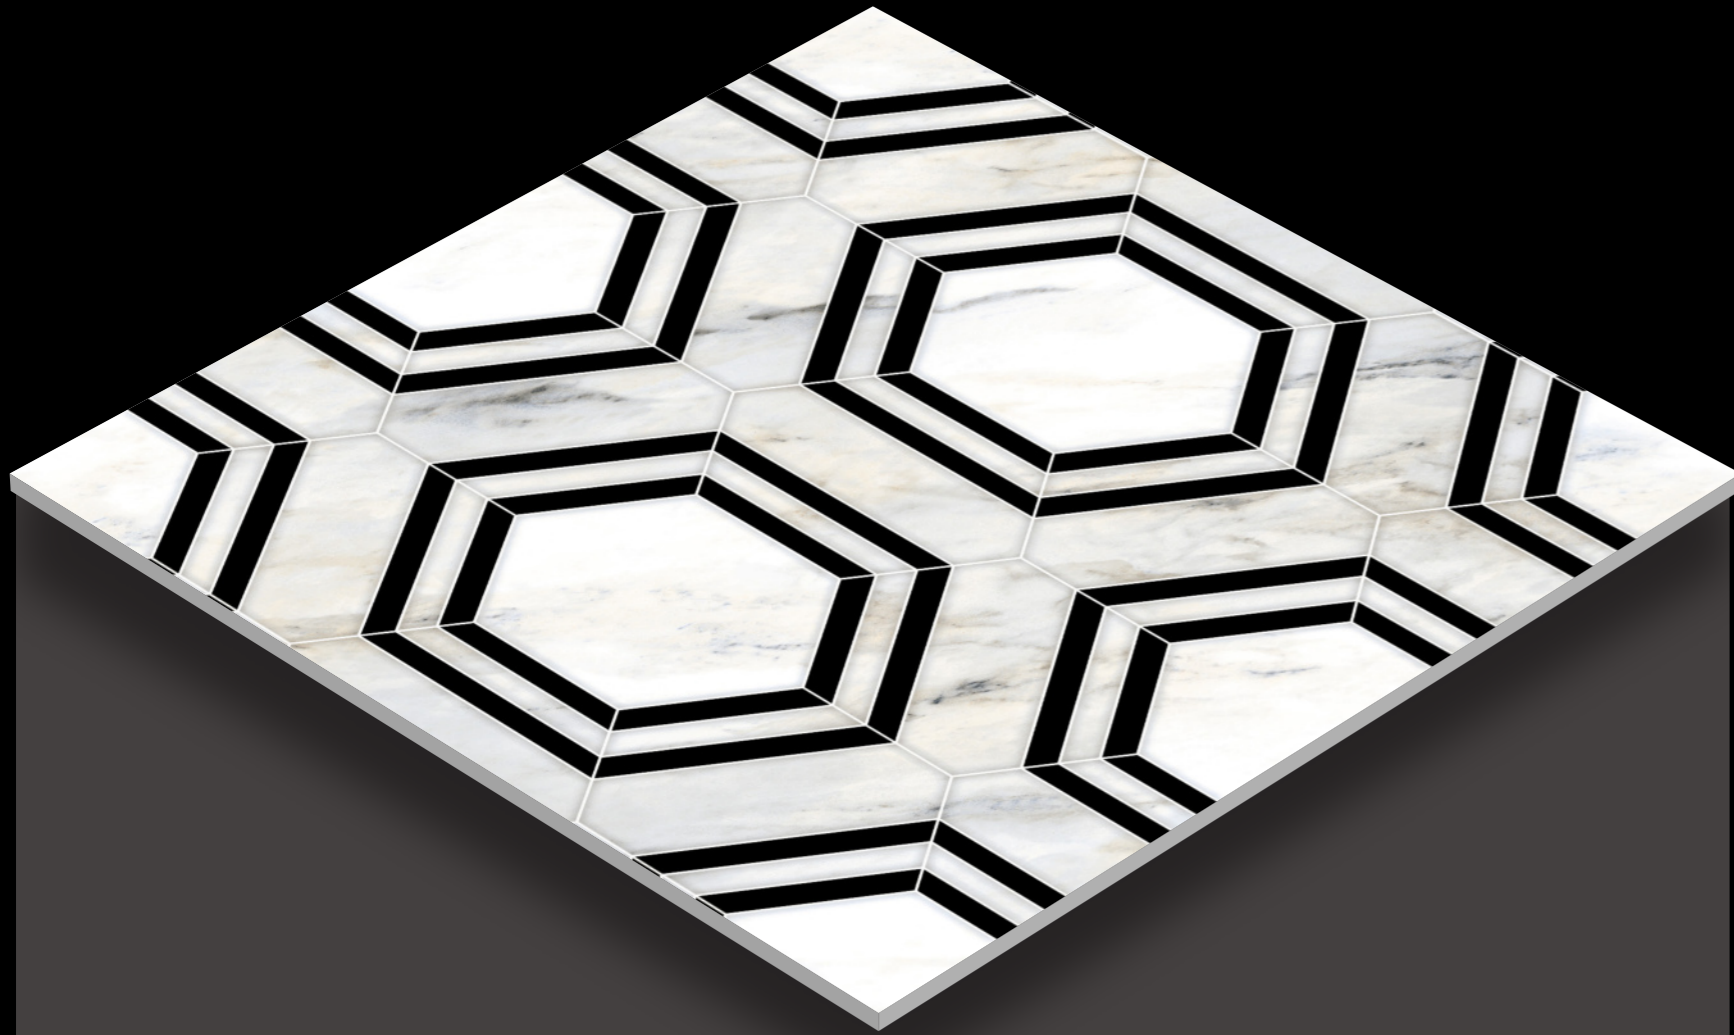

FINISH - MATT

600X  
600MM

**MATT**  
SERIES

Design  
**WHITE EMPIRE**

FINISH - MATT

**600X**  
**600MM**

**MATT**  
SERIES

Design