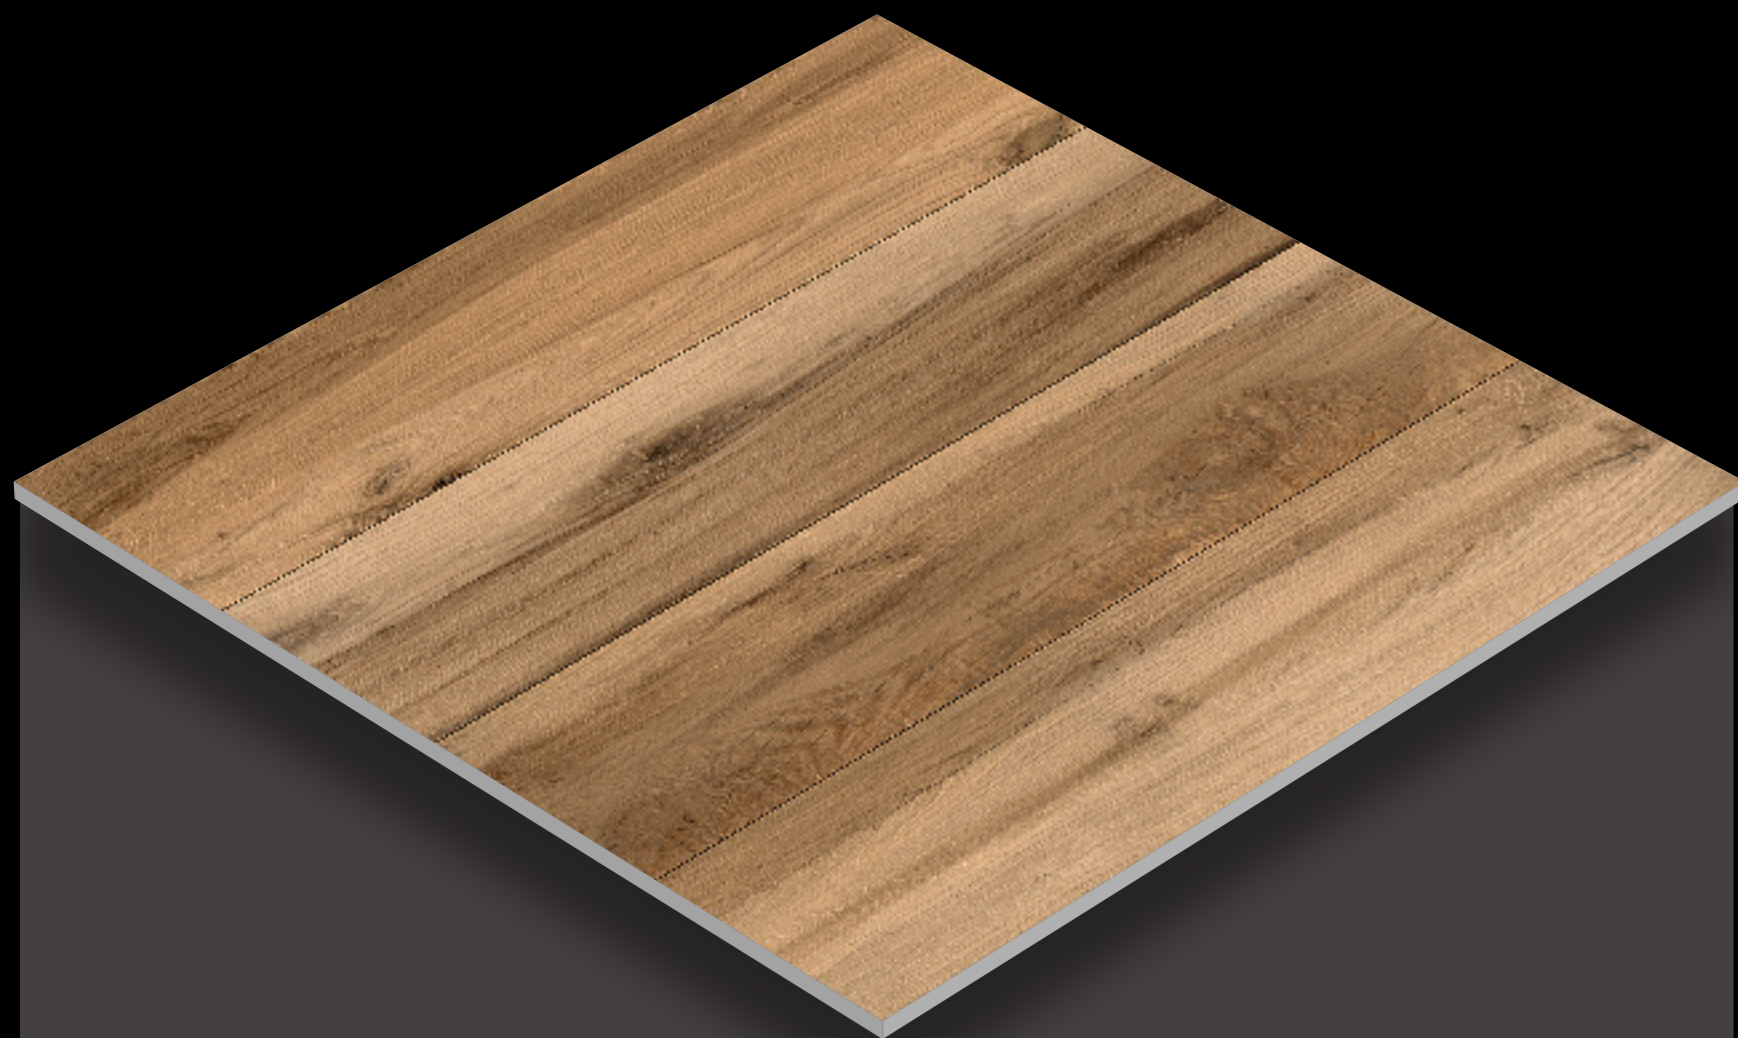

MATT
SERIES

Design

MARMO STREP

FINISH - MATT

600X
600MM