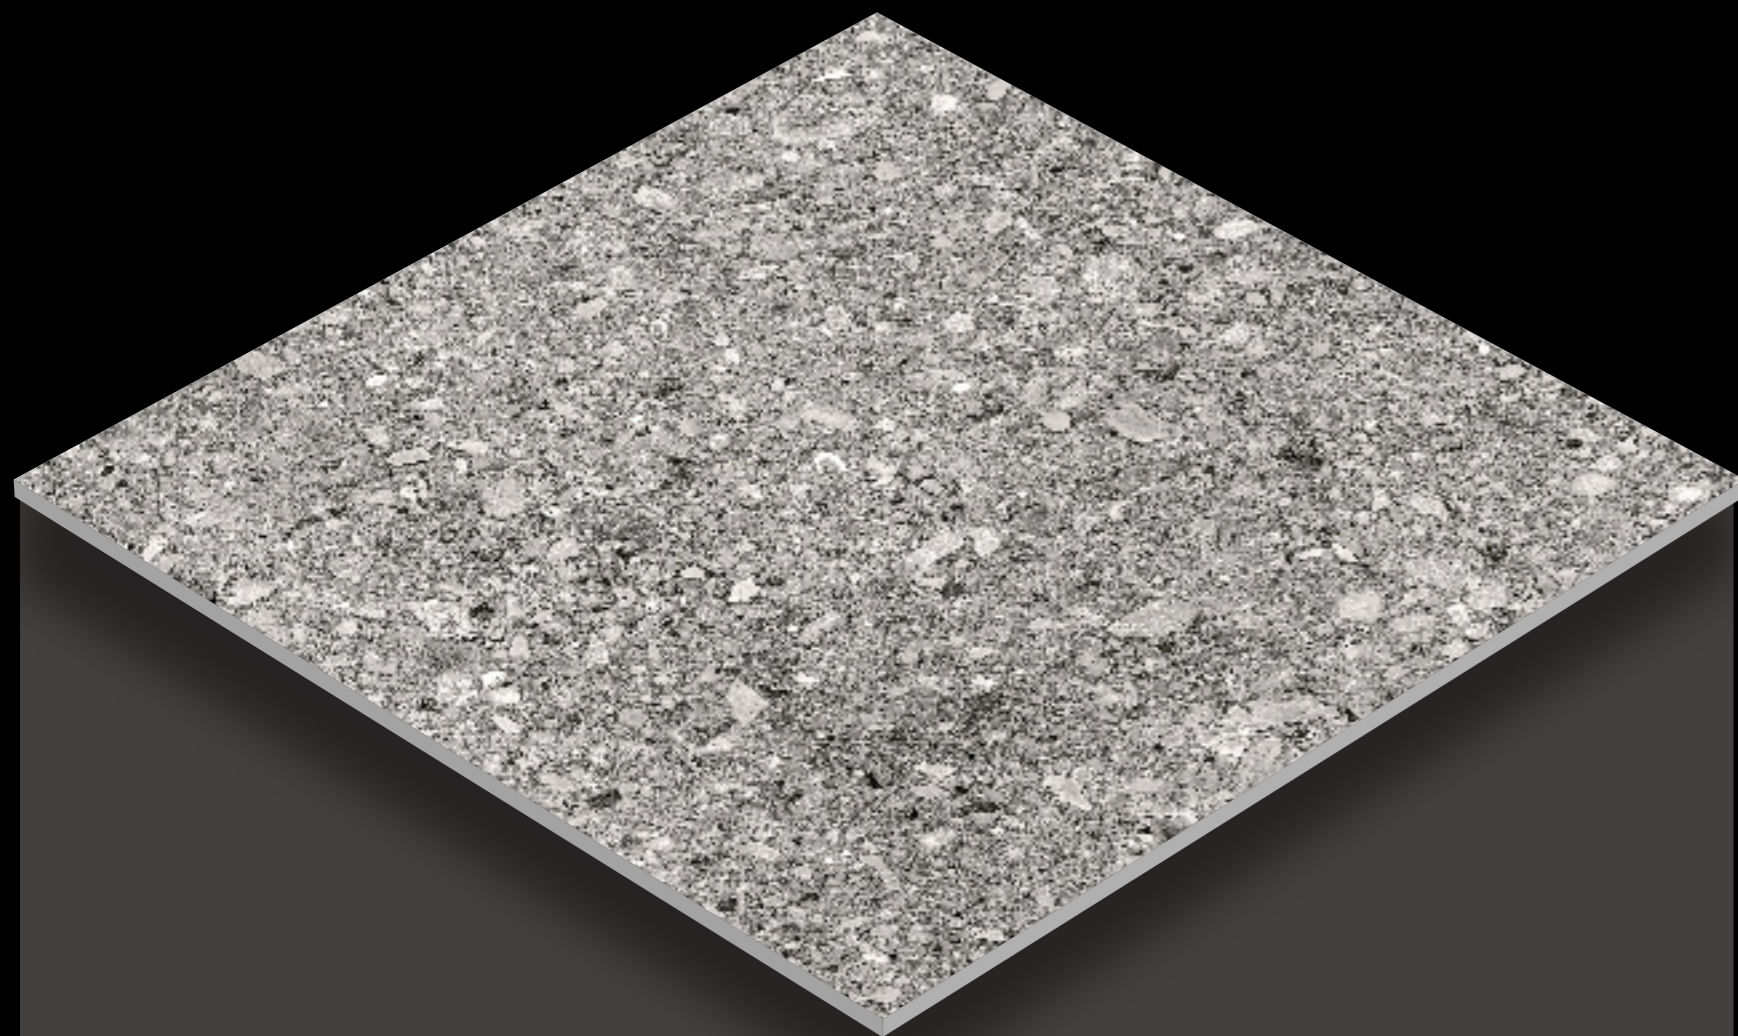

MATT
SERIES

Design

MURATO GREY

FINISH - MATT

600X
600MM