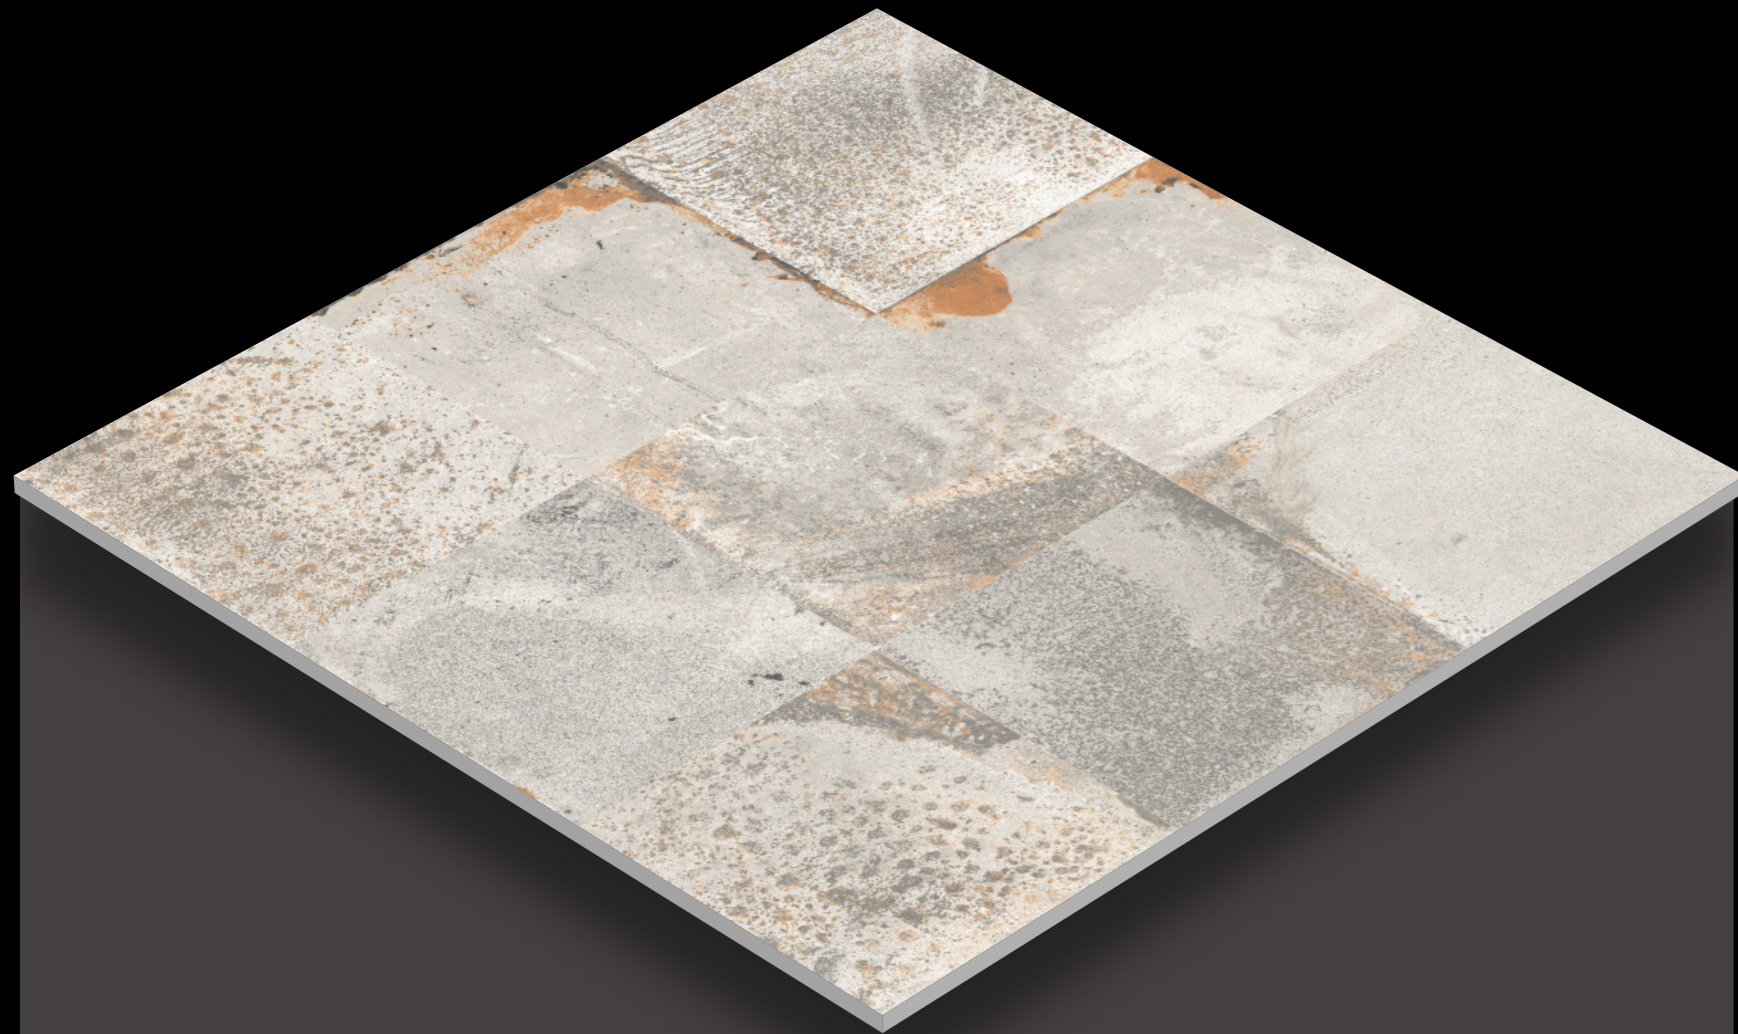

MATT
SERIES

Design

FUMA LIGHT

FINISH - MATT

**600X
600MM**