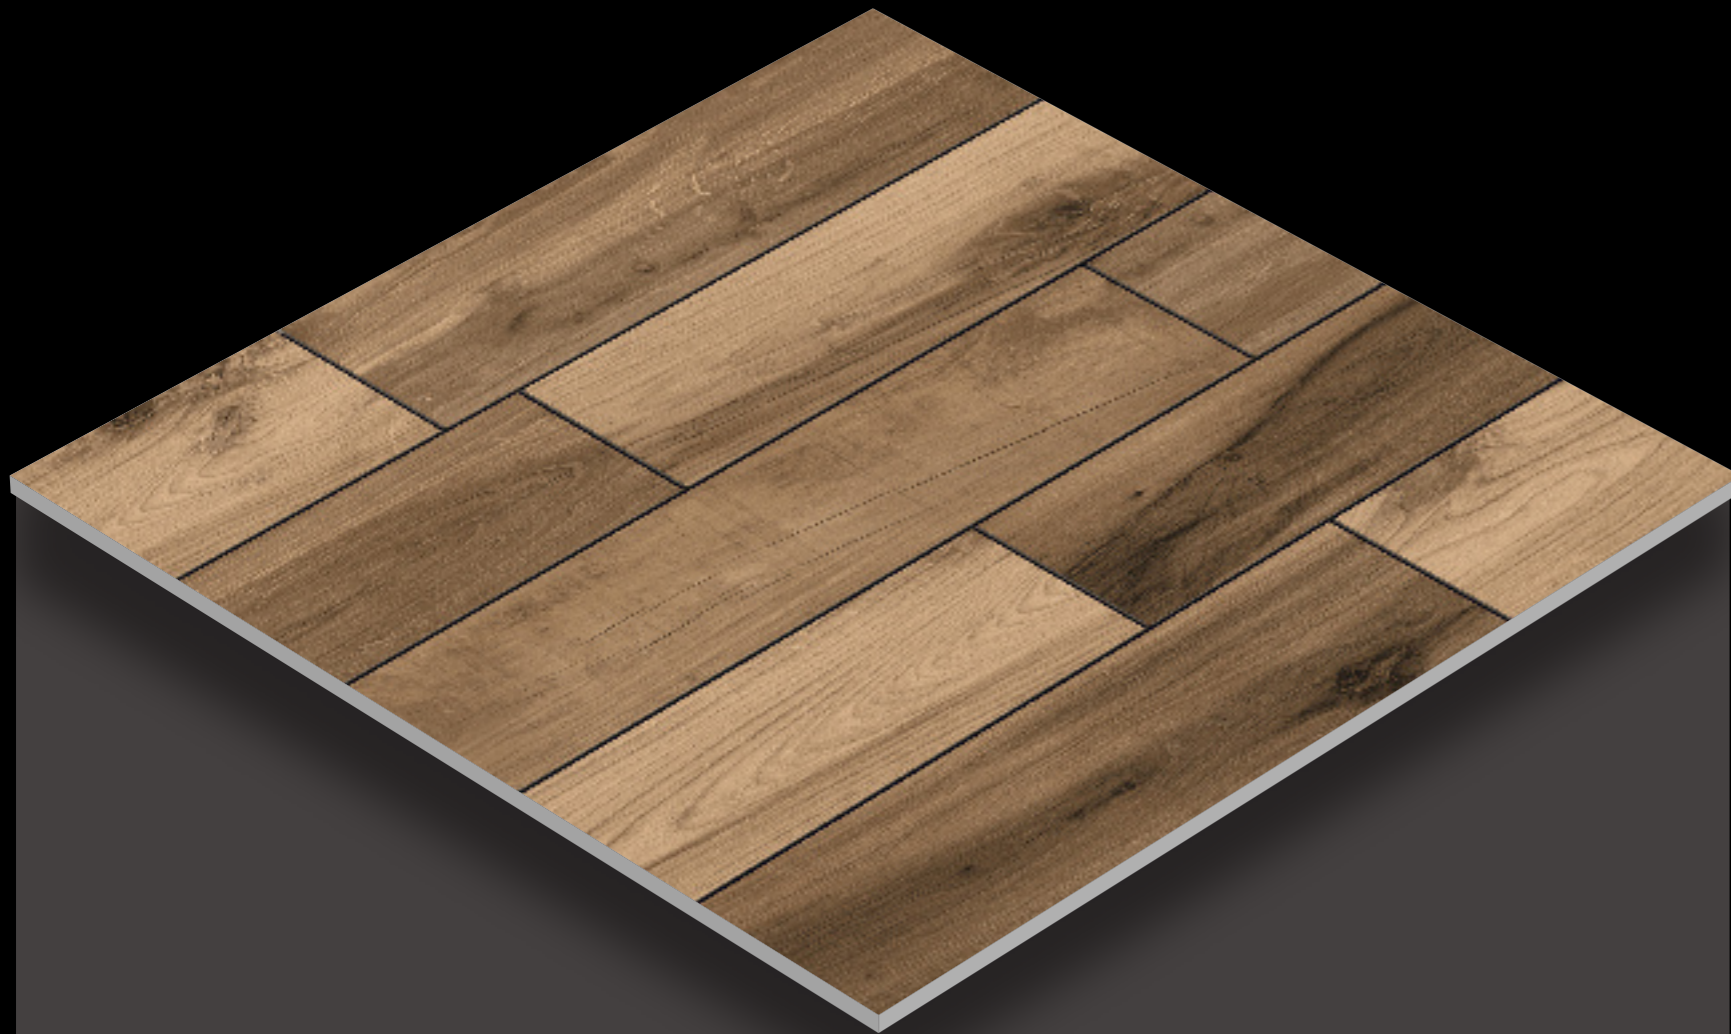

# MATT

SERIES

Design

LYCAS NEOR

FINISH - MATT

600X  
600MM

**MATT**  
SERIES

Design