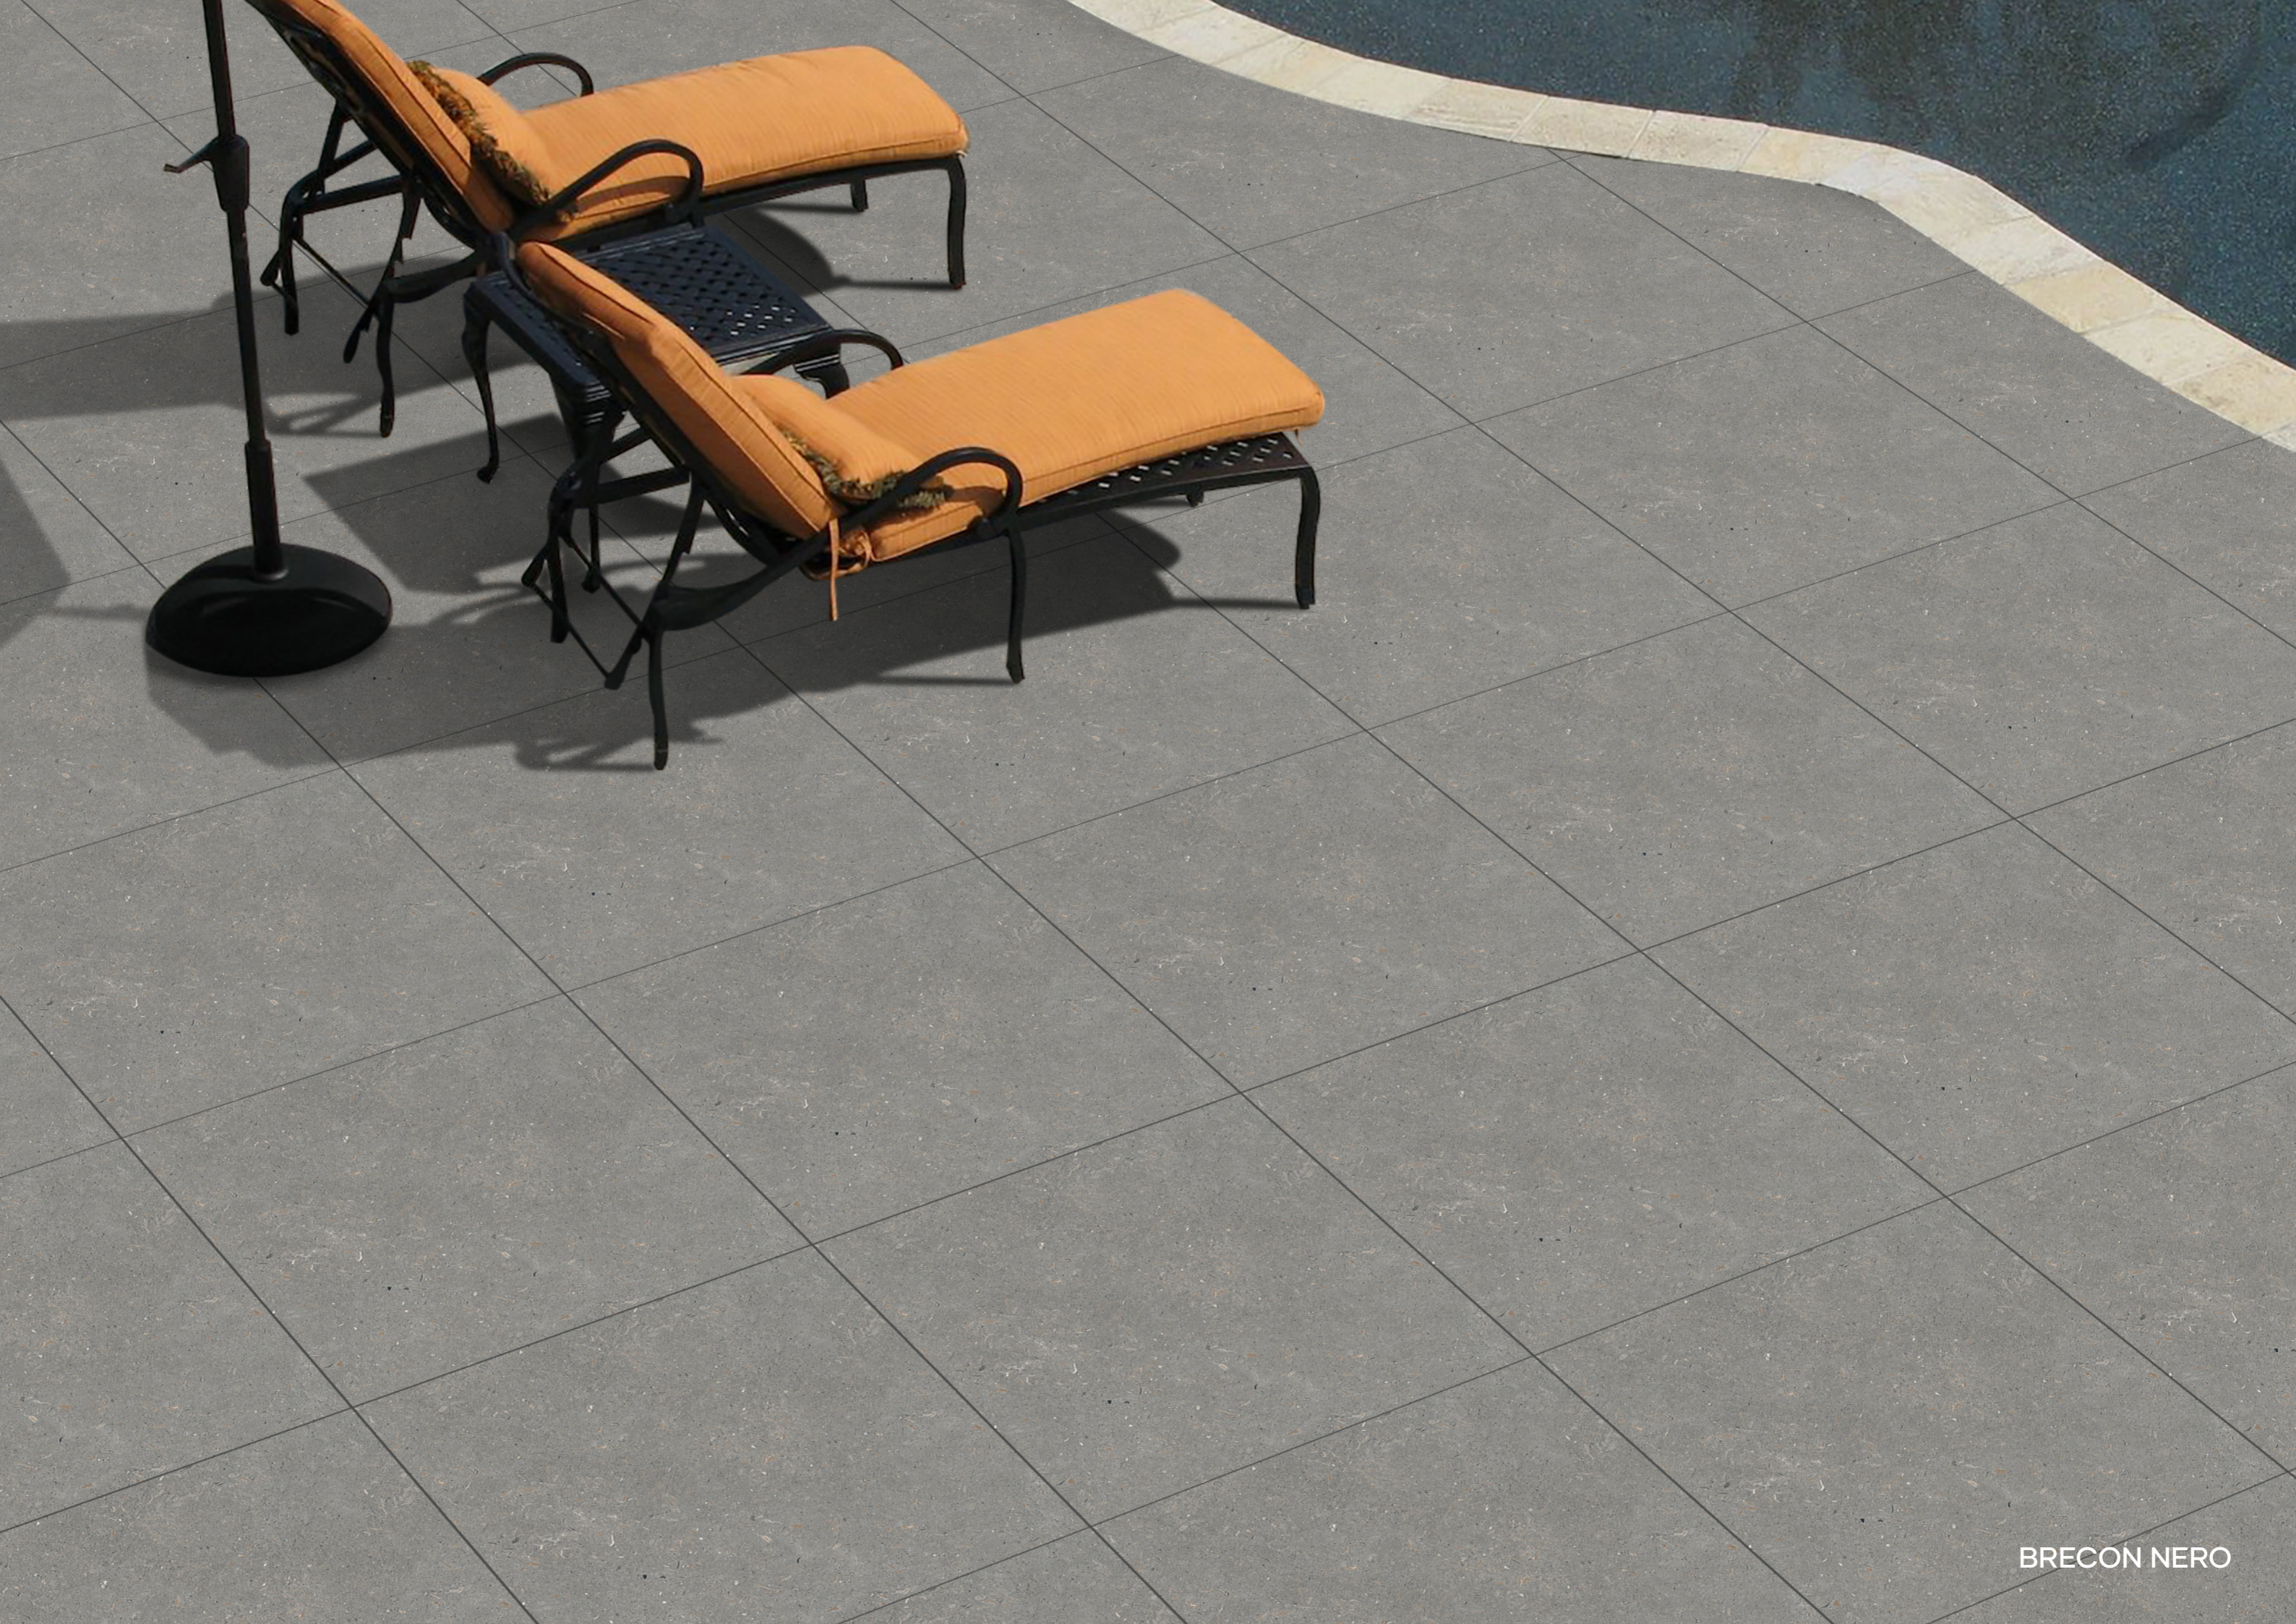

**MATT**  
SERIES

Design  
**BHUMIN CREMA**

FINISH - MATT

**600X**  
**600MM**

**MATT**  
SERIES

Design  
**BHUMIN GREY**

FINISH - MATT

**600X**  
**600MM**