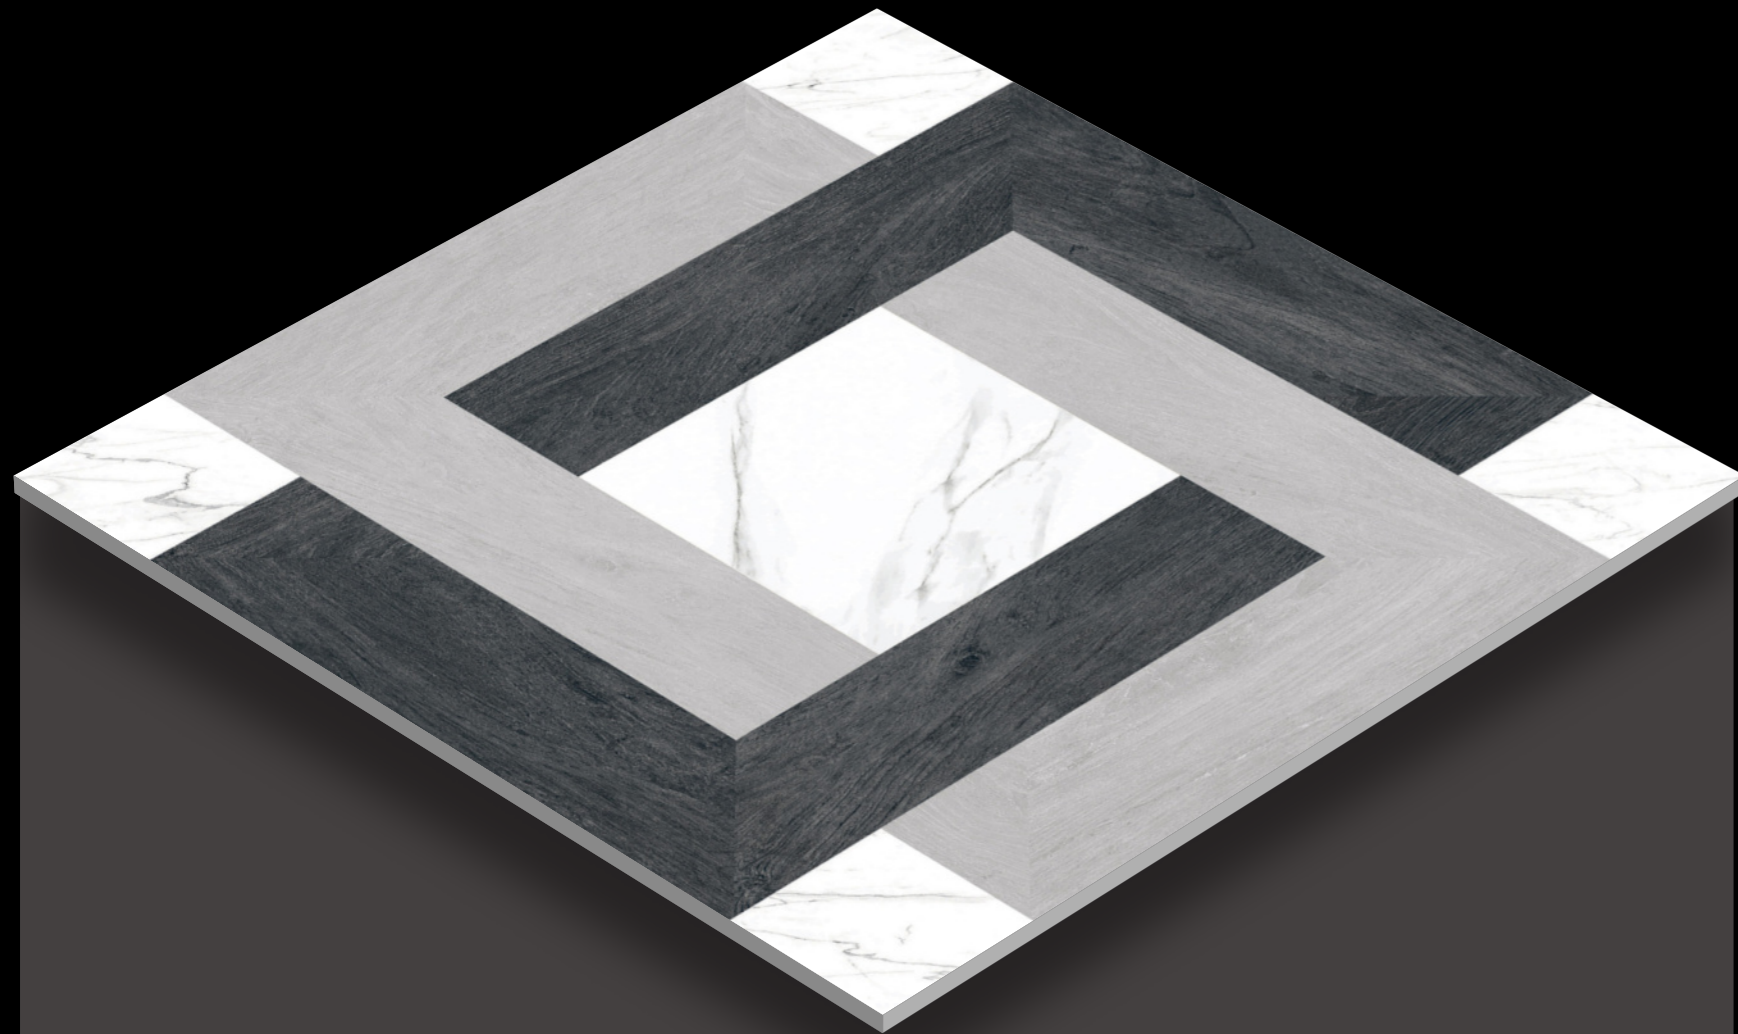

MATT
SERIES

Design
BRUNO BLACK

FINISH - MATT

600X
600MM