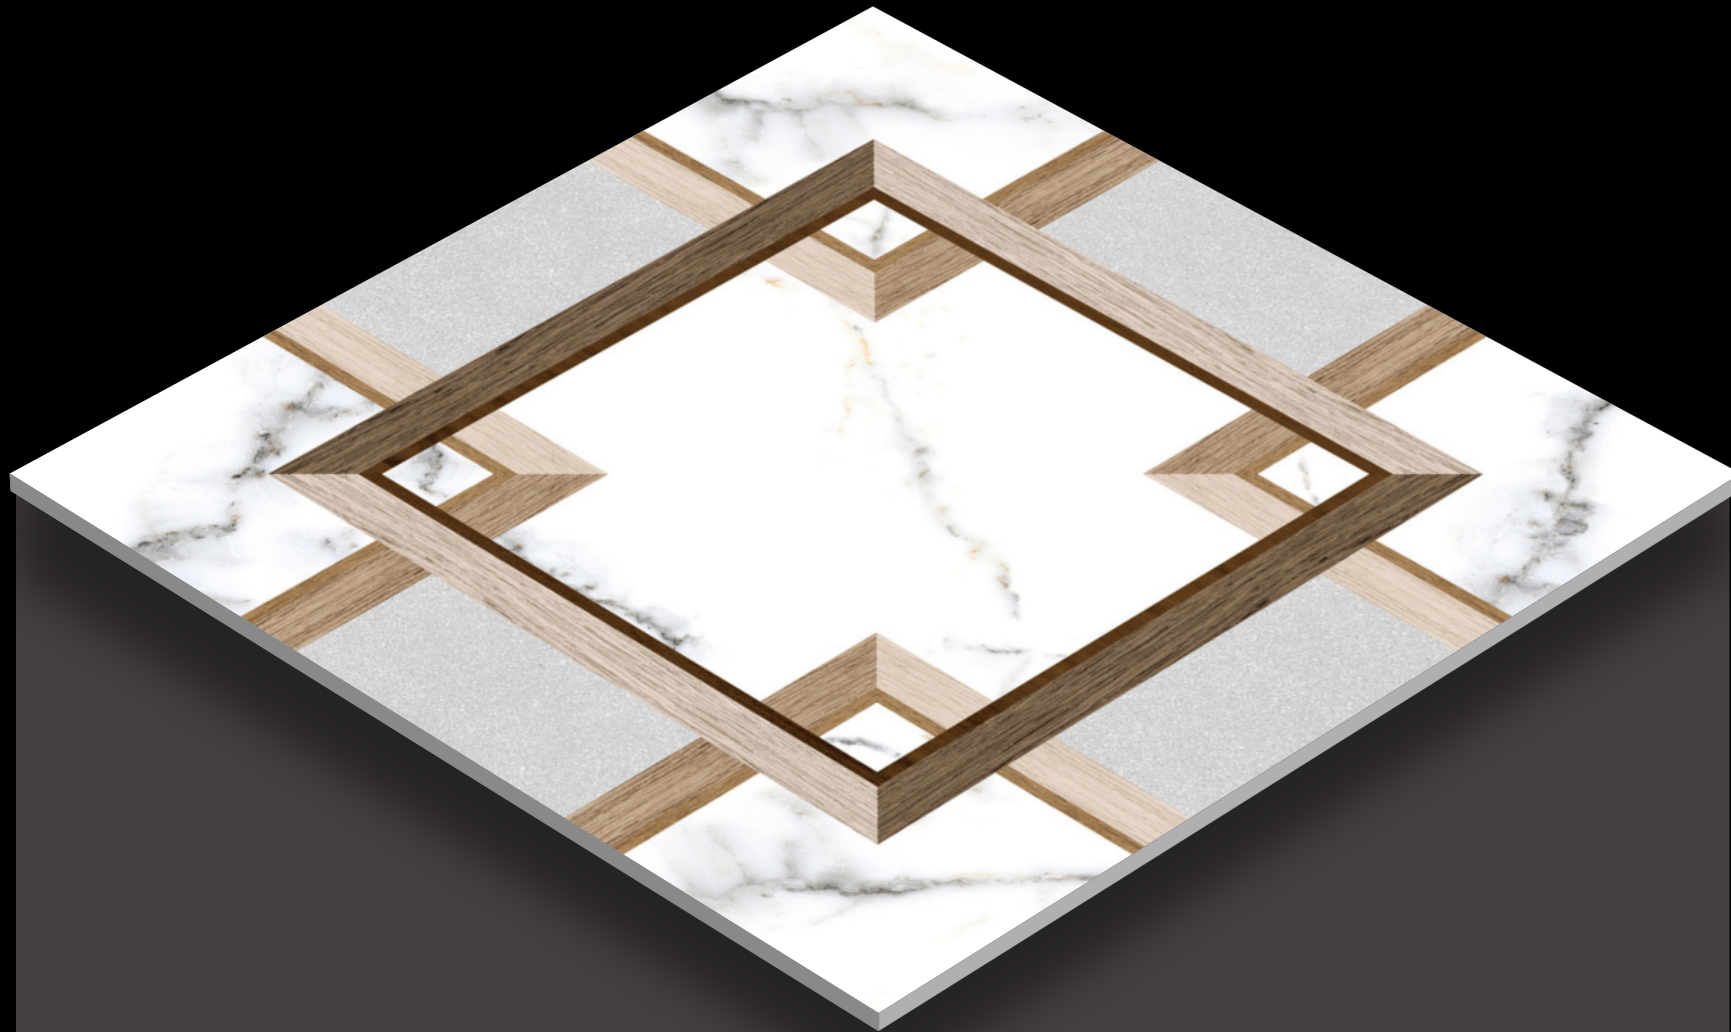

MATT
SERIES

Design
CAREMAL WHITE

FINISH - MATT

600X
600MM