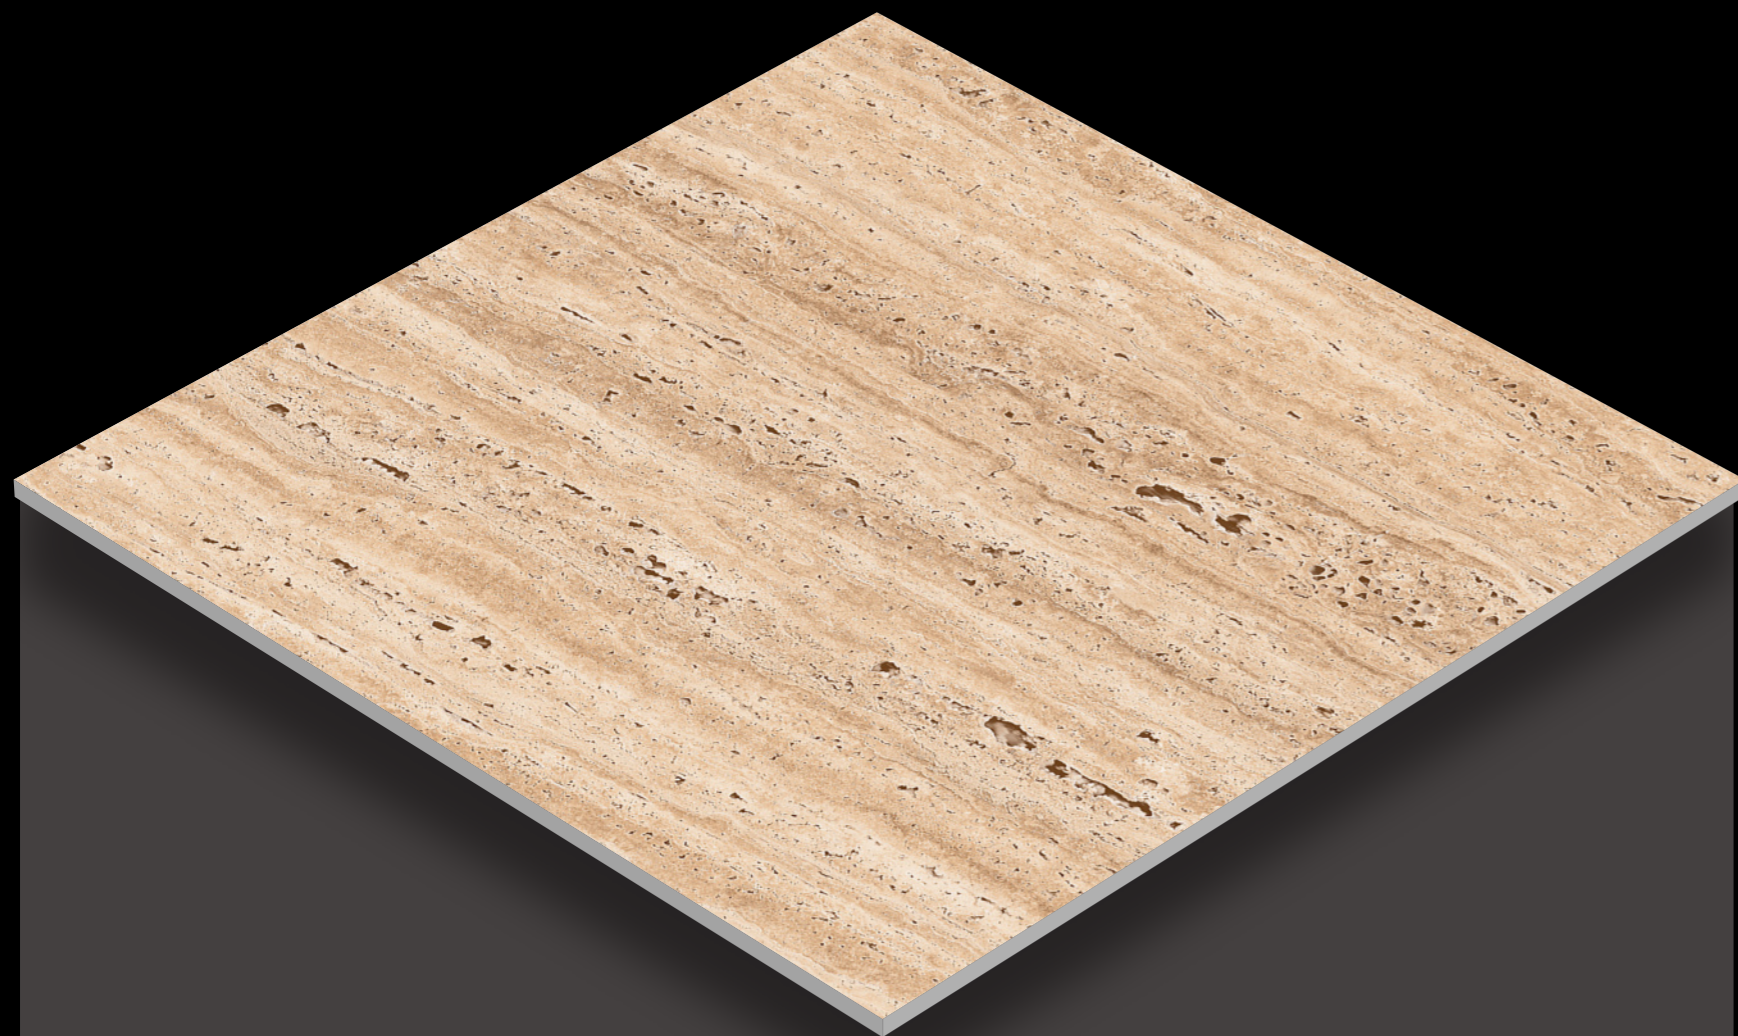

**MATT**  
SERIES

Design

TORNED SNOW

FINISH - MATT

600X  
600MM

**MATT**  
SERIES

Design

TRAVENTINE CREMA