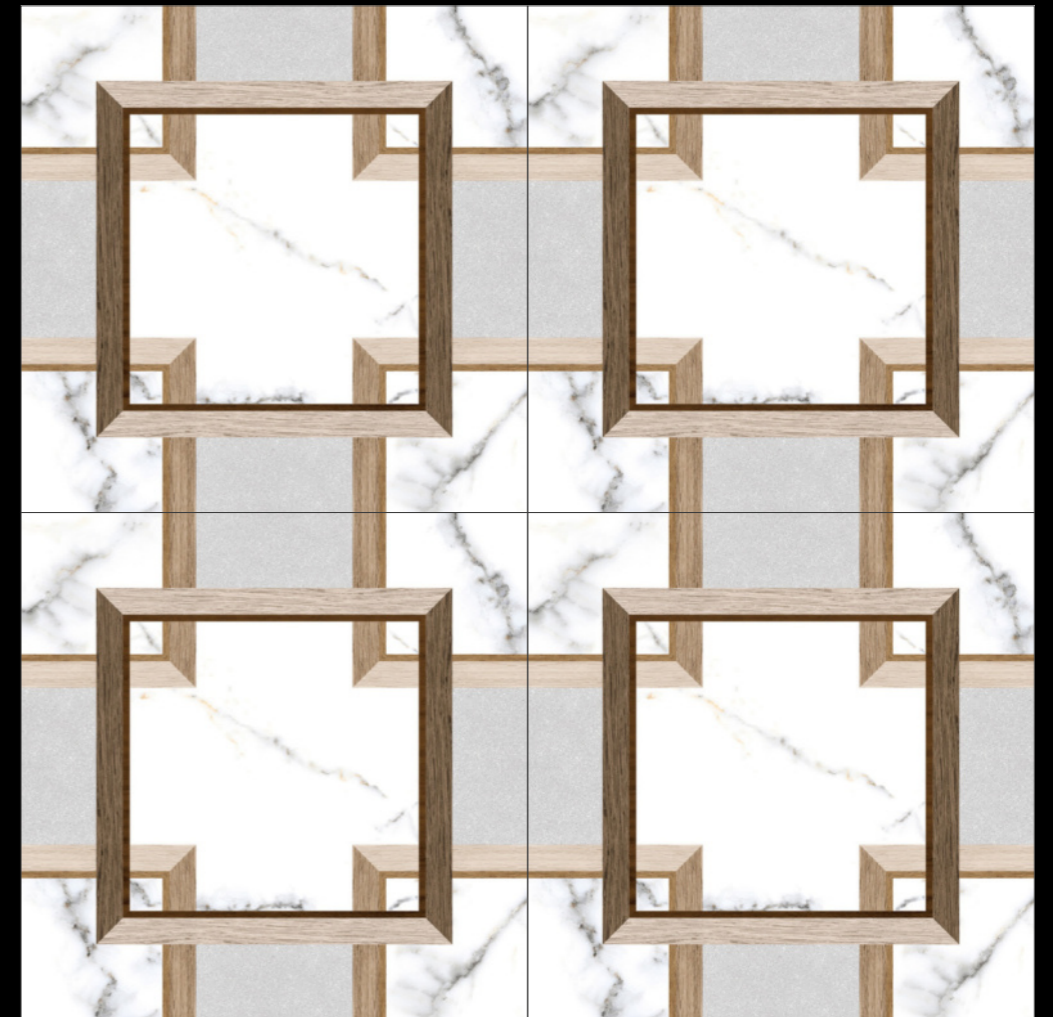

MATT
SERIES

Design
CAREMAL WHITE

FINISH - MATT

600X
600MM