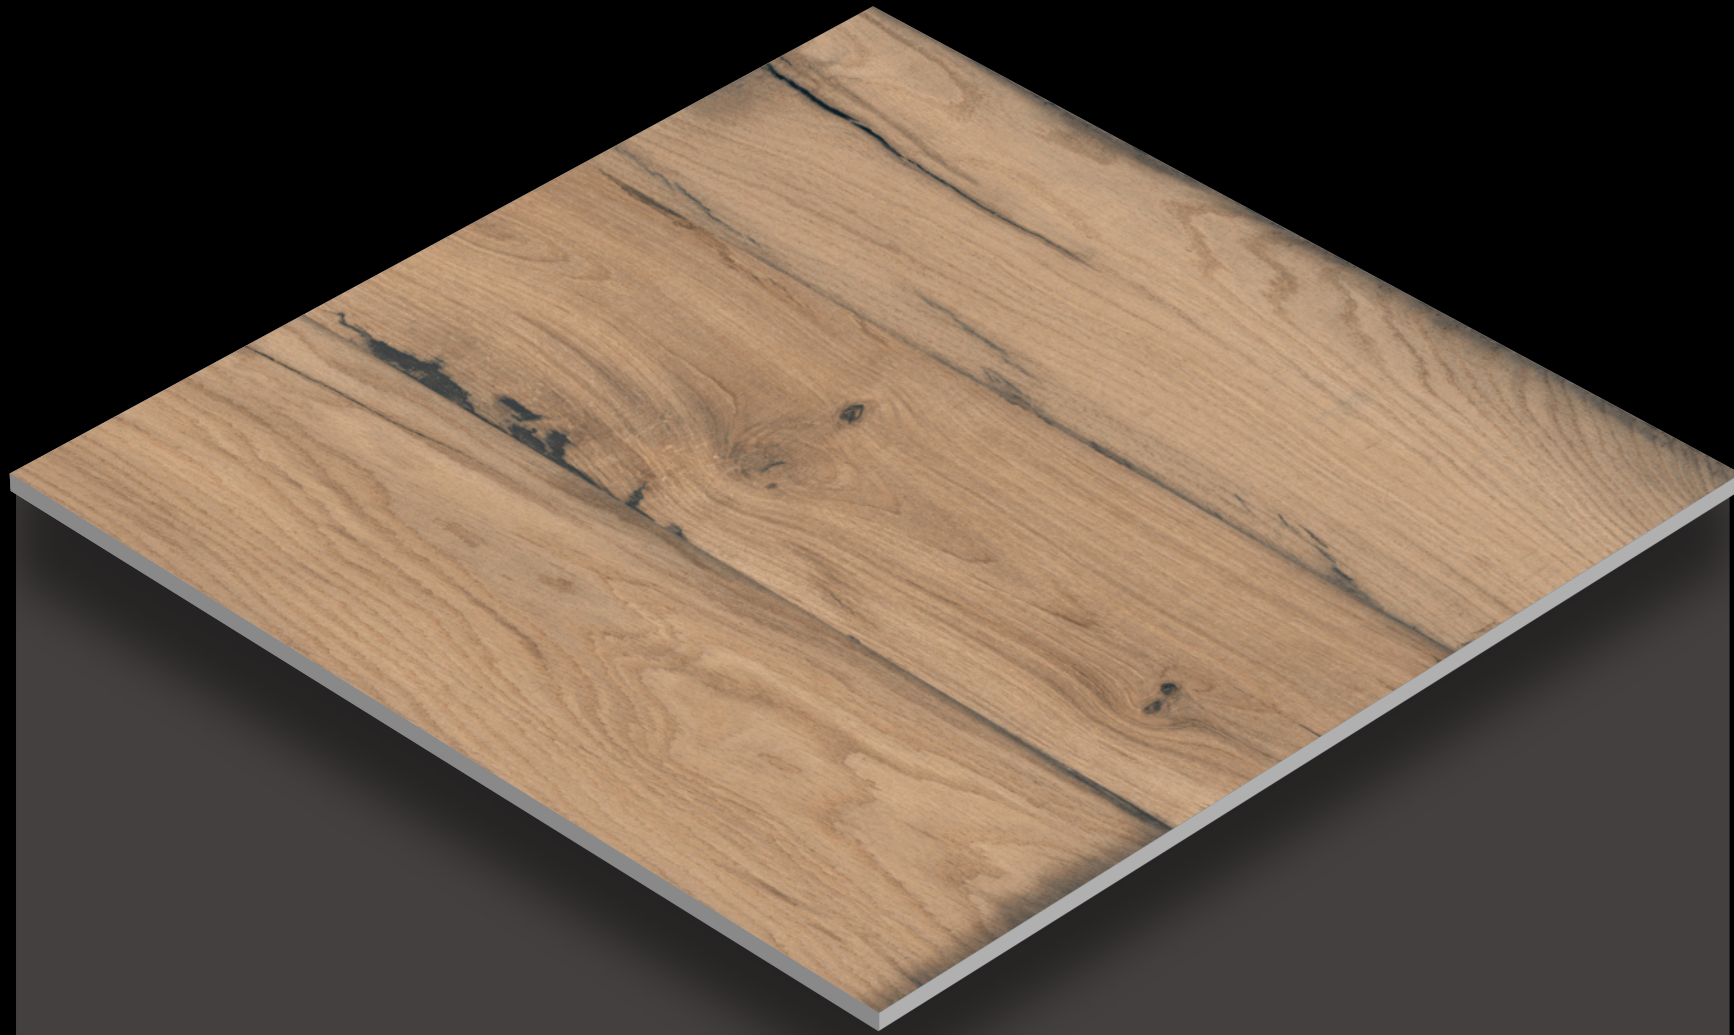

**MATT**  
SERIES

Design  
**ALESSO GREY**

FINISH - MATT

**600X**  
**600MM**

**MATT**  
SERIES

Design

**ALKORA BROWN**

FINISH - MATT