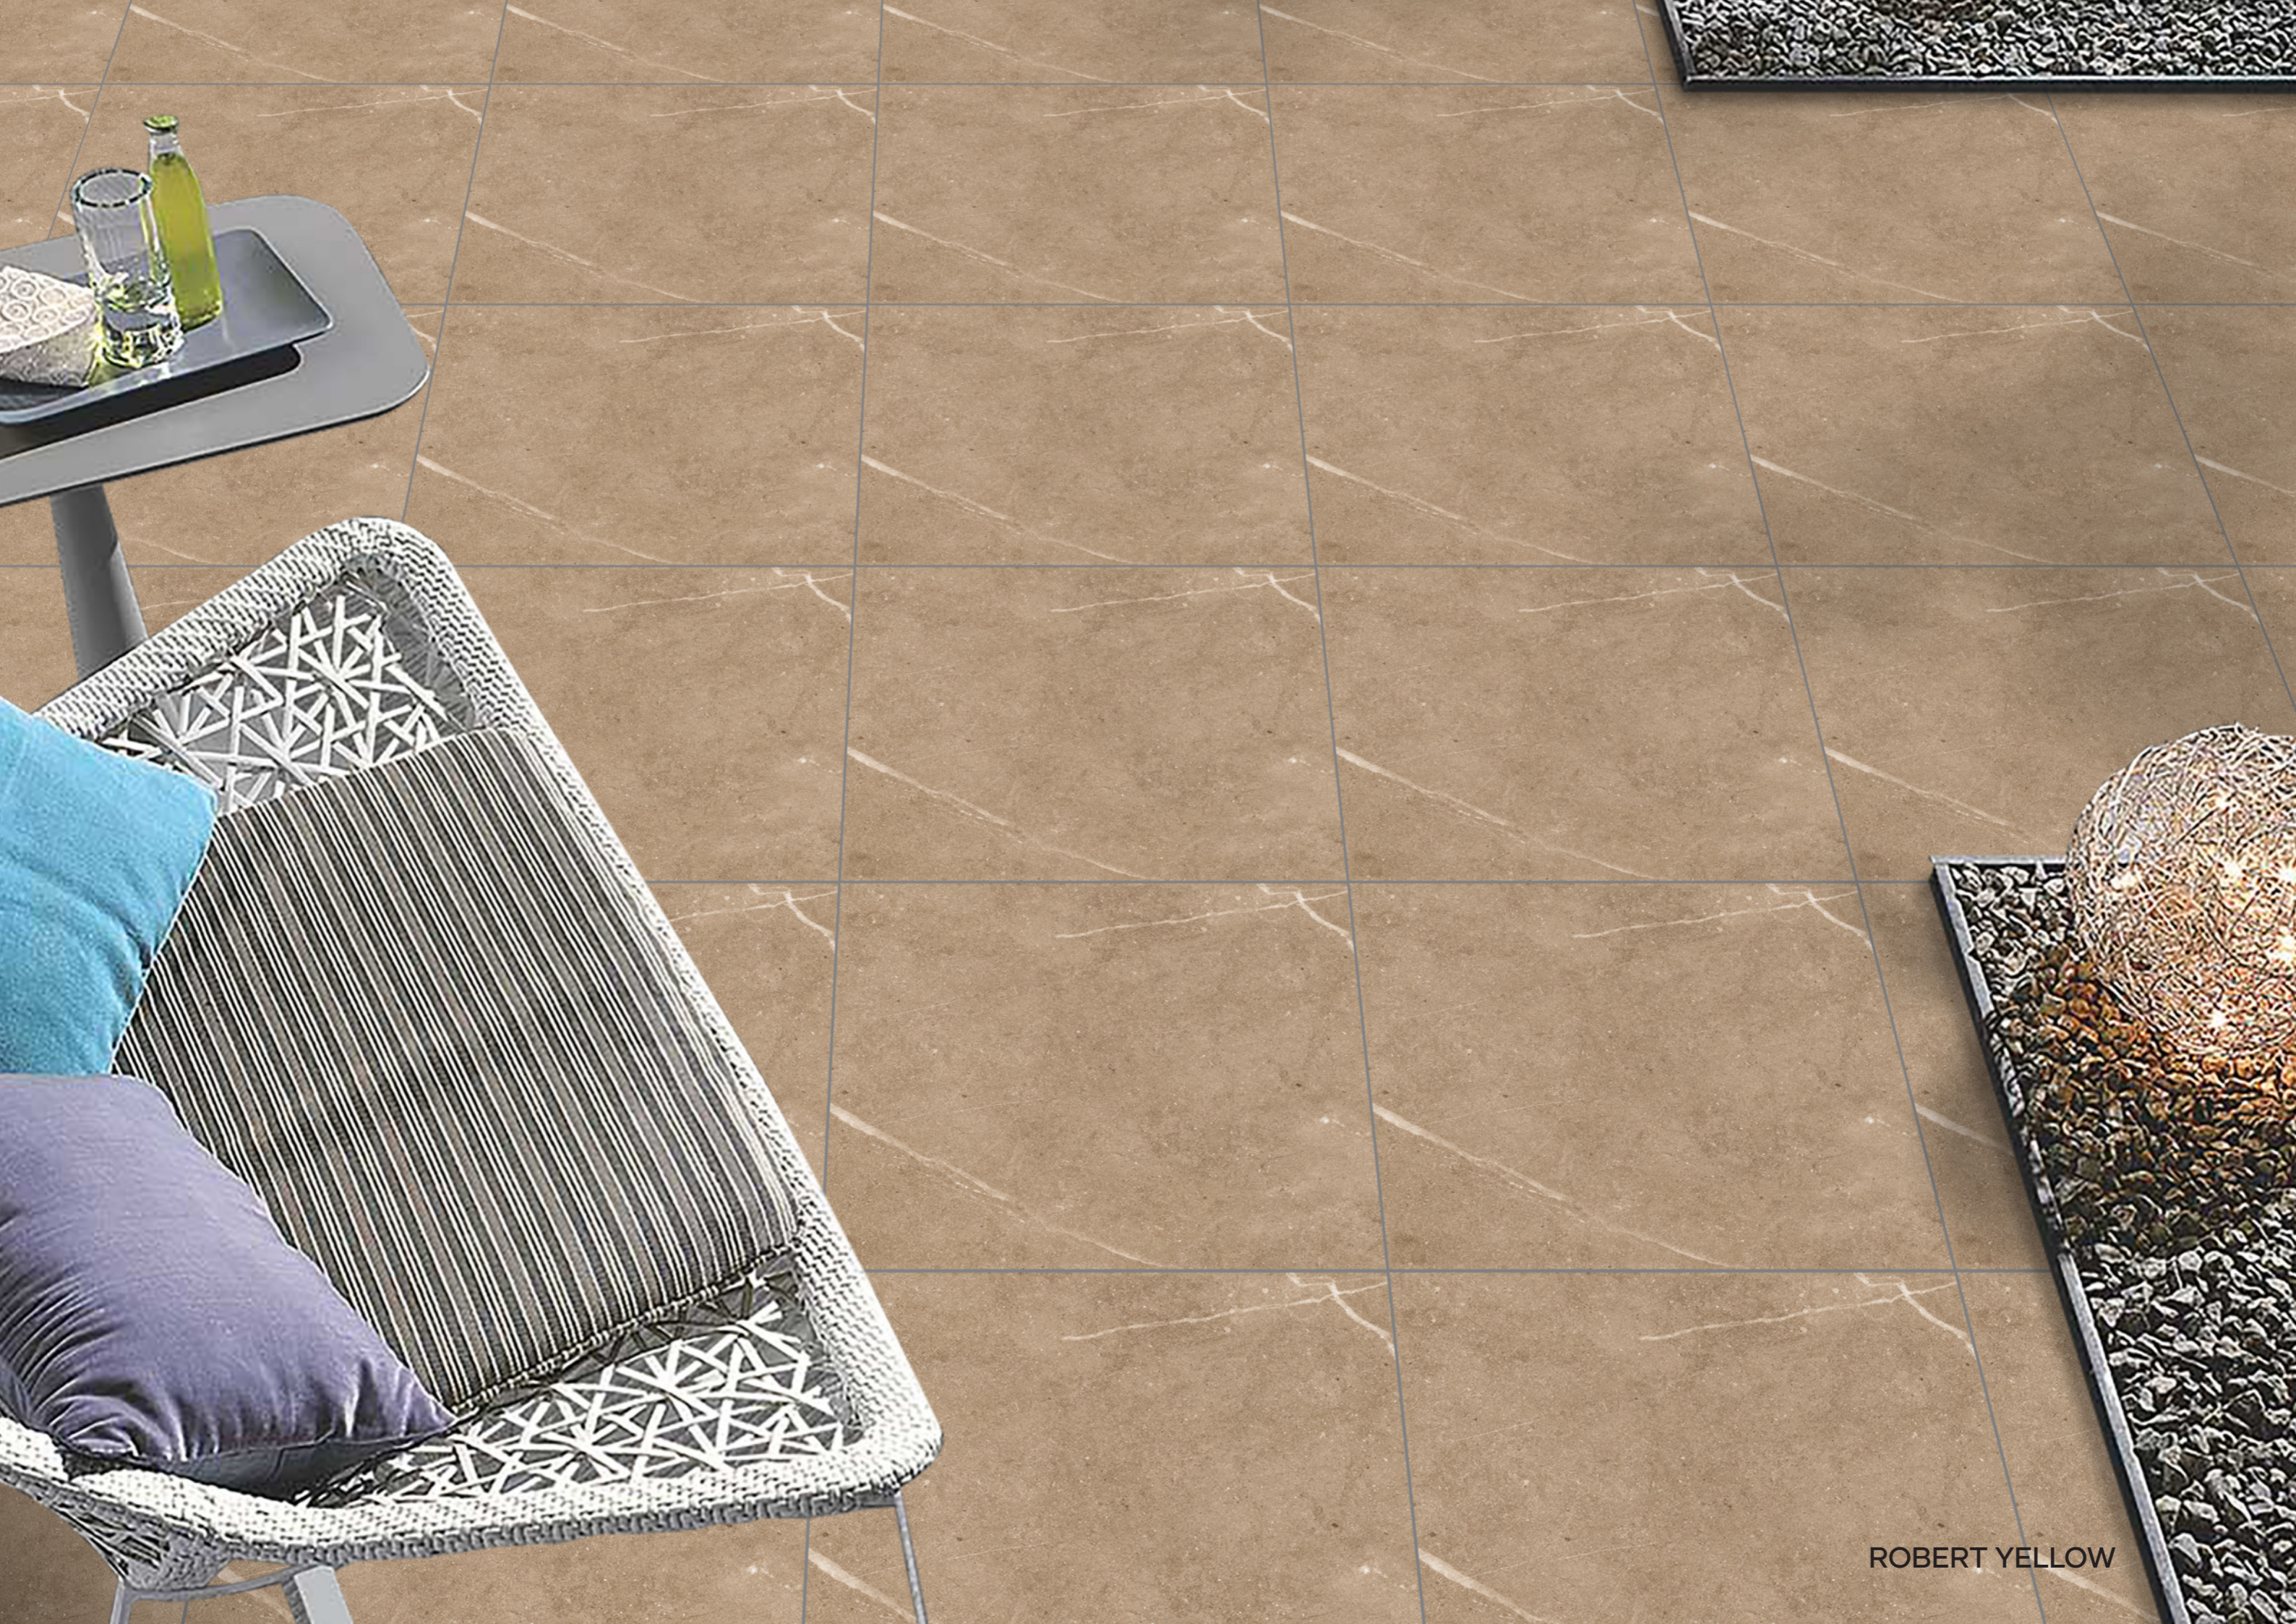

ROBERT YELLOW