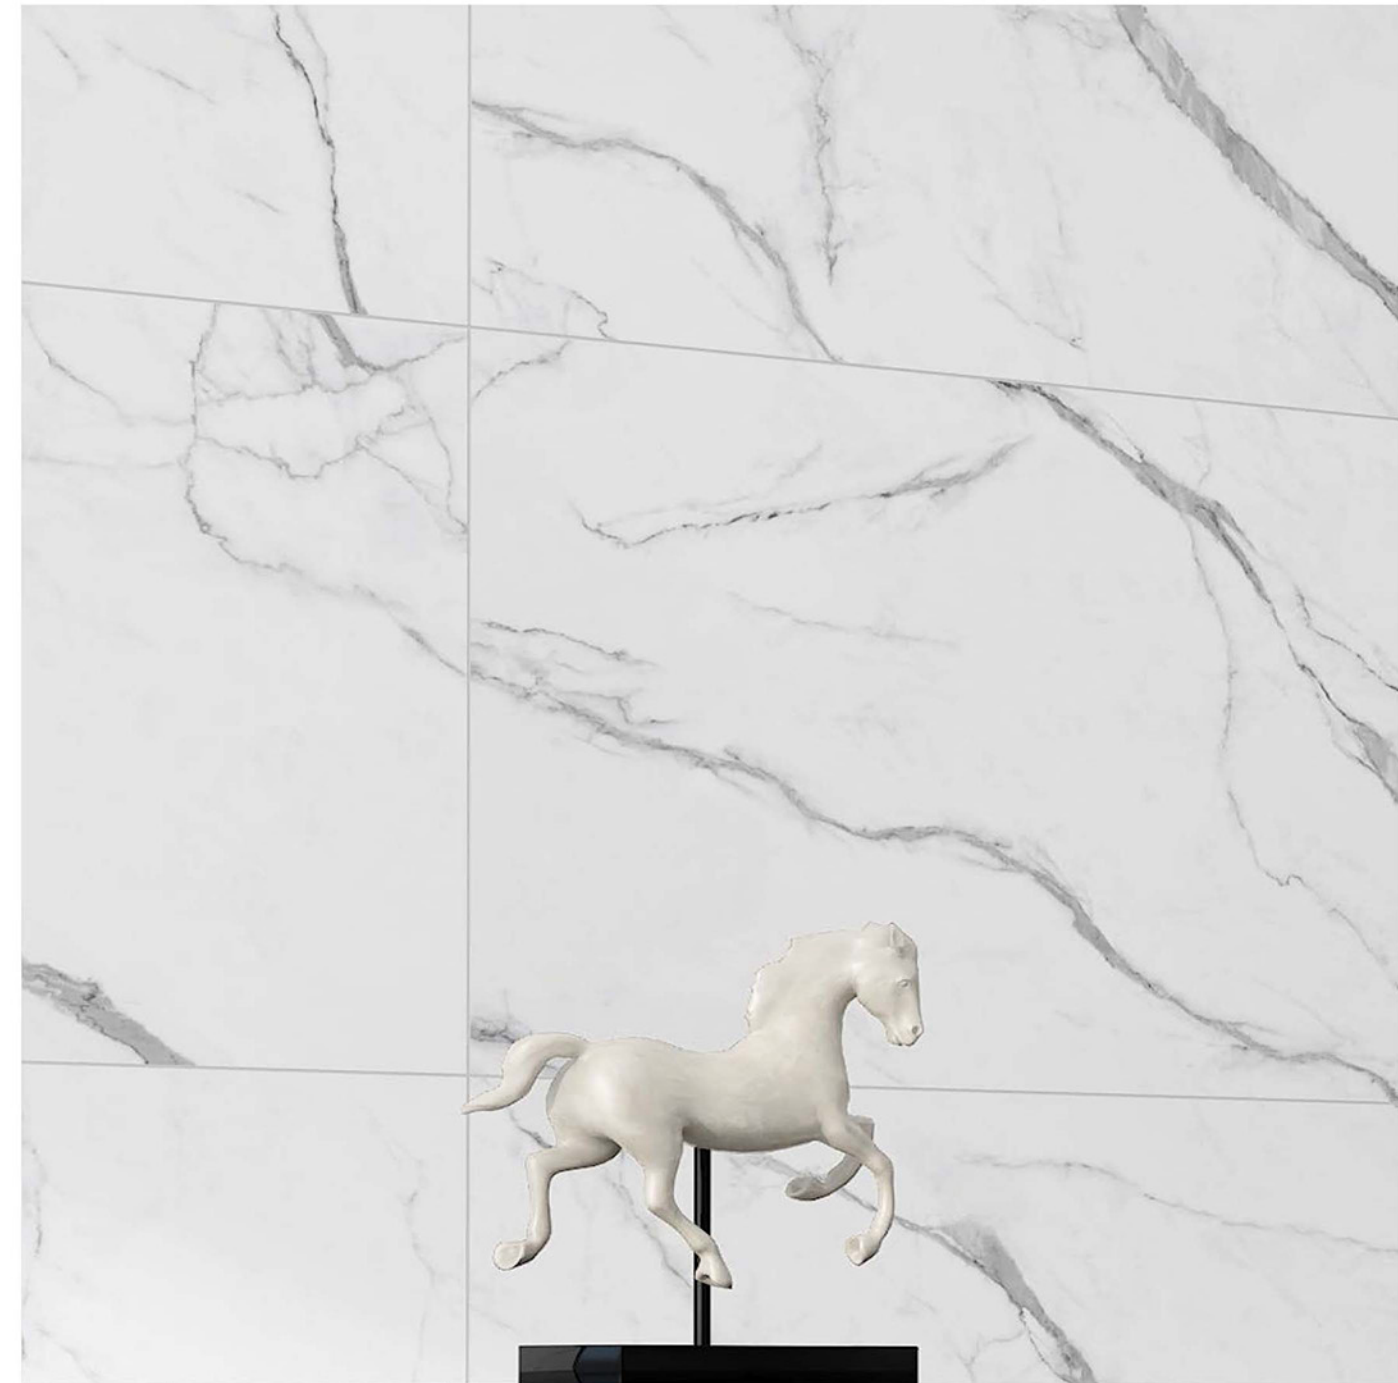

# CALACATTA ORO

DG MATT SURFACE  
GLAZED VITRIFIED BODY

SIZE :  
800X1600MM

RANDOM :  
05

● **TIMELESS ELEGANCE**

ELITE