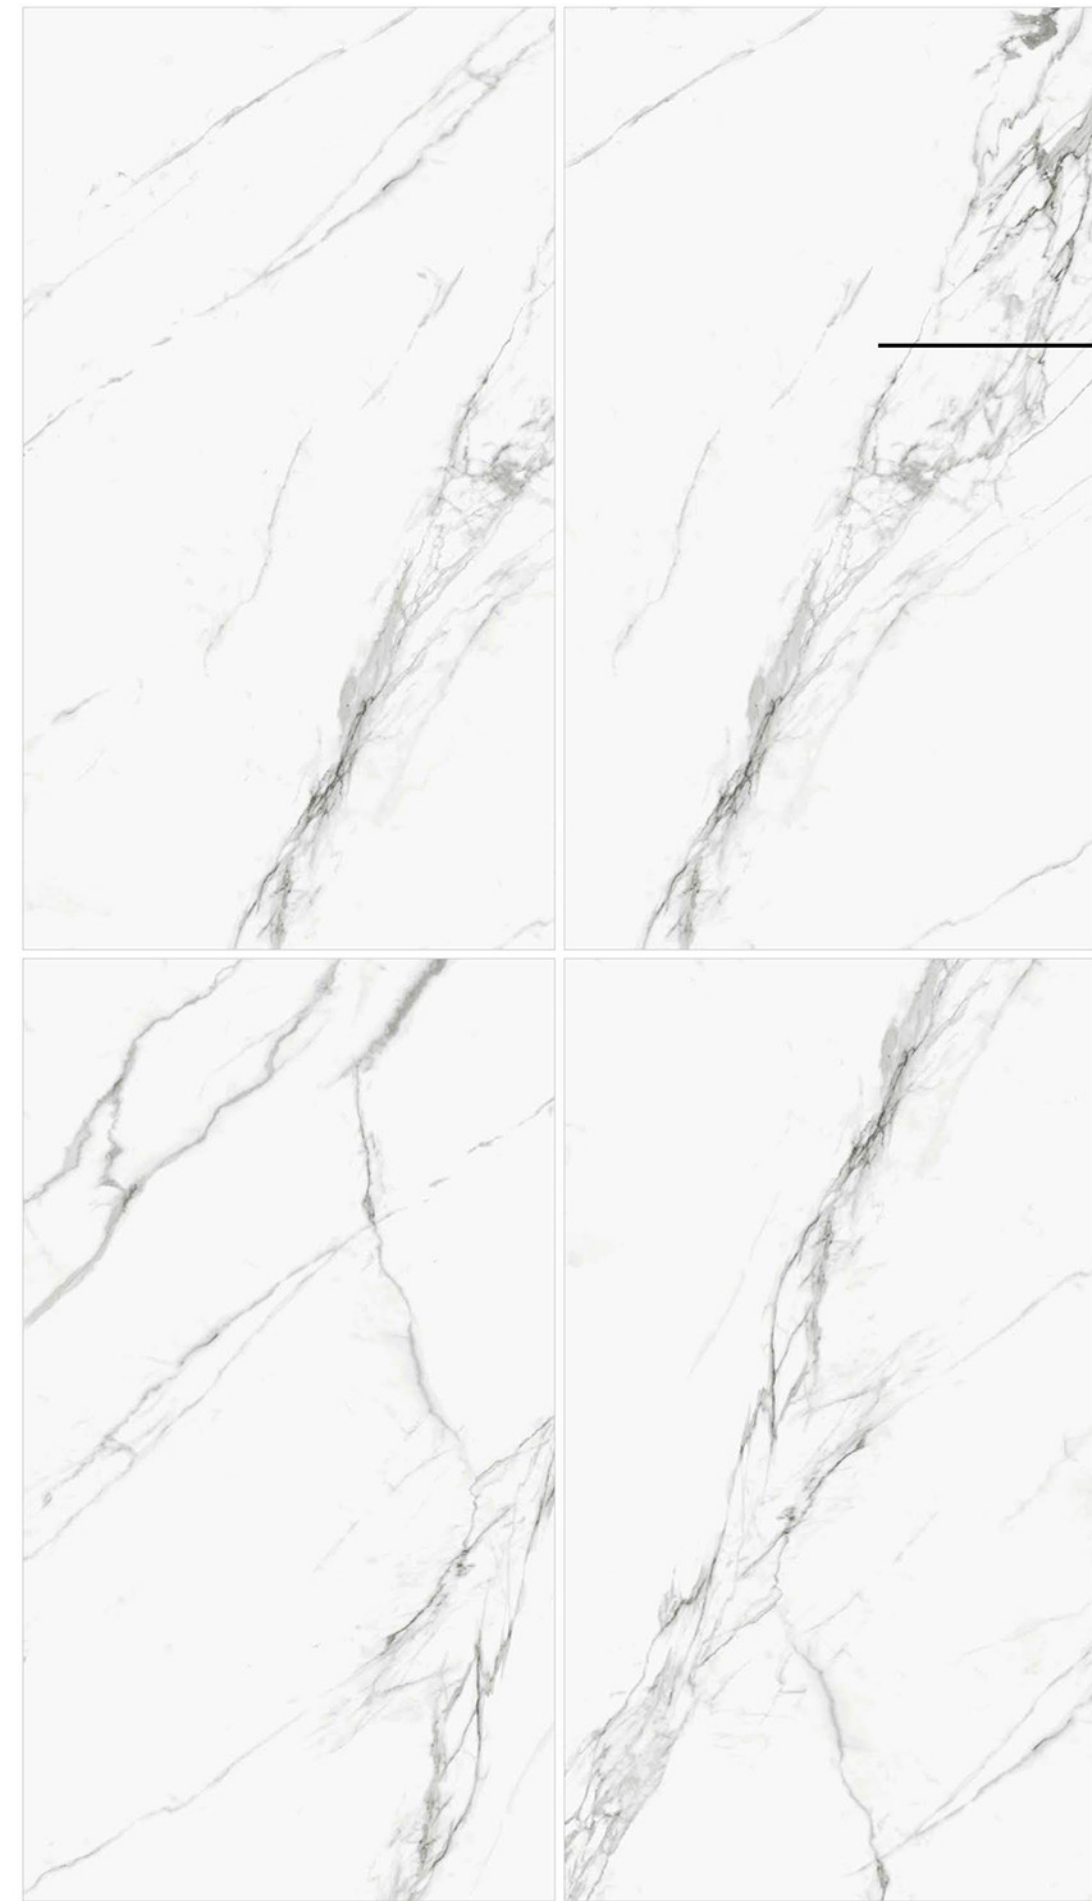

STATUARIO NARROW

DG MATT SURFACE
GLAZED VITRIFIED BODY

SIZE :
800X1600MM

RANDOM :
04

● STANDARDS OF BEAUTY