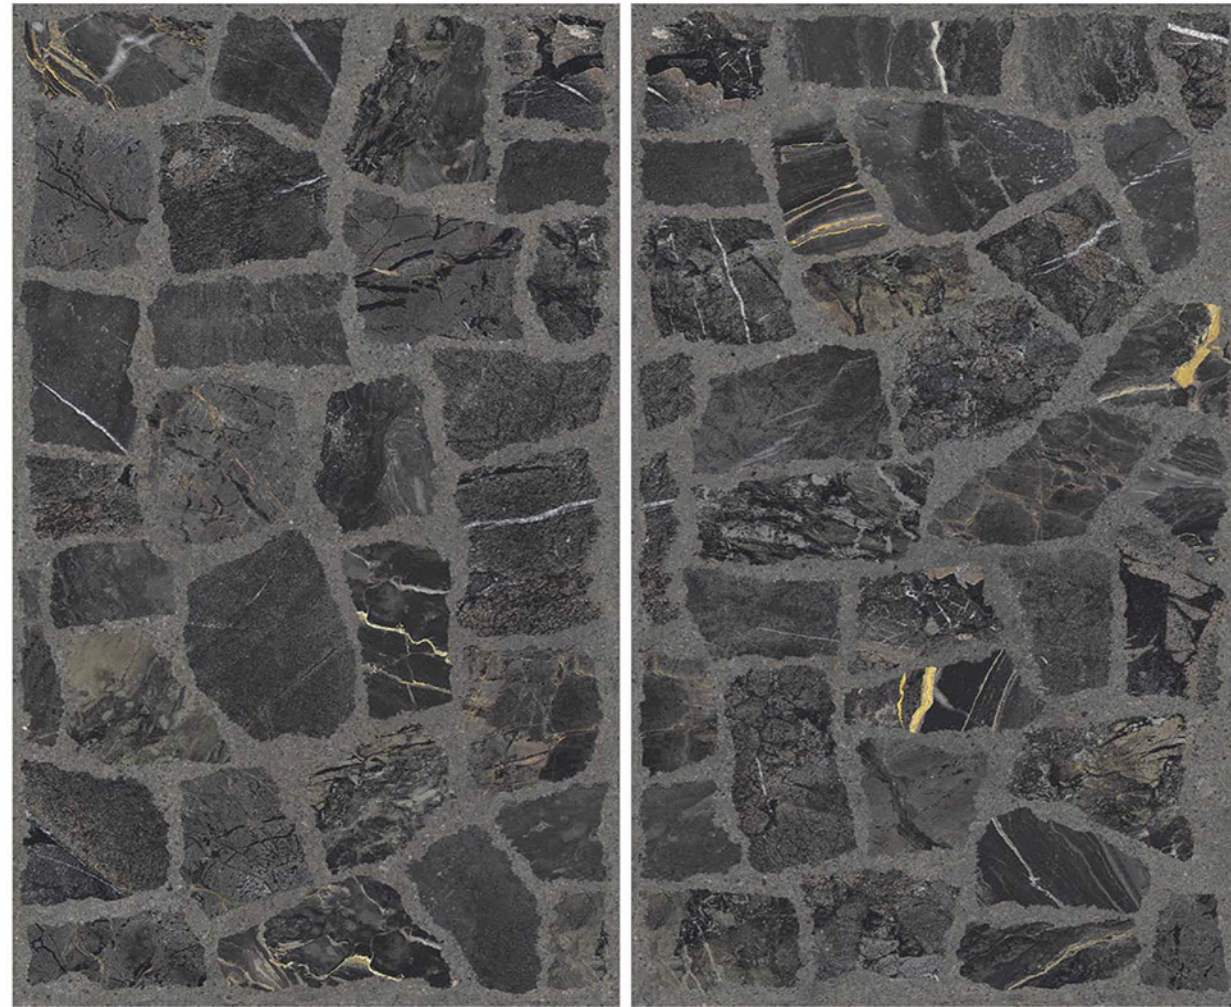

MAMMOTH CHIPS GREY

DG MATT SURFACE
GLAZED VITRIFIED BODY

SIZE :
800X1600MM

RANDOM :
04

● **BRINGS A DIFFERENCE**