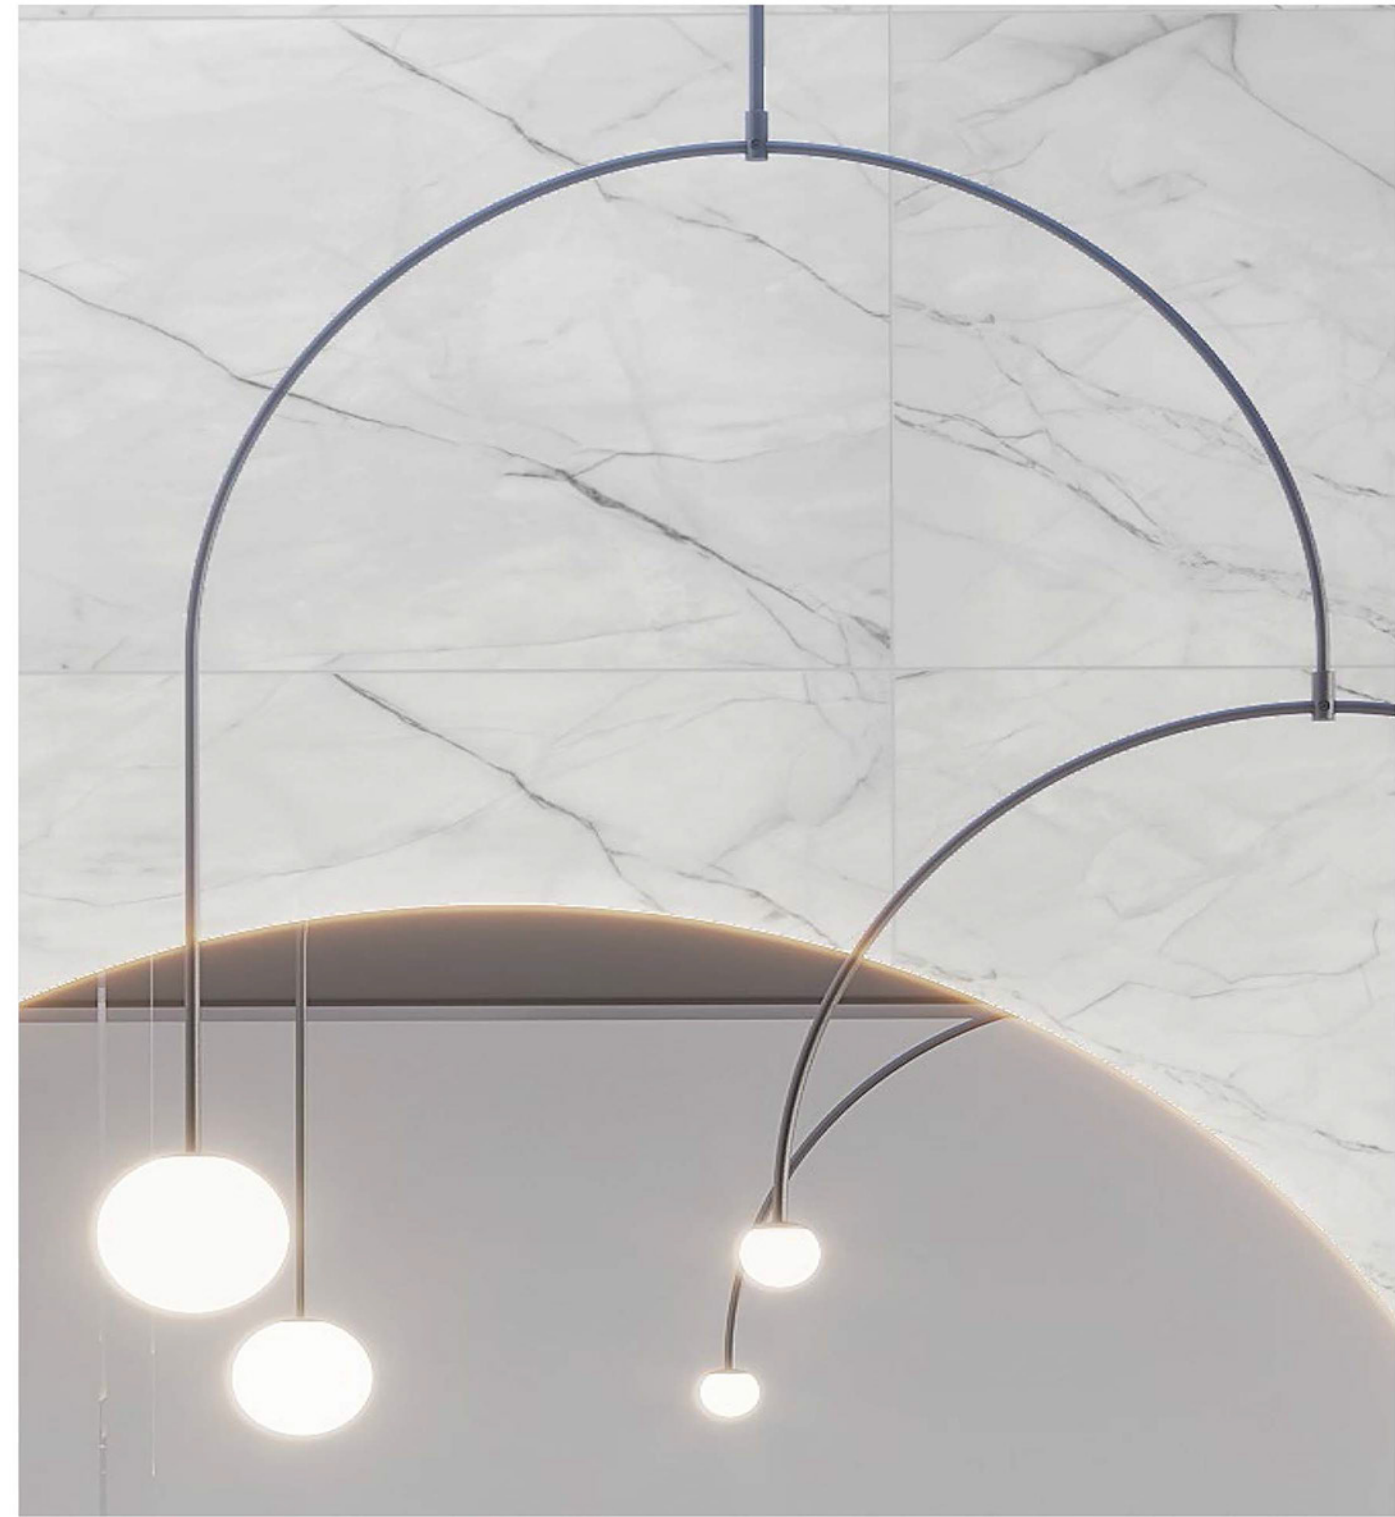

VENICE GREY

DG MATT SURFACE
GLAZED VITRIFIED BODY

SIZE :
800X1600MM

RANDOM :
04

● **AN IDEAL CHOICE**