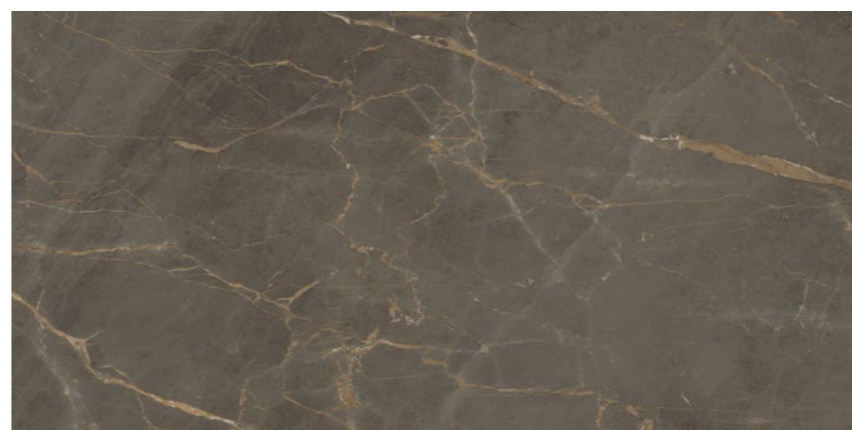

Touch for Virtual

ROCKER
COLLECTION

ROCK ELECTRA

**800x1600 mm
Carving**

04 - Random

Touch for Virtual

ROCKER
COLLECTION

ROCK ELECTRA BROWN